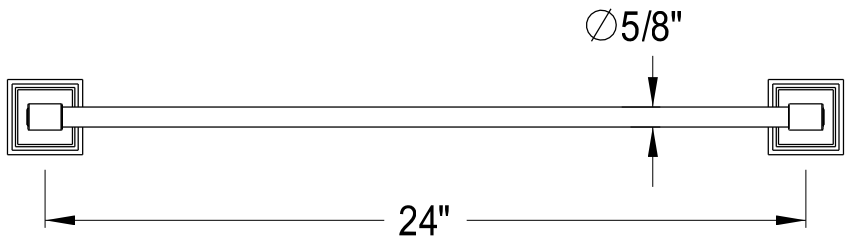

FSK4641DL

Twin Handles 4" Centerset Lavatory Faucet With 5pcs Bathroom Hardware Combo

24" Towel Bar

18" Towel Bar

Robe Hook

Towel Ring

Toilet Paper Holder