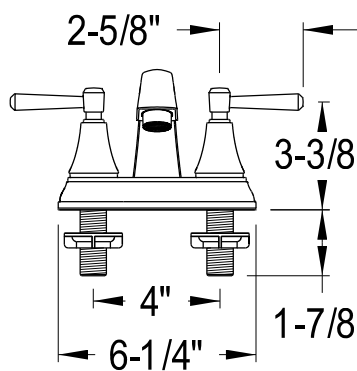

FSK4641DL

Twin Handles 4" Centerset Lavatory Faucet With 5pcs Bathroom Hardware Combo

24" Towel Bar

18" Towel Bar

Robe Hook

Towel Ring

Toilet Paper Holder