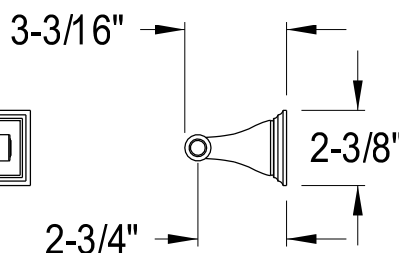

FSK4641DL

Twin Handles 4" Centerset Lavatory Faucet With 5pcs Bathroom Hardware Combo

24" Towel Bar

18" Towel Bar

Robe Hook

Towel Ring

Toilet Paper Holder