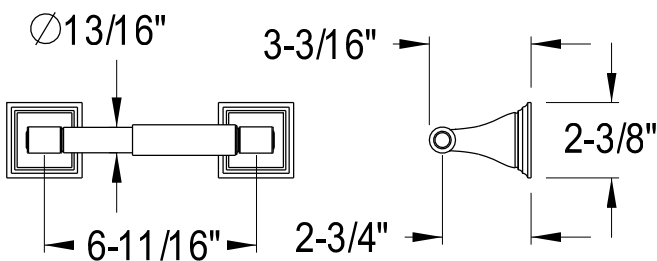

FSK4641DL

Twin Handles 4" Centerset Lavatory Faucet With 5pcs Bathroom Hardware Combo

24" Towel Bar

18" Towel Bar

Robe Hook

Towel Ring

Toilet Paper Holder