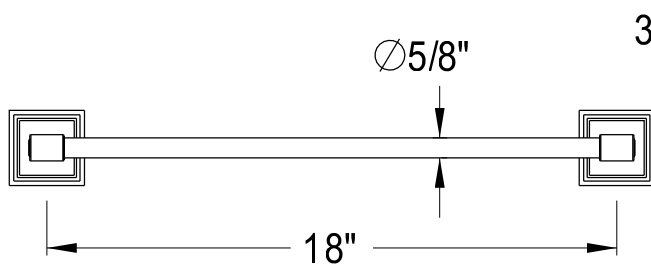

FSK4641DL

Twin Handles 4" Centerset Lavatory Faucet With 5pcs Bathroom Hardware Combo

24" Towel Bar

18" Towel Bar

Robe Hook

Towel Ring

Toilet Paper Holder