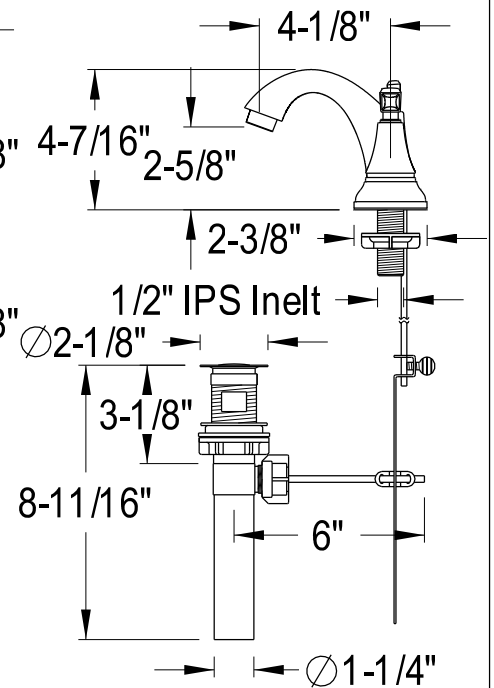

FSK4641DL

Twin Handles 4" Centerset Lavatory Faucet With 5pcs Bathroom Hardware Combo

24" Towel Bar

18" Towel Bar

Robe Hook

Towel Ring

Toilet Paper Holder