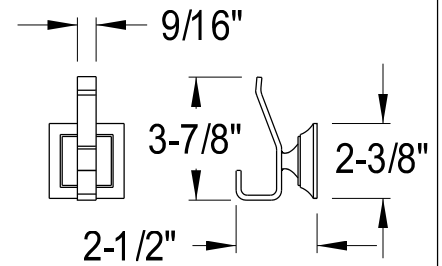

FSK4641DL

Twin Handles 4" Centerset Lavatory Faucet With 5pcs Bathroom Hardware Combo

24" Towel Bar

18" Towel Bar

Robe Hook

Towel Ring

Toilet Paper Holder