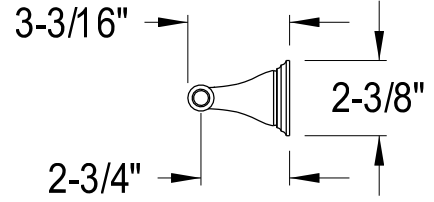

FSK4641DL

Twin Handles 4" Centerset Lavatory Faucet With 5pcs Bathroom Hardware Combo

24" Towel Bar

18" Towel Bar

Robe Hook

Towel Ring

Toilet Paper Holder