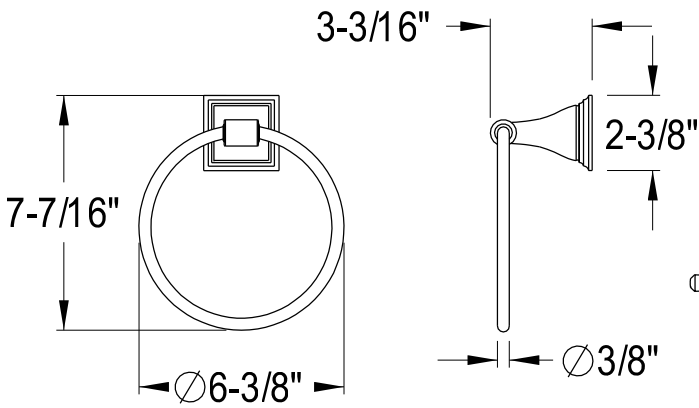

FSK4641DL

Twin Handles 4" Centerset Lavatory Faucet With 5pcs Bathroom Hardware Combo

24" Towel Bar

18" Towel Bar

Robe Hook

Towel Ring

Toilet Paper Holder