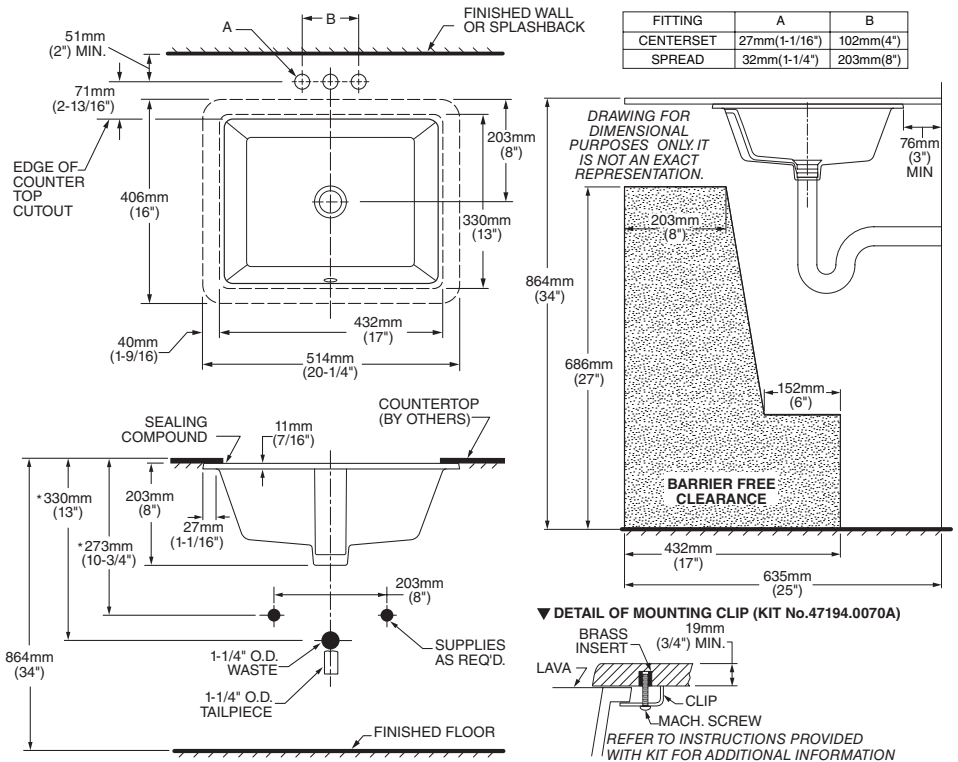

Nominal Dimensions:

20-1/4" x 16"
 (514 x 406 mm)

Bowl Size:

17" (432 mm) wide
 13" (330 mm) front to back
 6" (152 mm) deep

Compliance Certifications - Meets or Exceeds the Following Specifications:

- ASME A112.19.2/CSA B45.1

To Be Specified:

- Color: White Linen
- Faucet**:
- Faucet Finish:
- Supplies:
- 1-1/4" Trap:

* See faucet section for additional models available

NOTES:

WE RECOMMEND USING BASIN AS A TEMPLATE TO DETERMINE PROPER CONTOUR. CUT COUNTERTOP 38MM (1-1/2") INSIDE BASIN CONTOUR. * DIMENSIONS SHOWN FOR LOCATION OF SUPPLIED AND "P" TRAP ARE SUGGESTED.

▼ UNDERCOUNTER MOUNTING KIT SUPPLIED WITH SINK. FITTINGS NOT INCLUDED WITH FIXTURE AND MUST BE ORDERED SEPARATELY. SEALING COMPOUND SUPPLIED BY OTHERS.

IMPORTANT: Dimensions of fixtures are nominal and may vary within the range of tolerances established by ANSI Standard A112.19.2. These measurements are subject to change or cancellation. No responsibility is assumed for use of superseded or voided pages.

MEETS THE AMERICANS WITH DISABILITIES ACT GUIDELINES AND ICC ANSI A117.1 ACCESSIBLE AND USABLE BUILDINGS AND FACILITIES - CHECK LOCAL CODES.
 Install lavatory 864mm (34") from finished floor.
 Lavatory installed 51mm (2") minimum from front edge of countertop provides 686mm (27") knee clearance area.