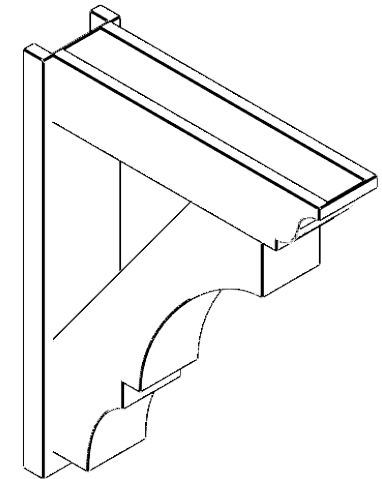

ITEM NUMBER: OUTUROC060X080X30000X38000X060X020X060BOA04RCPR

6"W TOP X 8"W BACK X 30"D X 38"H X 6"T TOP X 2"T BACK TIMBERTHANE ROUGH CEDAR BALBOA FAUX WOOD OPEN OUTLOOKER, TRADITIONAL TOP AND BLOCK BACK, 6"W CLOSED BRACE, PRIMED TAN

SIDE PROFILE

FRONT PROFILE

ISOMETRIC

GENERATED DATE : 07/05/2023

EKENA MILLWORK
2300 WEST MAIN ST.
CLARKSVILLE, TX 75426
TOLL FREE: 866-607-0453
WWW.EKENAMILLWORK.COM

NOTES

1. INSTALLATION TO BE COMPLETED IN ACCORDANCE WITH MANUFACTURER'S SPECIFICATIONS.
2. DRAWING MAY NOT BE TO SCALE
3. THIS DRAWING IS INTENDED FOR DESIGN AND PLANNING PURPOSES ONLY.
4. ALL INFORMATION CONTAINED HEREIN WAS CURRENT AT THE TIME OF DEVELOPMENT BUT MUST BE REVIEWED AND APPROVED BY THE PRODUCT MANUFACTURER TO BE CONSIDERED ACCURATE.
5. TIMBERTHANE ARCHITECTURAL PRODUCTS ARE MADE FROM HIGH DENSITY URETHANE AND COME FACTORY PRIMED