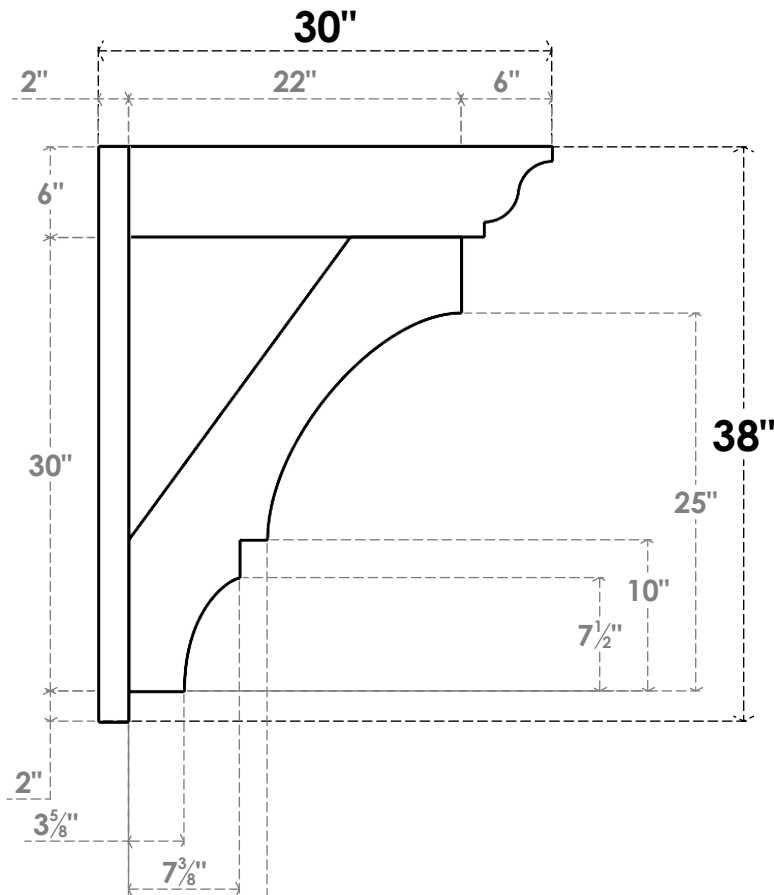

ITEM NUMBER: OUTUROC060X080X30000X38000X060X020X060BOA04RCPR

6"W TOP X 8"W BACK X 30"D X 38"H X 6"T TOP X 2"T BACK TIMBERTHANE ROUGH CEDAR BALBOA FAUX WOOD OPEN OUTLOOKER, TRADITIONAL TOP AND BLOCK BACK, 6"W CLOSED BRACE, PRIMED TAN

SIDE PROFILE

FRONT PROFILE

ISOMETRIC

GENERATED DATE : 07/05/2023

EKENA MILLWORK
2300 WEST MAIN ST.
CLARKSVILLE, TX 75426
TOLL FREE: 866-607-0453
WWW.EKENAMILLWORK.COM

NOTES

1. INSTALLATION TO BE COMPLETED IN ACCORDANCE WITH MANUFACTURER'S SPECIFICATIONS.
2. DRAWING MAY NOT BE TO SCALE
3. THIS DRAWING IS INTENDED FOR DESIGN AND PLANNING PURPOSES ONLY.
4. ALL INFORMATION CONTAINED HEREIN WAS CURRENT AT THE TIME OF DEVELOPMENT BUT MUST BE REVIEWED AND APPROVED BY THE PRODUCT MANUFACTURER TO BE CONSIDERED ACCURATE.
5. TIMBERTHANE ARCHITECTURAL PRODUCTS ARE MADE FROM HIGH DENSITY URETHANE AND COME FACTORY PRIMED