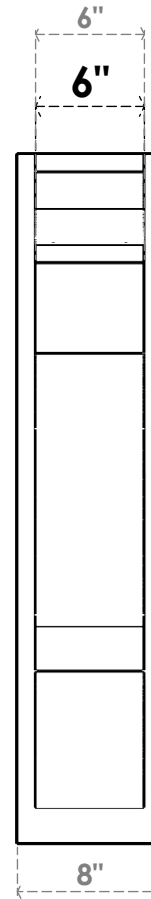

ITEM NUMBER: OUTUROC060X080X30000X38000X060X020X060BOA04RCPR

6"W TOP X 8"W BACK X 30"D X 38"H X 6"T TOP X 2"T BACK TIMBERTHANE ROUGH CEDAR BALBOA FAUX WOOD OPEN OUTLOOKER, TRADITIONAL TOP AND BLOCK BACK, 6"W CLOSED BRACE, PRIMED TAN

SIDE PROFILE

FRONT PROFILE

ISOMETRIC

GENERATED DATE : 07/05/2023

EKENA MILLWORK
2300 WEST MAIN ST.
CLARKSVILLE, TX 75426
TOLL FREE: 866-607-0453
WWW.EKENAMILLWORK.COM

NOTES

1. INSTALLATION TO BE COMPLETED IN ACCORDANCE WITH MANUFACTURER'S SPECIFICATIONS.
2. DRAWING MAY NOT BE TO SCALE
3. THIS DRAWING IS INTENDED FOR DESIGN AND PLANNING PURPOSES ONLY.
4. ALL INFORMATION CONTAINED HEREIN WAS CURRENT AT THE TIME OF DEVELOPMENT BUT MUST BE REVIEWED AND APPROVED BY THE PRODUCT MANUFACTURER TO BE CONSIDERED ACCURATE.
5. TIMBERTHANE ARCHITECTURAL PRODUCTS ARE MADE FROM HIGH DENSITY URETHANE AND COME FACTORY PRIMED