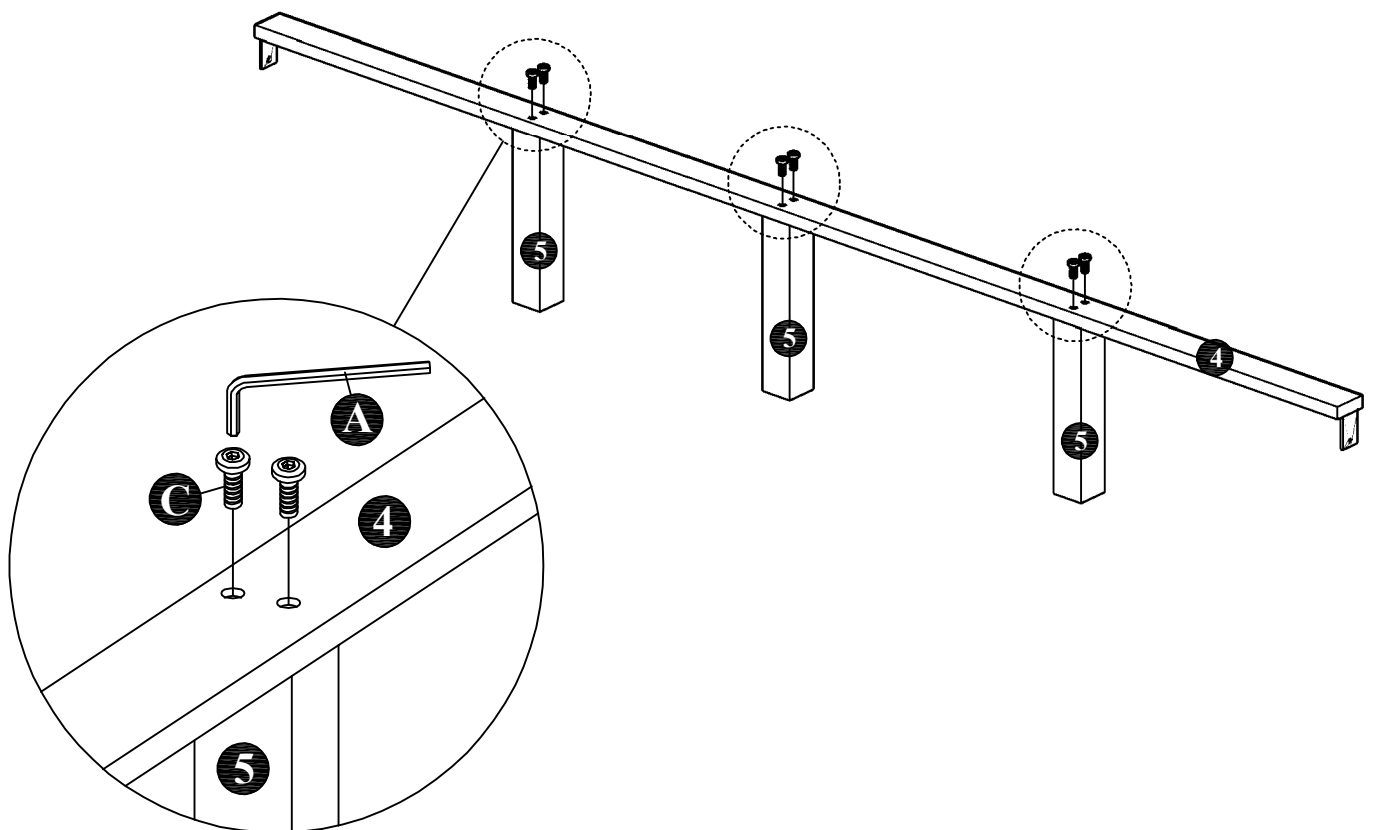

ASSEMBLY INSTRUCTIONS

STEP 1 :

STEP 2 :