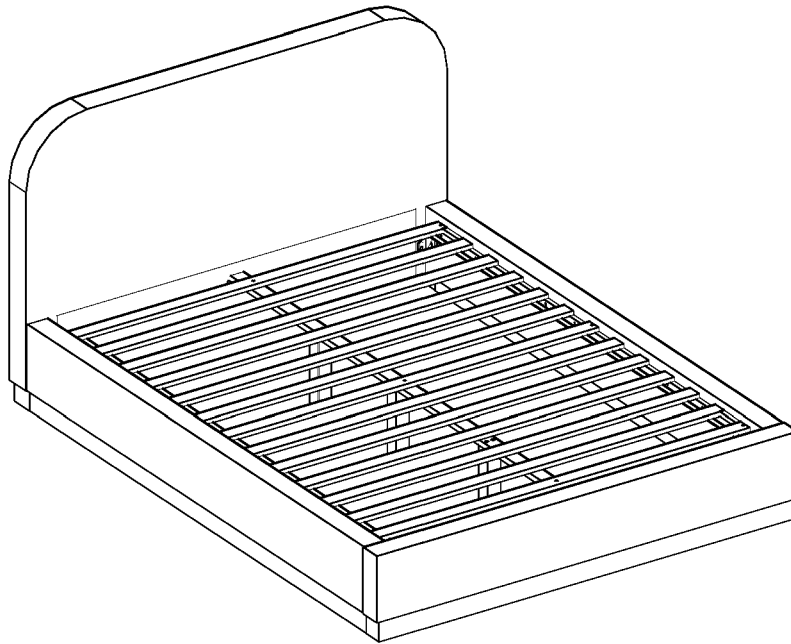

# ASSEMBLY INSTRUCTIONS

MODEL : BD814-FS

## COMPONENT

Headboard - 1 pc.  ①	Footboard - 1 pc.  ②	Side Rail - 2 pcs.  ③	Center Rail - 1 pc.  ④	Center Leg - 3 pcs.  ⑤	Slats - 13 pcs.(1set)  ⑥
---	--	---	--	--	---