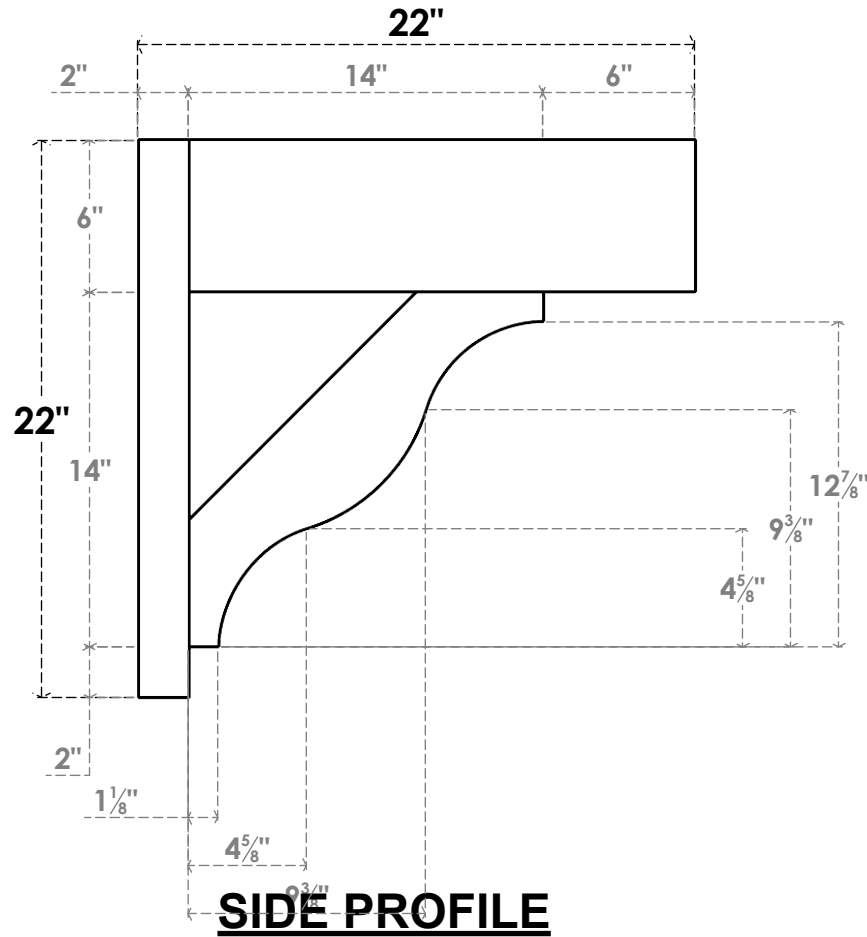

ITEM NUMBER: OUTUROC060X080X22000X22000X060X020X060FST44RCPR

6"W TOP X 8"W BACK X 22"D X 22"H X 6"T TOP X 2"T BACK TIMBERTHANE ROUGH CEDAR FUNSTON FAUX WOOD OPEN OUTLOOKER, BLOCK TOP AND BACK, 6"W CLOSED BRACE, PRIMED TAN

EKENA MILLWORK
2300 WEST MAIN ST.
CLARKSVILLE, TX 75426
TOLL FREE: 866-607-0453
WWW.EKENAMILLWORK.COM

NOTES

1. INSTALLATION TO BE COMPLETED IN ACCORDANCE WITH MANUFACTURER'S SPECIFICATIONS.
2. DRAWING MAY NOT BE TO SCALE
3. THIS DRAWING IS INTENDED FOR DESIGN AND PLANNING PURPOSES ONLY.
4. ALL INFORMATION CONTAINED HEREIN WAS CURRENT AT THE TIME OF DEVELOPMENT BUT MUST BE REVIEWED AND APPROVED BY THE PRODUCT MANUFACTURER TO BE CONSIDERED ACCURATE.
5. TIMBERTHANE ARCHITECTURAL PRODUCTS ARE MADE FROM HIGH DENSITY URETHANE AND COME FACTORY PRIMED