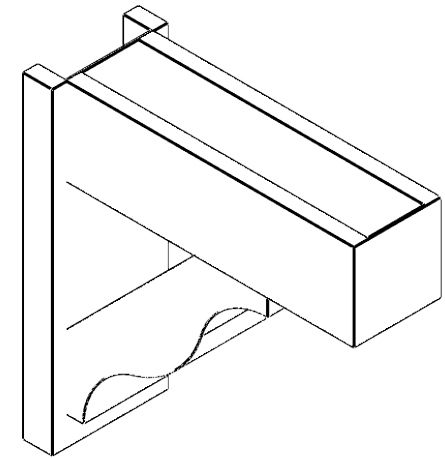

ITEM NUMBER: OUTUROC060X080X22000X22000X060X020X060FST44RCPR

6"W TOP X 8"W BACK X 22"D X 22"H X 6"T TOP X 2"T BACK TIMBERTHANE ROUGH CEDAR FUNSTON FAUX WOOD OPEN OUTLOOKER, BLOCK TOP AND BACK, 6"W CLOSED BRACE, PRIMED TAN

EKENA MILLWORK
2300 WEST MAIN ST.
CLARKSVILLE, TX 75426
TOLL FREE: 866-607-0453
WWW.EKENAMILLWORK.COM

NOTES

1. INSTALLATION TO BE COMPLETED IN ACCORDANCE WITH MANUFACTURER'S SPECIFICATIONS.
2. DRAWING MAY NOT BE TO SCALE
3. THIS DRAWING IS INTENDED FOR DESIGN AND PLANNING PURPOSES ONLY.
4. ALL INFORMATION CONTAINED HEREIN WAS CURRENT AT THE TIME OF DEVELOPMENT BUT MUST BE REVIEWED AND APPROVED BY THE PRODUCT MANUFACTURER TO BE CONSIDERED ACCURATE.
5. TIMBERTHANE ARCHITECTURAL PRODUCTS ARE MADE FROM HIGH DENSITY URETHANE AND COME FACTORY PRIMED