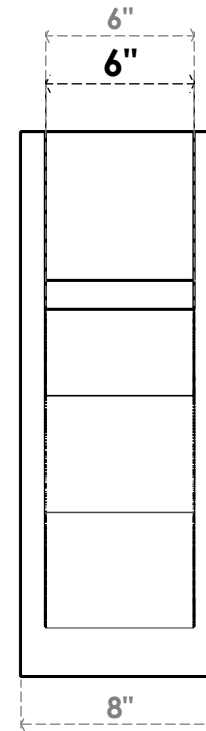

ITEM NUMBER: OUTUROC060X080X22000X22000X060X020X060FST44RCPR

6"W TOP X 8"W BACK X 22"D X 22"H X 6"T TOP X 2"T BACK TIMBERTHANE ROUGH CEDAR FUNSTON FAUX WOOD OPEN OUTLOOKER, BLOCK TOP AND BACK, 6"W CLOSED BRACE, PRIMED TAN

EKENA MILLWORK
2300 WEST MAIN ST.
CLARKSVILLE, TX 75426
TOLL FREE: 866-607-0453
WWW.EKENAMILLWORK.COM

NOTES

1. INSTALLATION TO BE COMPLETED IN ACCORDANCE WITH MANUFACTURER'S SPECIFICATIONS.
2. DRAWING MAY NOT BE TO SCALE
3. THIS DRAWING IS INTENDED FOR DESIGN AND PLANNING PURPOSES ONLY.
4. ALL INFORMATION CONTAINED HEREIN WAS CURRENT AT THE TIME OF DEVELOPMENT BUT MUST BE REVIEWED AND APPROVED BY THE PRODUCT MANUFACTURER TO BE CONSIDERED ACCURATE.
5. TIMBERTHANE ARCHITECTURAL PRODUCTS ARE MADE FROM HIGH DENSITY URETHANE AND COME FACTORY PRIMED