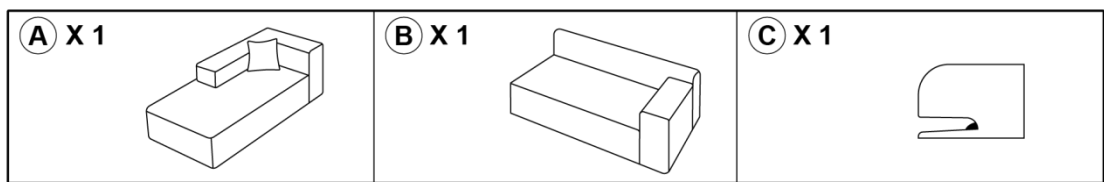

SOFA

Instruction manual

① To prevent the sofa from being scratched, please use the corresponding knife to separate the plastic bag carefully.

② IT takes 24-72 hours to be fully fluffed, please leave the sofa until it is fully fluffed. Gently tapping will also speed up the fluffing process.