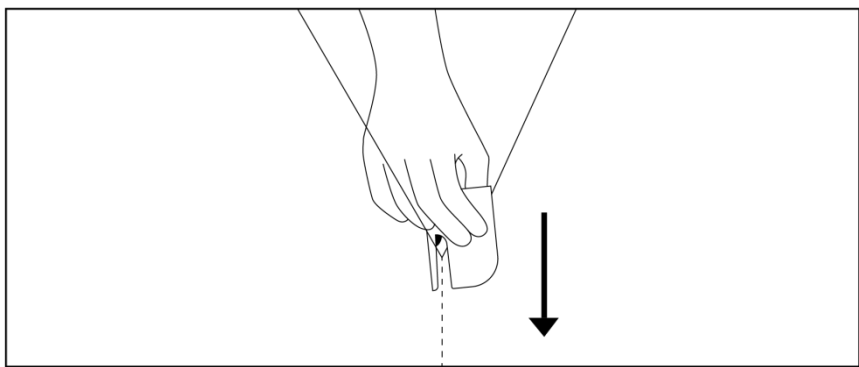

SOFA

Instruction manual

① To prevent the sofa from being scratched, please use the corresponding knife to separate the plastic bag carefully.

② IT takes 24-72 hours to be fully fluffed, please leave the sofa until it is fully fluffed. Gently tapping will also speed up the fluffing process.