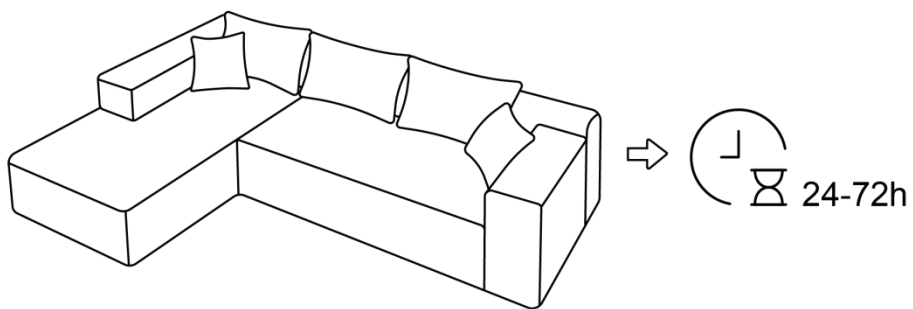

SOFA

Instruction manual

① To prevent the sofa from being scratched, please use the corresponding knife to separate the plastic bag carefully.

② IT takes 24-72 hours to be fully fluffed, please leave the sofa until it is fully fluffed. Gently tapping will also speed up the fluffing process.