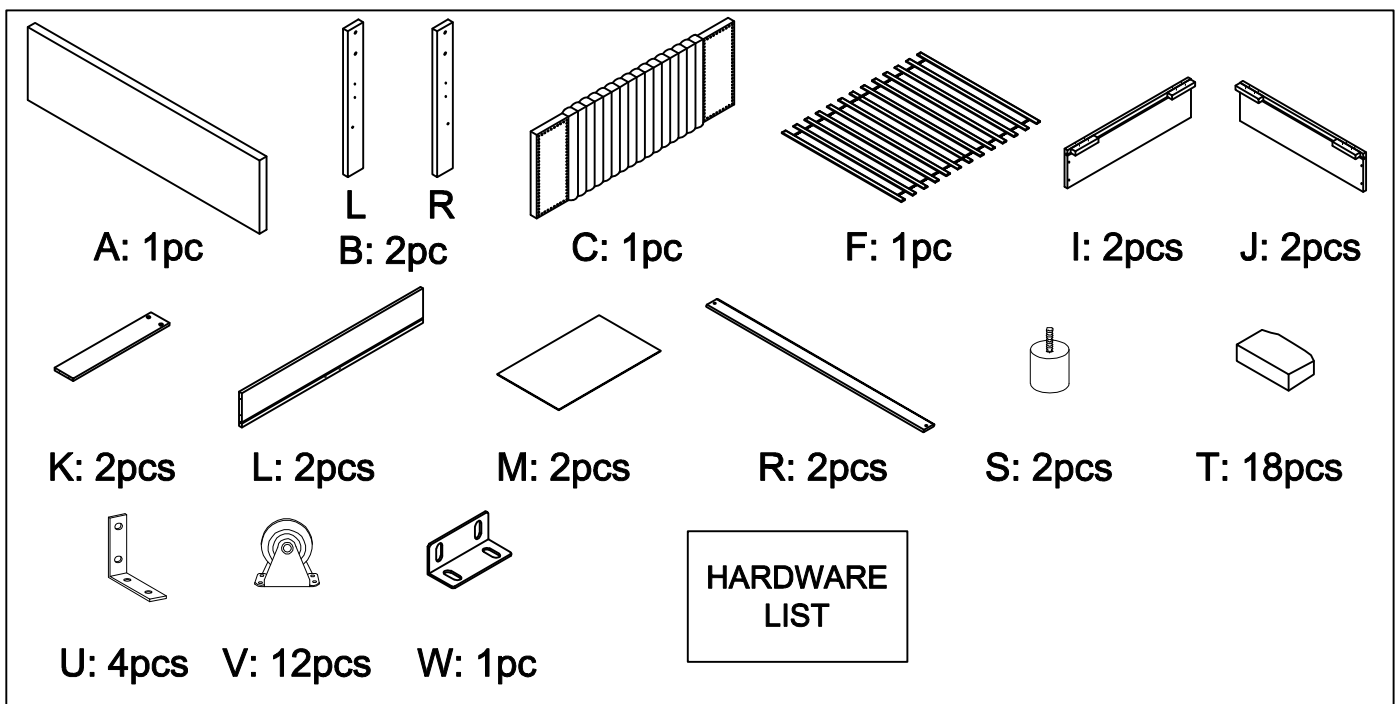

ASSEMBLY DIAGRAM

280 F

Option L

Option R

Set up the bed according to the needs of the room to choose the direction. Option L & Option R

Box 1

Box 2

Box 2

N: 1pc

O: 1pc

P: 2pcs

Q: 2pcs

Parts List

A: 1pc

L M R
B: 3pcs

C: 1pc

T: 18pcs

U: 4pcs

V: 12pcs

W: 1pc

Hardware List

 M8*50mm 1: 6pcs	 M8*30mm 2: 12pcs	 M8*20mm 3: 24pcs	 M8*19mm 4: 42pcs
 M8 5: 42pcs	 M8 6: 1pc	 8*30mm 7: 38pcs	 8: 1pc
 M8*50mm 9: 4pcs	 8*15mm 10: 48pcs	 M6*45mm 11: 4pcs	 M6 12: 6pcs
 M6 13: 4pcs	 M6 14: 1pc	 M6 15: 1pc	 16: 12pcs
 17: 12pcs	 M6*20mm 18: 2pcs		

STEP :Packing Details

Components inside

STEP 1

STEP 2

	1: 6PCS
	4: 6PCS
	5: 6PCS
	6: 1PC

STEP 3

	2: 12PCS
	4: 12PCS
	5: 12PCS
	6: 1PC

STEP 4