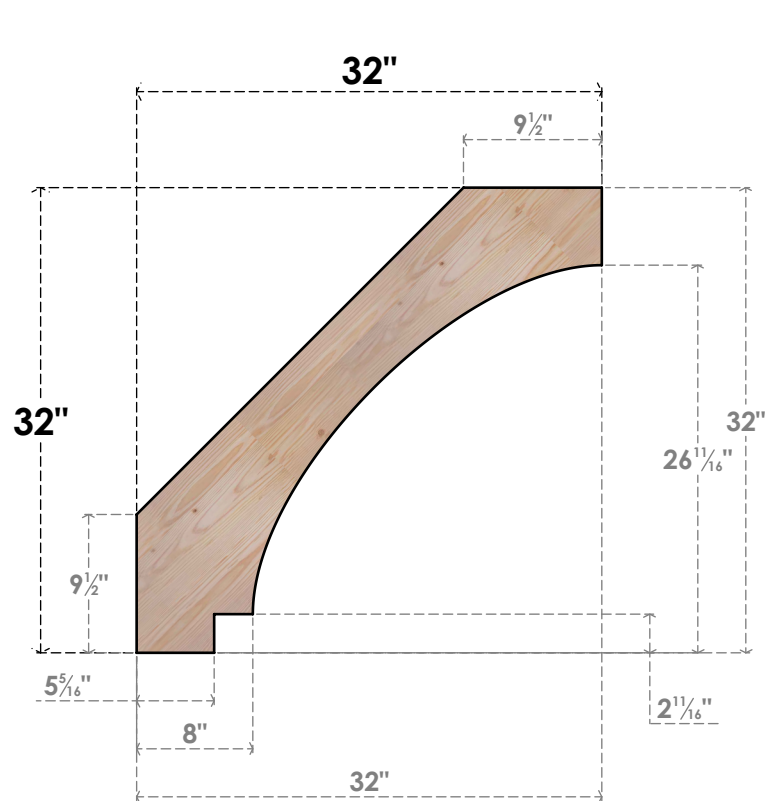

BRC06X32X32IMP00SDF

5 1/2"W X 32"D X 32"H IMPERIAL SMOOTH BRACE, DOUGLAS FIR

SIDE

FRONT

EKENA MILLWORK
 2300 WEST MAIN ST.
 CLARKSVILLE, TX 75426
 TOLL FREE: 866-607-0453
 WWW.EKENAMILLWORK.COM

NOTES

1. INSTALLATION TO BE COMPLETED IN ACCORDANCE WITH MANUFACTURER'S SPECIFICATIONS.
2. DRAWING MAY NOT BE TO SCALE
3. THIS DRAWING IS INTENDED FOR DESIGN AND PLANNING PURPOSES ONLY.
4. ALL INFORMATION CONTAINED HEREIN WAS CURRENT AT THE TIME OF DEVELOPMENT BUT MUST BE REVIEWED AND APPROVED BY THE PRODUCT MANUFACTURER TO BE CONSIDERED ACCURATE.
5. PRODUCTS ARE NOT KILN DRIED. THIS ITEM IS UNIQUE AND WILL CONTAIN THE NATURAL VARIATIONS THAT THE WOOD SPECIES OFFERS. THIS MAY RESULT IN VARIATIONS UP TO 1/4"