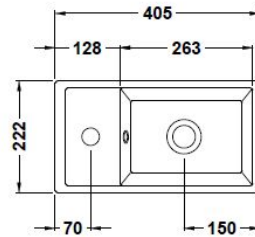

CUSTOMER DATA SHEET

DESCRIPTION: 400 Single Door Wh Unit And Basin

CUSTOMER DATA SHEET - FURNITURE

DESCRIPTION: 400 Single Door Wall Hung Unit

PRODUCT DIMENSIONS

Height (mm)	Width (mm)	Depth (mm)	Nett Wgt Kg
440	390	215	14

PACKAGING DIMENSIONS

Height (mm)	Width (mm)	Depth (mm)	Gross Wgt Kg
460	410	235	14

PACKAGING DATA

Box Colour	Brown Cardboard Box		
Box Qty	1	Label Colour	White Label
Label Size	50 x 100	Label Qty	2

OUTER BOX DIMENSIONS (If Applicable)

Height (mm)	Width (mm)	Depth (mm)	Gross Wgt Kg

PRODUCT DETAILS

Country of Origin	United Kingdom			
Fitting Instruction	No			
Constr' Method	Cam & Wood Dowel			
Cabinet Finish	MFC Textured Matt			
Cab Thickness (mm)	18			
Drawer Included	No			
No of Shelves	0			
Hinge Inc'	Yes			
Fixings Inc'	Yes			
Handle Inc'	Yes			
Handle Type	Bar			
Certification	FSC	Yes	CE	N/A
Colour	Driftwood			
Constr' Type	Rigid			
Fascia Finish	MFC Textured Matt			
Fas Thickness (mm)	18			
Drawer Type	Not Applicable			
Hinge Type	95 Degree Soft Close			
Adjustable Legs	No, Not Required			
Handle Style	Contemporary			
Waste Shroud	Not Applicable			

CUSTOMER DATA SHEET - CERAMICS

DESCRIPTION: 400 Compact Basin 400X222x80

PRODUCT DIMENSIONS			
Height (mm)	Width (mm)	Depth (mm)	Nett Wgt Kg
118	400	222	7.21

PACKAGING DIMENSIONS			
Height (mm)	Width (mm)	Depth (mm)	Gross Wgt Kg
125	240	420	7.21