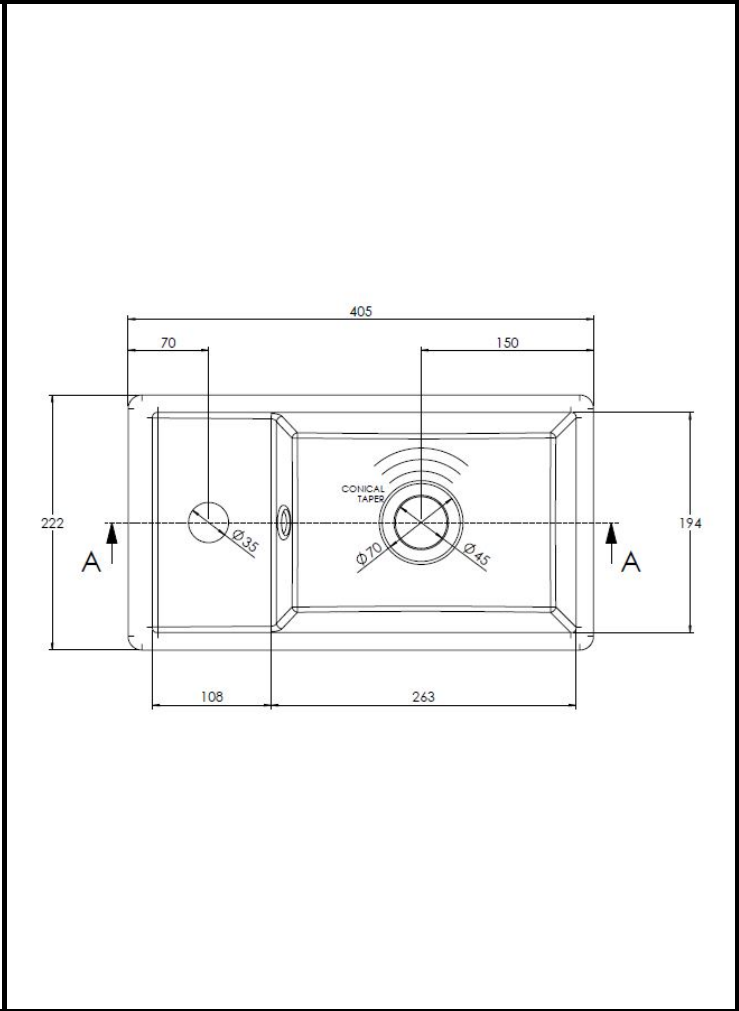

CUSTOMER DATA SHEET

DESCRIPTION: 400 Single Door Wh Unit And Basin

CUSTOMER DATA SHEET - FURNITURE

DESCRIPTION: 400 Single Door Wall Hung Unit

PRODUCT DIMENSIONS

Height (mm)	Width (mm)	Depth (mm)	Nett Wgt Kg
440	390	215	14

PACKAGING DIMENSIONS

Height (mm)	Width (mm)	Depth (mm)	Gross Wgt Kg
460	410	235	14

PACKAGING DATA

Box Colour	Brown Cardboard Box		
Box Qty	1	Label Colour	White Label
Label Size	50 x 100	Label Qty	2

OUTER BOX DIMENSIONS (If Applicable)

Height (mm)	Width (mm)	Depth (mm)	Gross Wgt Kg

PRODUCT DETAILS

Country of Origin	United Kingdom			
Fitting Instruction	No			
Constr' Method	Cam & Wood Dowel			
Cabinet Finish	MFC Textured Matt			
Cab Thickness (mm)	18			
Drawer Included	No			
No of Shelves	0			
Hinge Inc'	Yes			
Fixings Inc'	Yes			
Handle Inc'	Yes			
Handle Type	Bar			
Certification	FSC	Yes	CE	N/A
Colour	Driftwood			
Constr' Type	Rigid			
Fascia Finish	MFC Textured Matt			
Fas Thickness (mm)	18			
Drawer Type	Not Applicable			
Hinge Type	95 Degree Soft Close			
Adjustable Legs	No, Not Required			
Handle Style	Contemporary			
Waste Shroud	Not Applicable			

CUSTOMER DATA SHEET - CERAMICS

DESCRIPTION: 400 Compact Basin 400X222x80

PRODUCT DIMENSIONS			
Height (mm)	Width (mm)	Depth (mm)	Nett Wgt Kg
118	400	222	7.21

PACKAGING DIMENSIONS			
Height (mm)	Width (mm)	Depth (mm)	Gross Wgt Kg
125	240	420	7.21