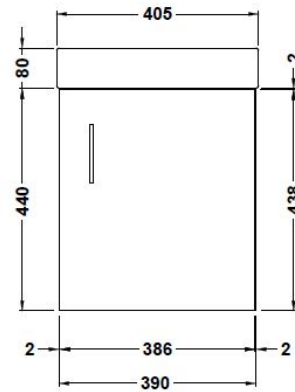

CUSTOMER DATA SHEET

DESCRIPTION: 400 Single Door Wh Unit And Basin

CUSTOMER DATA SHEET - FURNITURE

DESCRIPTION: 400 Single Door Wall Hung Unit

PRODUCT DIMENSIONS

Height (mm)	Width (mm)	Depth (mm)	Nett Wgt Kg
440	390	215	14

PACKAGING DIMENSIONS

Height (mm)	Width (mm)	Depth (mm)	Gross Wgt Kg
460	410	235	14

PACKAGING DATA

Box Colour	Brown Cardboard Box		
Box Qty	1	Label Colour	White Label
Label Size	50 x 100	Label Qty	2

OUTER BOX DIMENSIONS (If Applicable)

CUSTOMER DATA SHEET - CERAMICS

DESCRIPTION: 400 Compact Basin 400X222x80

PRODUCT DIMENSIONS			
Height (mm)	Width (mm)	Depth (mm)	Nett Wgt Kg
118	400	222	7.21

PACKAGING DIMENSIONS			
Height (mm)	Width (mm)	Depth (mm)	Gross Wgt Kg
125	240	420	7.21

PACKAGING DATA			
Box Colour	Brown Cardboard Box - Printed		
Box Qty	1	Label Colour	White Label
Label Size	100 x 50	Label Qty	2

OUTER BOX DIMENSIONS (If Applicable)			
Height (mm)	Width (mm)	Depth (mm)	Gross Wgt Kg