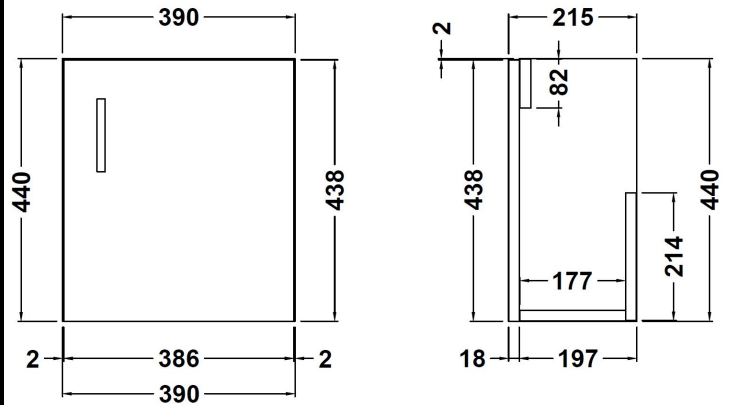

CUSTOMER DATA SHEET

DESCRIPTION: 400 Single Door Wh Unit And Basin

CUSTOMER DATA SHEET - FURNITURE

DESCRIPTION: 400 Single Door Wall Hung Unit

PRODUCT DIMENSIONS

Height (mm)	Width (mm)	Depth (mm)	Nett Wgt Kg
440	390	215	14

PACKAGING DIMENSIONS

Height (mm)	Width (mm)	Depth (mm)	Gross Wgt Kg
460	410	235	14

PACKAGING DATA

Box Colour	Brown Cardboard Box		
Box Qty	1	Label Colour	White Label
Label Size	50 x 100	Label Qty	2

OUTER BOX DIMENSIONS (If Applicable)

CUSTOMER DATA SHEET - CERAMICS

DESCRIPTION: 400 Compact Basin 400X222x80

PRODUCT DIMENSIONS			
Height (mm)	Width (mm)	Depth (mm)	Nett Wgt Kg
118	400	222	7.21

PACKAGING DIMENSIONS			
Height (mm)	Width (mm)	Depth (mm)	Gross Wgt Kg
125	240	420	7.21

PACKAGING DATA			
Box Colour	Brown Cardboard Box - Printed		
Box Qty	1	Label Colour	White Label
Label Size	100 x 50	Label Qty	2

OUTER BOX DIMENSIONS (If Applicable)			
Height (mm)	Width (mm)	Depth (mm)	Gross Wgt Kg