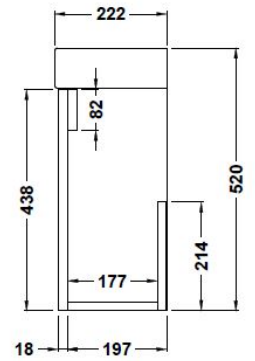

CUSTOMER DATA SHEET

DESCRIPTION: 400 Single Door Wh Unit And Basin

CUSTOMER DATA SHEET - FURNITURE

DESCRIPTION: 400 Single Door Wall Hung Unit

PRODUCT DIMENSIONS

Height (mm)	Width (mm)	Depth (mm)	Nett Wgt Kg
440	390	215	14

PACKAGING DIMENSIONS

Height (mm)	Width (mm)	Depth (mm)	Gross Wgt Kg
460	410	235	14

PACKAGING DATA

Box Colour	Brown Cardboard Box		
Box Qty	1	Label Colour	White Label
Label Size	50 x 100	Label Qty	2

OUTER BOX DIMENSIONS (If Applicable)

Height (mm)	Width (mm)	Depth (mm)	Gross Wgt Kg

PRODUCT DETAILS

Country of Origin	United Kingdom			
Fitting Instruction	No			
Constr' Method	Cam & Wood Dowel			
Cabinet Finish	MFC Textured Matt			
Cab Thickness (mm)	18			
Drawer Included	No			
No of Shelves	0			
Hinge Inc'	Yes			
Fixings Inc'	Yes			
Handle Inc'	Yes			
Handle Type	Bar			
Certification	FSC	Yes	CE	N/A
Colour	Driftwood			
Constr' Type	Rigid			
Fascia Finish	MFC Textured Matt			
Fas Thickness (mm)	18			
Drawer Type	Not Applicable			
Hinge Type	95 Degree Soft Close			
Adjustable Legs	No, Not Required			
Handle Style	Contemporary			
Waste Shroud	Not Applicable			

CUSTOMER DATA SHEET - CERAMICS

DESCRIPTION: 400 Compact Basin 400X222x80

PRODUCT DIMENSIONS			
Height (mm)	Width (mm)	Depth (mm)	Nett Wgt Kg
118	400	222	7.21

PACKAGING DIMENSIONS			
Height (mm)	Width (mm)	Depth (mm)	Gross Wgt Kg
125	240	420	7.21