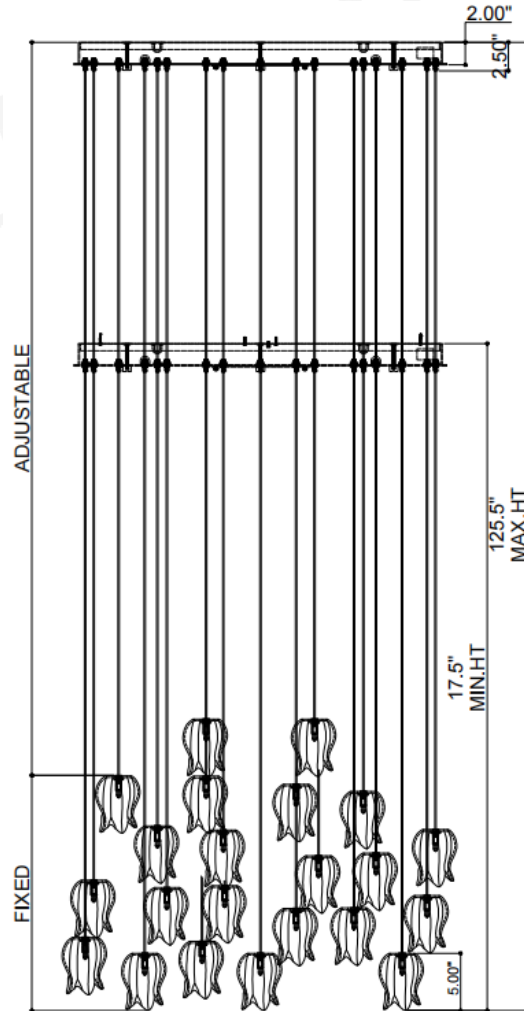

ITEM: 9000-1409

Overall Dimensions

Height: 17.5"

Diameter: 36"

TOP VIEW

CANOPY DETAIL

FRONT VIEW