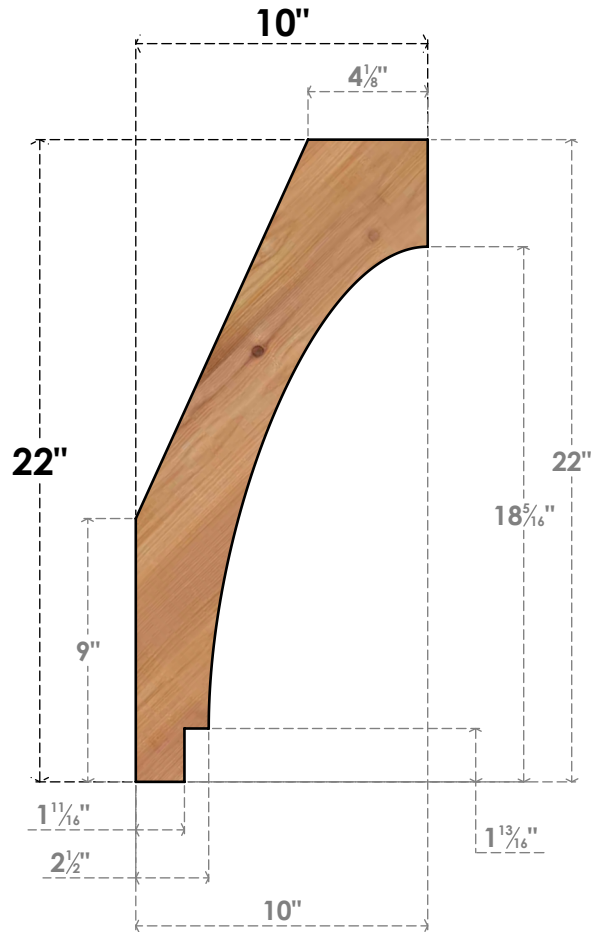

BRC06X10X22IMP00SWR

5 1/2"W X 10"D X 22"H IMPERIAL SMOOTH BRACE, WESTERN RED CEDAR

SIDE

FRONT

EKENA MILLWORK
 2300 WEST MAIN ST.
 CLARKSVILLE, TX 75426
 TOLL FREE: 866-607-0453
 WWW.EKENAMILLWORK.COM

NOTES