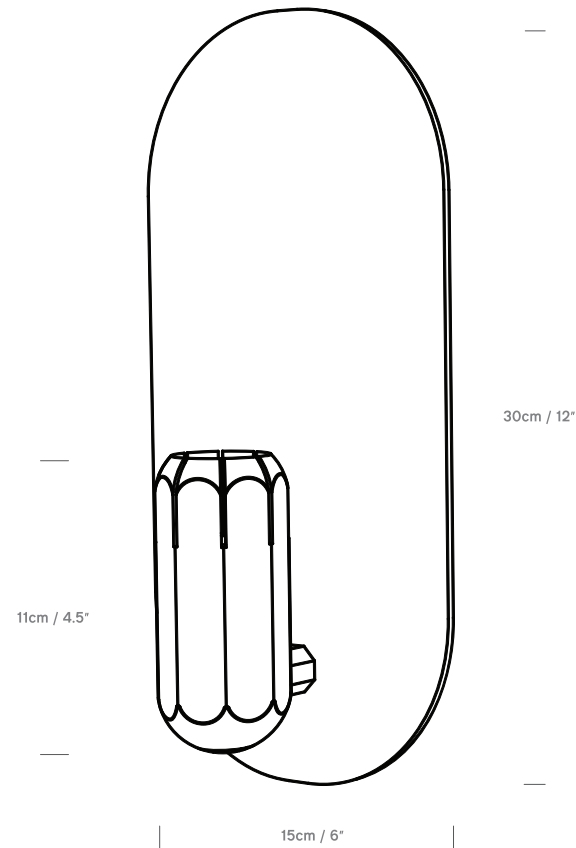

Brixton Wall

by James Bartlett

innermost®

Brixton Wall
UK/EU WB108105-XX
USA WB108305-XX

innermost
BRIXTON WALL WB108105-XX

 This luminaire contains built-in LED lamps

A++ } LED
A+ }
A }
~~B~~
~~C~~
~~D~~
~~E~~

This lamp cannot be changed in the luminaire.

874/2012 

Product Category Wall Light

Material Aluminium

Projection From Wall 9.5cm / 3.75" or 8cm / 3.25"

Lightsource

UK/EU 220v USA 120v
DC Integrated 6W LED 375/600 Lumen, 3000K, CRI 90,
Triac / Lutron Dimmable, CE/ETL certified.

Color

-  01 -White
-  07 -Copper
-  36 -Graphite