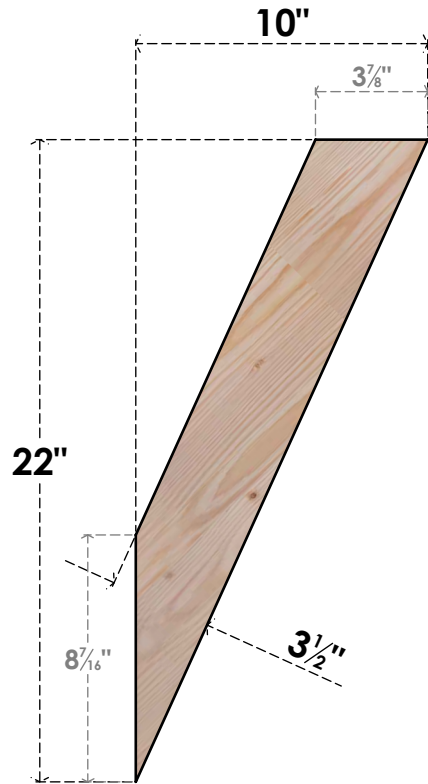

BRC04X10X22TRA00SDF

3 1/2"W X 10"D X 22"H TRADITIONAL SMOOTH BRACE, DOUGLAS FIR

SIDE

FRONT

EKENA MILLWORK
 2300 WEST MAIN ST.
 CLARKSVILLE, TX 75426
 TOLL FREE: 866-607-0453
 WWW.EKENAMILLWORK.COM

NOTES

1. INSTALLATION TO BE COMPLETED IN ACCORDANCE WITH MANUFACTURER'S SPECIFICATIONS.
2. DRAWING MAY NOT BE TO SCALE
3. THIS DRAWING IS INTENDED FOR DESIGN AND PLANNING PURPOSES ONLY.
4. ALL INFORMATION CONTAINED HEREIN WAS CURRENT AT THE TIME OF DEVELOPMENT BUT MUST BE REVIEWED AND APPROVED BY THE PRODUCT MANUFACTURER TO BE CONSIDERED ACCURATE.
5. PRODUCTS ARE NOT KILN DRIED. THIS ITEM IS UNIQUE AND WILL CONTAIN THE NATURAL VARIATIONS THAT THE WOOD SPECIES OFFERS. THIS MAY RESULT IN VARIATIONS UP TO 1/4"