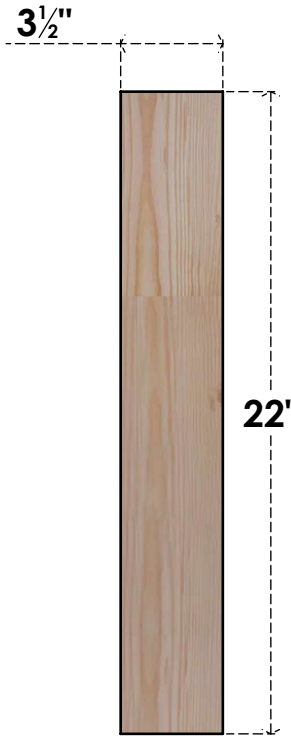

BRC04X10X22TRA00SDF

3 1/2"W X 10"D X 22"H TRADITIONAL SMOOTH BRACE, DOUGLAS FIR

SIDE

FRONT

EKENA MILLWORK
 2300 WEST MAIN ST.
 CLARKSVILLE, TX 75426
 TOLL FREE: 866-607-0453
 WWW.EKENAMILLWORK.COM

NOTES

1. INSTALLATION TO BE COMPLETED IN ACCORDANCE WITH MANUFACTURER'S SPECIFICATIONS.
2. DRAWING MAY NOT BE TO SCALE
3. THIS DRAWING IS INTENDED FOR DESIGN AND PLANNING PURPOSES ONLY.
4. ALL INFORMATION CONTAINED HEREIN WAS CURRENT AT THE TIME OF DEVELOPMENT BUT MUST BE REVIEWED AND APPROVED BY THE PRODUCT MANUFACTURER TO BE CONSIDERED ACCURATE.
5. PRODUCTS ARE NOT KILN DRIED. THIS ITEM IS UNIQUE AND WILL CONTAIN THE NATURAL VARIATIONS THAT THE WOOD SPECIES OFFERS. THIS MAY RESULT IN VARIATIONS UP TO 1/4"