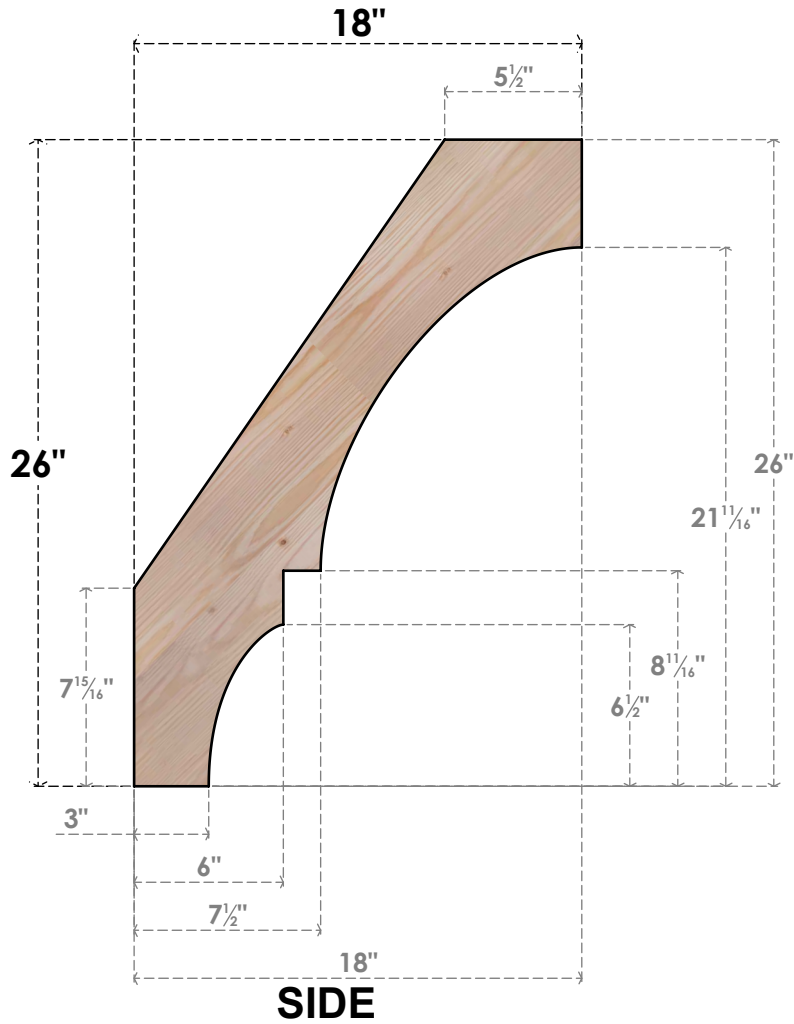

BRC06X18X26BOA00SDF

5 1/2"W X 18"D X 26"H BALBOA SMOOTH BRACE, DOUGLAS FIR

EKENA MILLWORK
 2300 WEST MAIN ST.
 CLARKSVILLE, TX 75426
 TOLL FREE: 866-607-0453
 WWW.EKENAMILLWORK.COM

NOTES

1. INSTALLATION TO BE COMPLETED IN ACCORDANCE WITH MANUFACTURER'S SPECIFICATIONS.
2. DRAWING MAY NOT BE TO SCALE
3. THIS DRAWING IS INTENDED FOR DESIGN AND PLANNING PURPOSES ONLY.
4. ALL INFORMATION CONTAINED HEREIN WAS CURRENT AT THE TIME OF DEVELOPMENT BUT MUST BE REVIEWED AND APPROVED BY THE PRODUCT MANUFACTURER TO BE CONSIDERED ACCURATE.
5. PRODUCTS ARE NOT KILN DRIED. THIS ITEM IS UNIQUE AND WILL CONTAIN THE NATURAL VARIATIONS THAT THE WOOD SPECIES OFFERS. THIS MAY RESULT IN VARIATIONS UP TO 1/4"