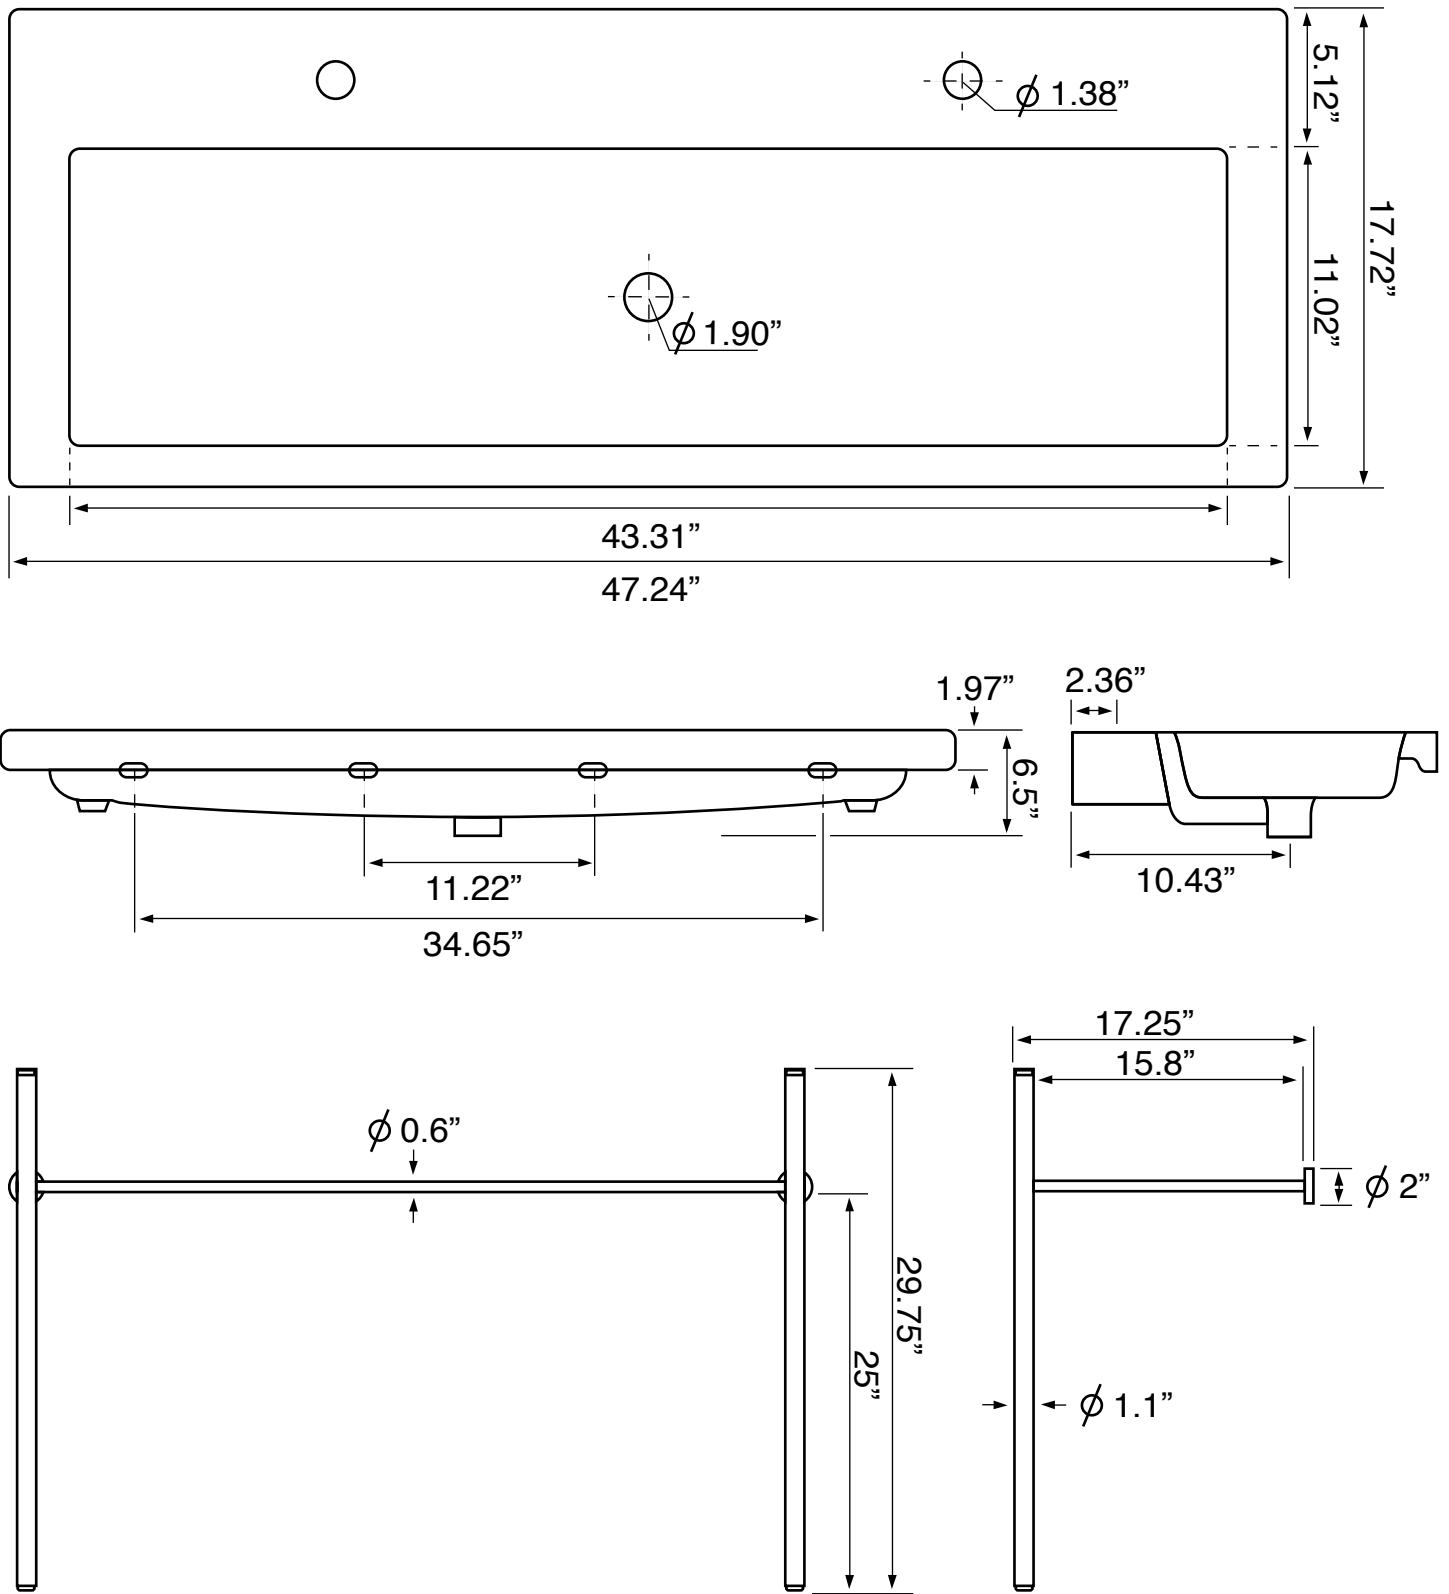

Console Bathroom Sink

Features

- With overflow.
- Modern design.

Material

- White ceramic bathroom sink.
- Polished chrome brass console stand.

Installation

- Console installation.

Configurations

- Two Hole.
- Six Hole (8-inch centers).
- No Hole.

Technical Information

Bowl type:	Single
Installation:	Console
Bowl dimensions:	Depth: 4"
	Length: 43.31"
	Width: 11.02"
Drain hole:	1.90"
Faucet hole:	1.38"
Hole configurations:	0, 2, 6
Weight:	57.3 lbs

Notes

Install this product according to the installation instructions.

Includes mounting hardware.
