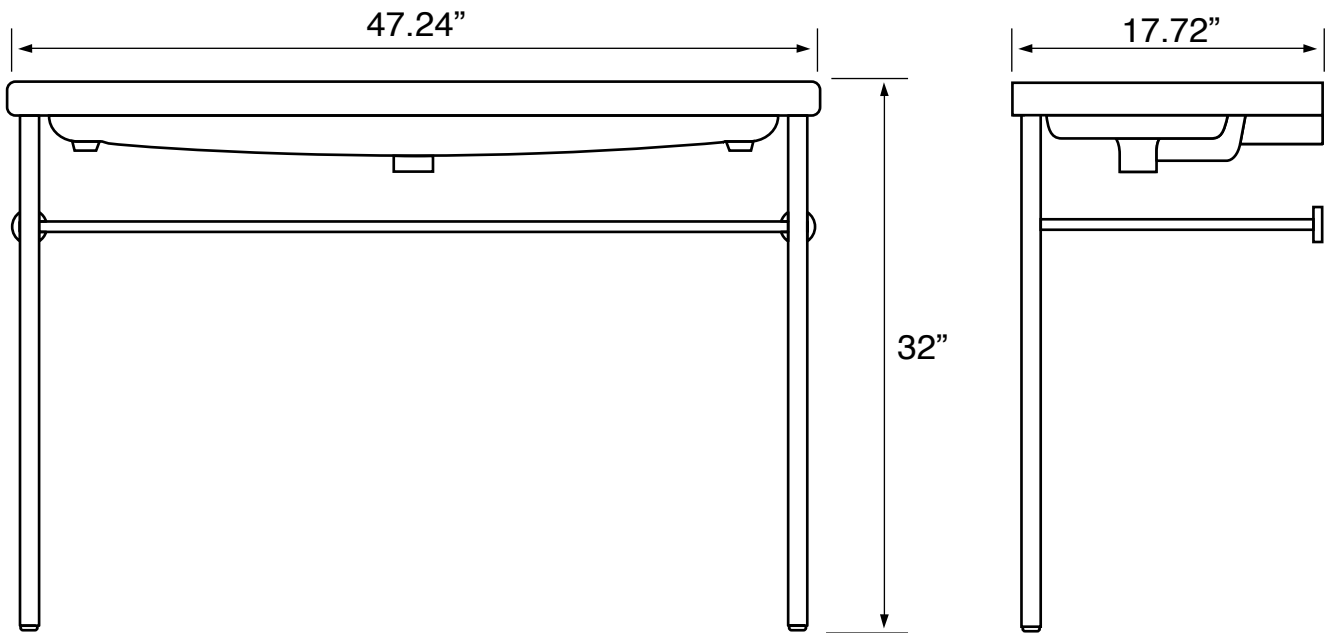

Console Bathroom Sink

Features

- With overflow.
- Modern design.

Material

- White ceramic bathroom sink.
- Polished chrome brass console stand.

Installation

- Console installation.

Configurations

- Two Hole.
- Six Hole (8-inch centers).
- No Hole.

Technical Information

Bowl type:	Single
Installation:	Console
Bowl dimensions:	Depth: 4"
	Length: 43.31"
	Width: 11.02"
Drain hole:	1.90"
Faucet hole:	1.38"
Hole configurations:	0, 2, 6
Weight:	57.3 lbs