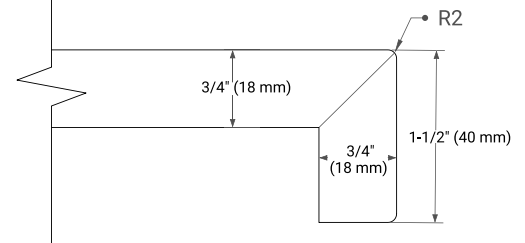

60.25" W x 22" D x 1.5" H

COUNTERTOP OPTIONS

Carrara White Quartz

FEATURES

- Solid countertop with mitered edges & seams
- Undermount white rectangular sink
- Pre-drilled for 8" widespread faucet

INCLUDED

- Countertop
- Matching Backsplash
- Rectangle Sink

COUNTERTOP PLAN VIEW

EDGE SIDE VIEW

THREE DIMENSIONAL COUNTERTOP VIEW