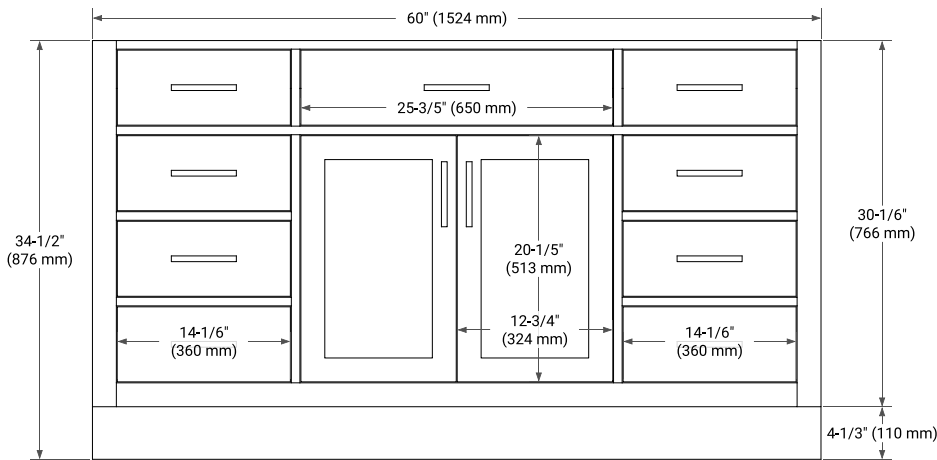

BASE CABINET DIMENSIONS

60" W x 21.5" D x 34.5" H

FEATURES

- Solid wood frame & plywood panels
- Dovetail drawers and joints
- Soft closing doors & drawers

HARDWARE FINISHES

Brushed Nickel Satin Brass Matte Black Polished Chrome

AVAILABLE COLORS

White Grey Midnight Blue White Oak

FRONT VIEW

SIDE VIEW

PLAN VIEW

60" SINGLE RECTANGLE SINK COUNTERTOP WITH 1.5 IN. THICKNESS

ARIEL

OVERALL DIMENSIONS

60.25" W x 22" D x 1.5" H

COUNTERTOP OPTIONS

Carrara White Quartz

FEATURES

- Solid countertop with mitered edges & seams
- Undermount white rectangular sink
- Pre-drilled for 8" widespread faucet

INCLUDED

- Countertop
- Matching Backsplash
- Rectangle Sink

COUNTERTOP PLAN VIEW

EDGE SIDE VIEW

THREE DIMENSIONAL COUNTERTOP VIEW