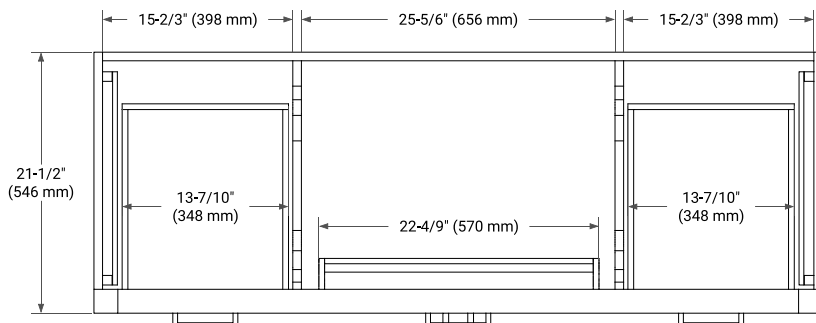

BASE CABINET DIMENSIONS

60" W x 21.5" D x 34.5" H

FEATURES

- Solid wood frame & plywood panels
- Dovetail drawers and joints
- Soft closing doors & drawers

HARDWARE FINISHES

Brushed Nickel Satin Brass Matte Black Polished Chrome

AVAILABLE COLORS

White Grey Midnight Blue White Oak

FRONT VIEW

SIDE VIEW

PLAN VIEW

60" SINGLE RECTANGLE SINK COUNTERTOP WITH 1.5 IN. THICKNESS

ARIEL

OVERALL DIMENSIONS

60.25" W x 22" D x 1.5" H

COUNTERTOP OPTIONS

Carrara White Quartz

FEATURES

- Solid countertop with mitered edges & seams
- Undermount white rectangular sink
- Pre-drilled for 8" widespread faucet

INCLUDED

- Countertop
- Matching Backsplash
- Rectangle Sink

COUNTERTOP PLAN VIEW

EDGE SIDE VIEW

THREE DIMENSIONAL COUNTERTOP VIEW