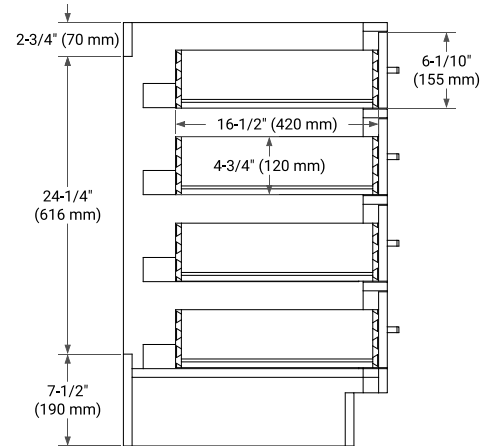

BASE CABINET DIMENSIONS

60" W x 21.5" D x 34.5" H

FEATURES

- Solid wood frame & plywood panels
- Dovetail drawers and joints
- Soft closing doors & drawers

HARDWARE FINISHES

Brushed Nickel Satin Brass Matte Black Polished Chrome

AVAILABLE COLORS

White Grey Midnight Blue White Oak

FRONT VIEW

SIDE VIEW

PLAN VIEW

60" SINGLE RECTANGLE SINK COUNTERTOP WITH 1.5 IN. THICKNESS

ARIEL

OVERALL DIMENSIONS

60.25" W x 22" D x 1.5" H

COUNTERTOP OPTIONS

Carrara White Quartz

FEATURES

- Solid countertop with mitered edges & seams
- Undermount white rectangular sink
- Pre-drilled for 8" widespread faucet

INCLUDED

- Countertop
- Matching Backsplash
- Rectangle Sink

COUNTERTOP PLAN VIEW

EDGE SIDE VIEW

THREE DIMENSIONAL COUNTERTOP VIEW