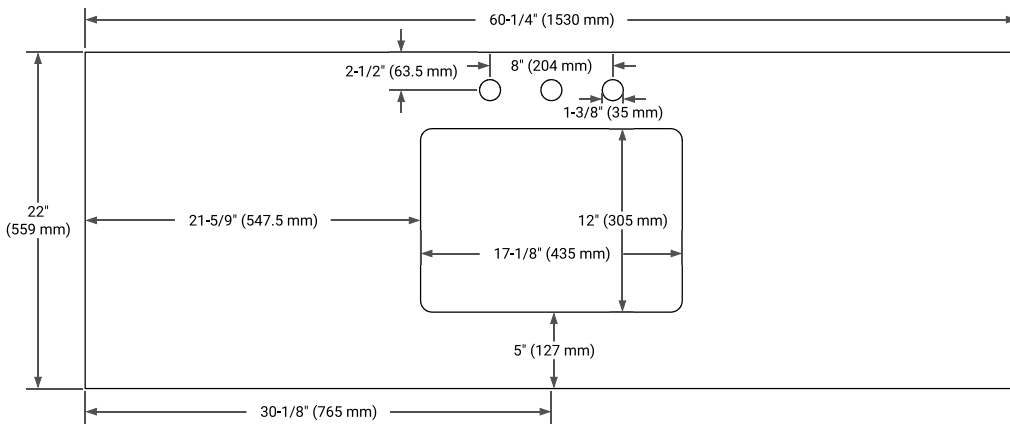

AVAILABLE COLORS

White Grey Midnight Blue White Oak

FRONT VIEW

SIDE VIEW

PLAN VIEW

60" SINGLE RECTANGLE SINK COUNTERTOP WITH 1.5 IN. THICKNESS

ARIEL

OVERALL DIMENSIONS

60.25" W x 22" D x 1.5" H

COUNTERTOP OPTIONS

Carrara White Quartz

FEATURES

- Solid countertop with mitered edges & seams
- Undermount white rectangular sink
- Pre-drilled for 8" widespread faucet

INCLUDED

- Countertop
- Matching Backsplash
- Rectangle Sink

COUNTERTOP PLAN VIEW

EDGE SIDE VIEW

THREE DIMENSIONAL COUNTERTOP VIEW