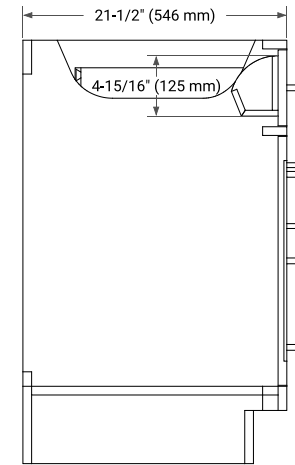

BASE CABINET DIMENSIONS

60" W x 21.5" D x 34.5" H

FEATURES

- Solid wood frame & plywood panels
- Dovetail drawers and joints
- Soft closing doors & drawers

HARDWARE FINISHES

Brushed Nickel Satin Brass Matte Black Polished Chrome

AVAILABLE COLORS

White Grey Midnight Blue White Oak

FRONT VIEW

SIDE VIEW

PLAN VIEW

60" SINGLE RECTANGLE SINK COUNTERTOP WITH 1.5 IN. THICKNESS

ARIEL

OVERALL DIMENSIONS

60.25" W x 22" D x 1.5" H

COUNTERTOP OPTIONS

Carrara White Quartz

FEATURES

- Solid countertop with mitered edges & seams
- Undermount white rectangular sink
- Pre-drilled for 8" widespread faucet

INCLUDED

- Countertop
- Matching Backsplash
- Rectangle Sink

COUNTERTOP PLAN VIEW

EDGE SIDE VIEW

THREE DIMENSIONAL COUNTERTOP VIEW