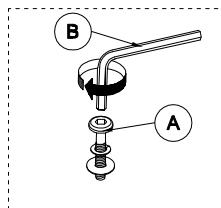

STEP 1

The Hardware is Located in the Packing Items.