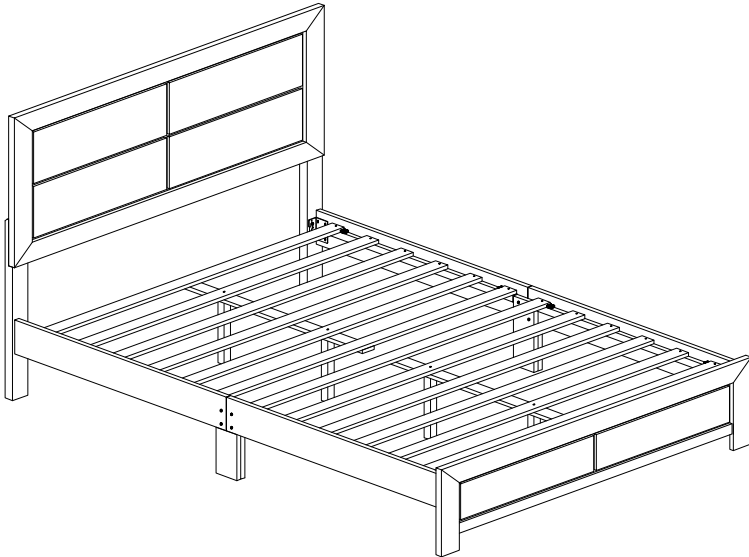

FULL BED

Headboard / Footboard / Side Rail

Thank you for purchasing this quality product . Be sure to check all packing material carefully for small parts that may have come loose inside the carton during shipment.

****Do not fully tighten screws until fully assembled****

COMPLETE ASSEMBLY

Box of Headboard / Footboard / Rail - Hardware List			
A		JCBB BOLT M8 x 1.0 x 40 mm	6
B		ALLEN KEY - M5	1
C		JCBB BOLT - M8 x 16 mm	8
D		JCBC BOLT M6 x 1.0 x 40 mm	8
E		JCBC BOLT - M6 x 50 mm	4
F		CSK SCREW - M4 x 32 mm	24
G		ALLEN KEY - M4	1

Box of Headboard / Footboard / Rail		
NO	DESCRIPTION	QTY
1	Headboard	1
2	Headboard Leg - L & R	2
3	Footboard	1
4	Side Rail - L & R	4
5	Side Rail Support Leg	2
6	Bed Slat	12
7	Middle Slat	2
8	Slat Support	4

STEP 1

The Hardware is Located in the Packing Items.

FULL BED

Headboard / Footboard / Side Rail

Thank you for purchasing this quality product . Be sure to check all packing material carefully for small parts that may have come loose inside the carton during shipment.