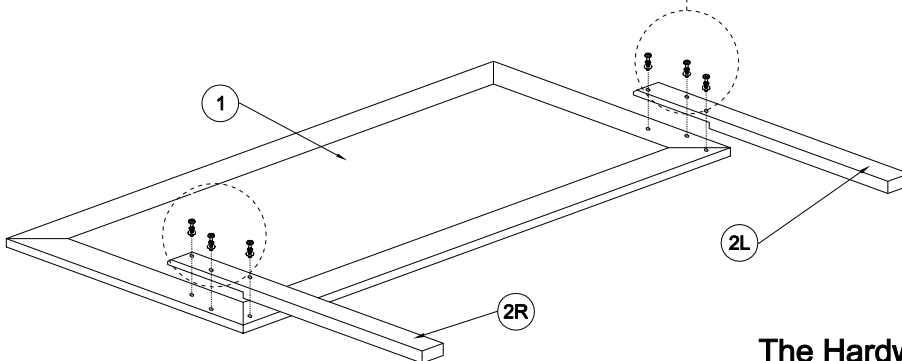

STEP 1

The Hardware is Located in the Packing Items.