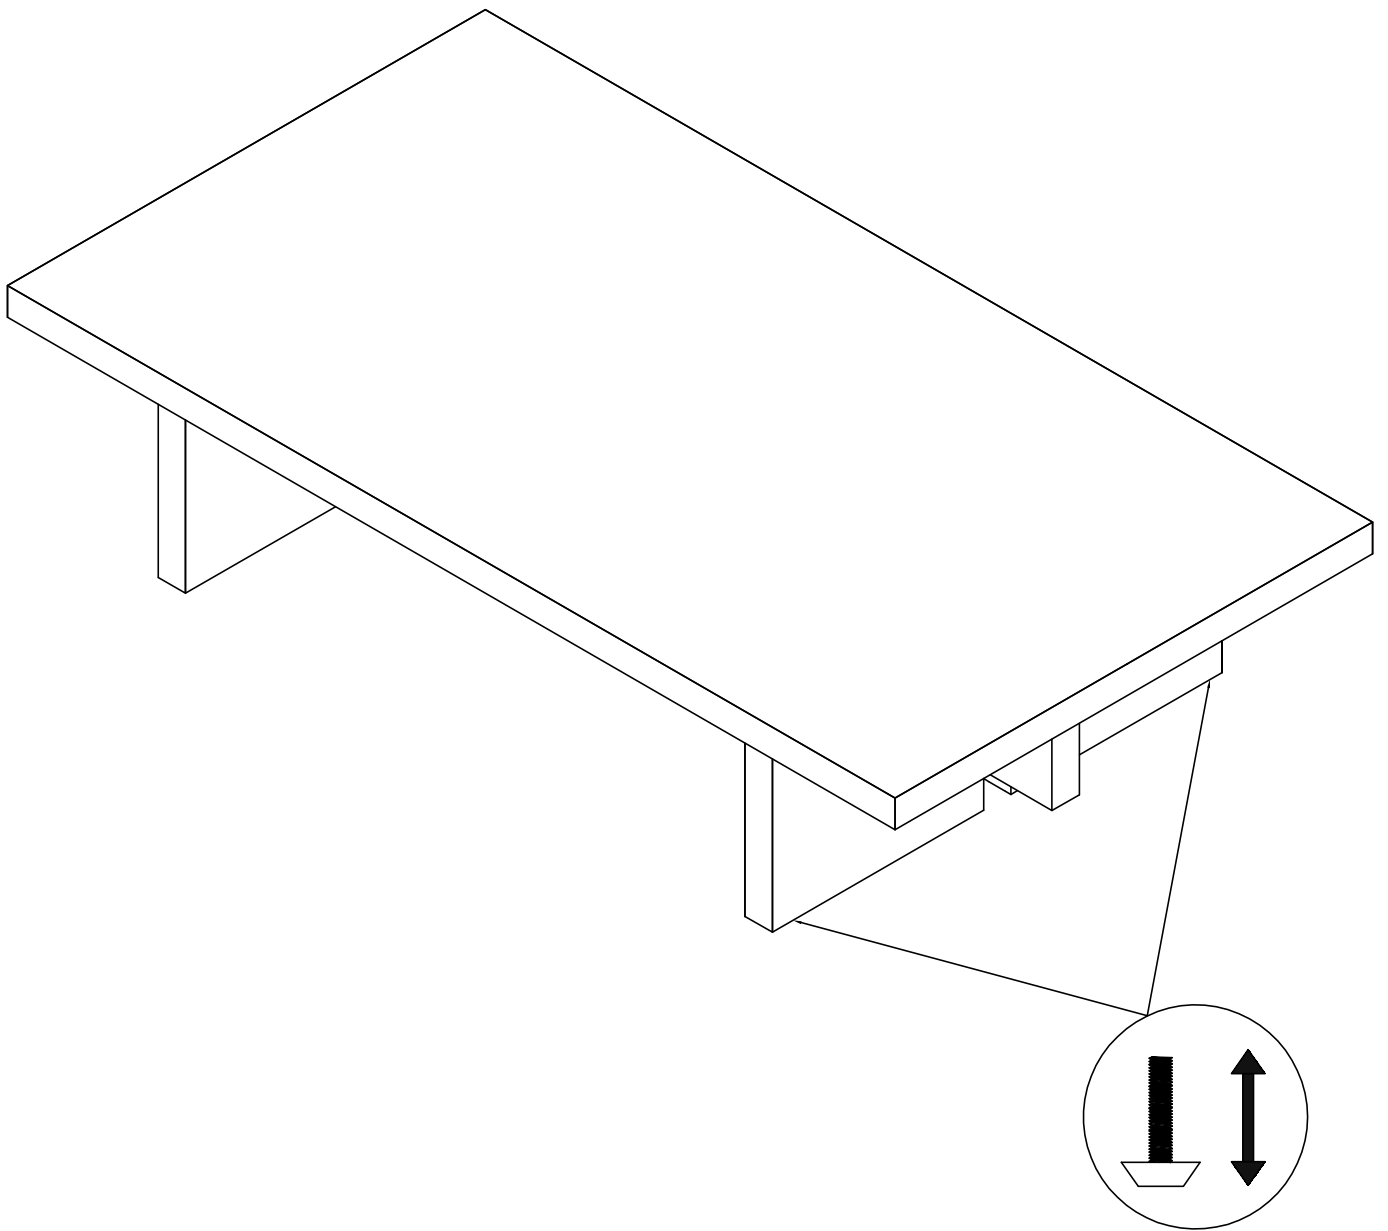

ASSEMBLY INSTRUCTION FOR COFFEE TABLE

Hardware List

A		Bolt	8x35mm	12
B		Bolt	8x80mm	2
C		Flat Washer	8x19mm	14
D		Spring washer	8x19mm	14
E		Allen Key	5mm	1

Step 1

Step 2

Step 3

Leveler can be adjusted as
necessary for the dresser balance