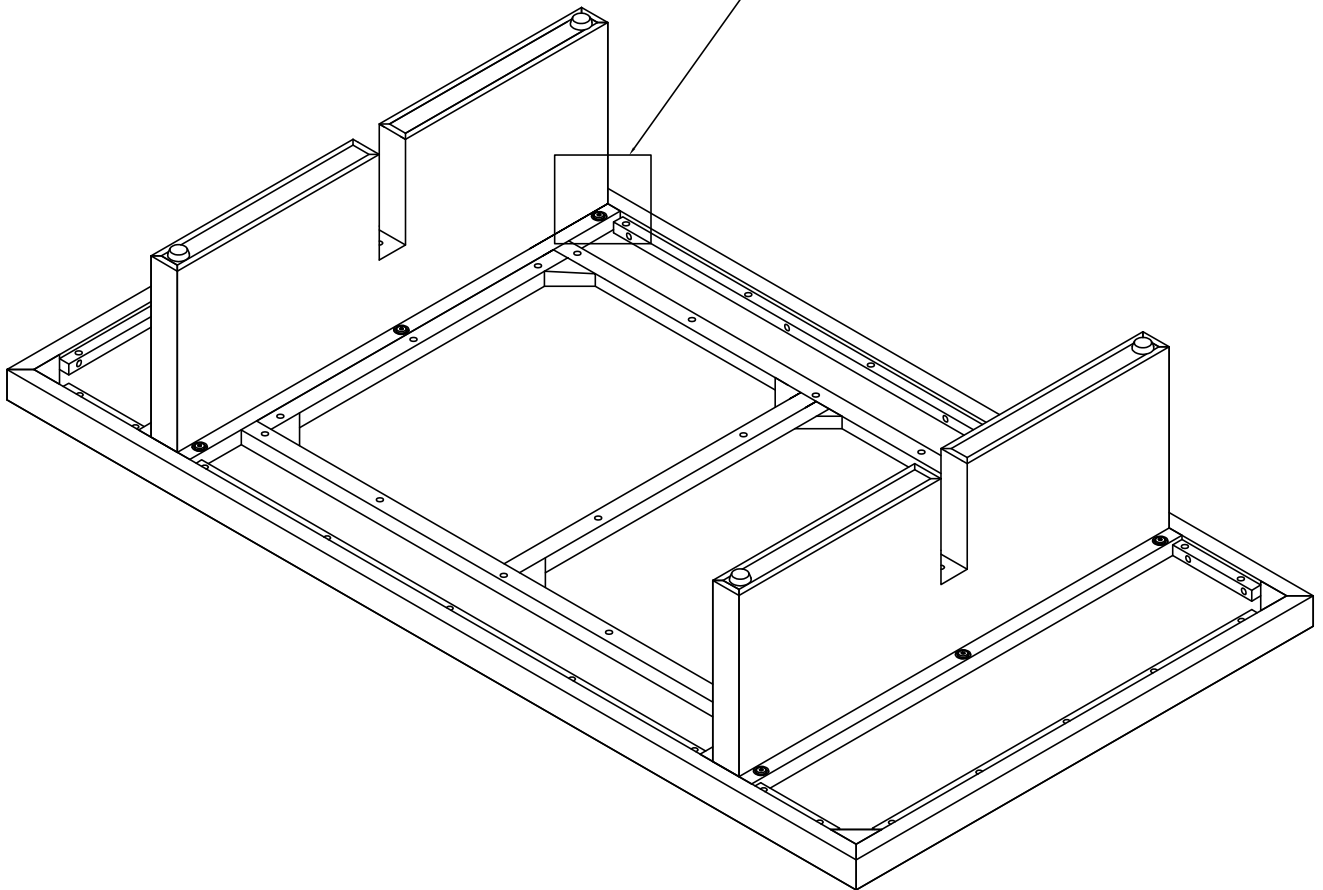

ASSEMBLY INSTRUCTION FOR COFFEE TABLE

Hardware List

A		Bolt	8x35mm	12
B		Bolt	8x80mm	2
C		Flat Washer	8x19mm	14
D		Spring washer	8x19mm	14
E		Allen Key	5mm	1

Step 1

Step 2

Step 3

Leveler can be adjusted as
necessary for the dresser balance