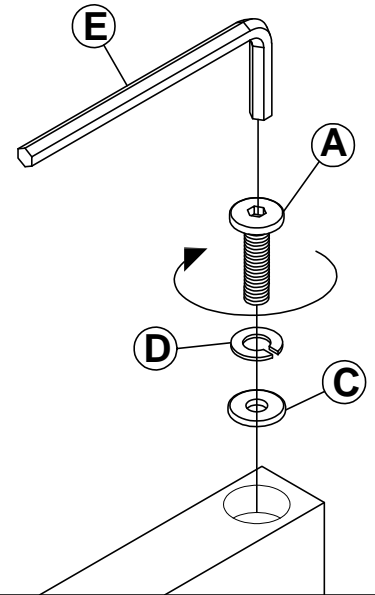

ASSEMBLY INSTRUCTION FOR COFFEE TABLE

Hardware List

A		Bolt	8x35mm	12
B		Bolt	8x80mm	2
C		Flat Washer	8x19mm	14
D		Spring washer	8x19mm	14
E		Allen Key	5mm	1

Step 1

Step 2

Step 3

Leveler can be adjusted as
necessary for the dresser balance