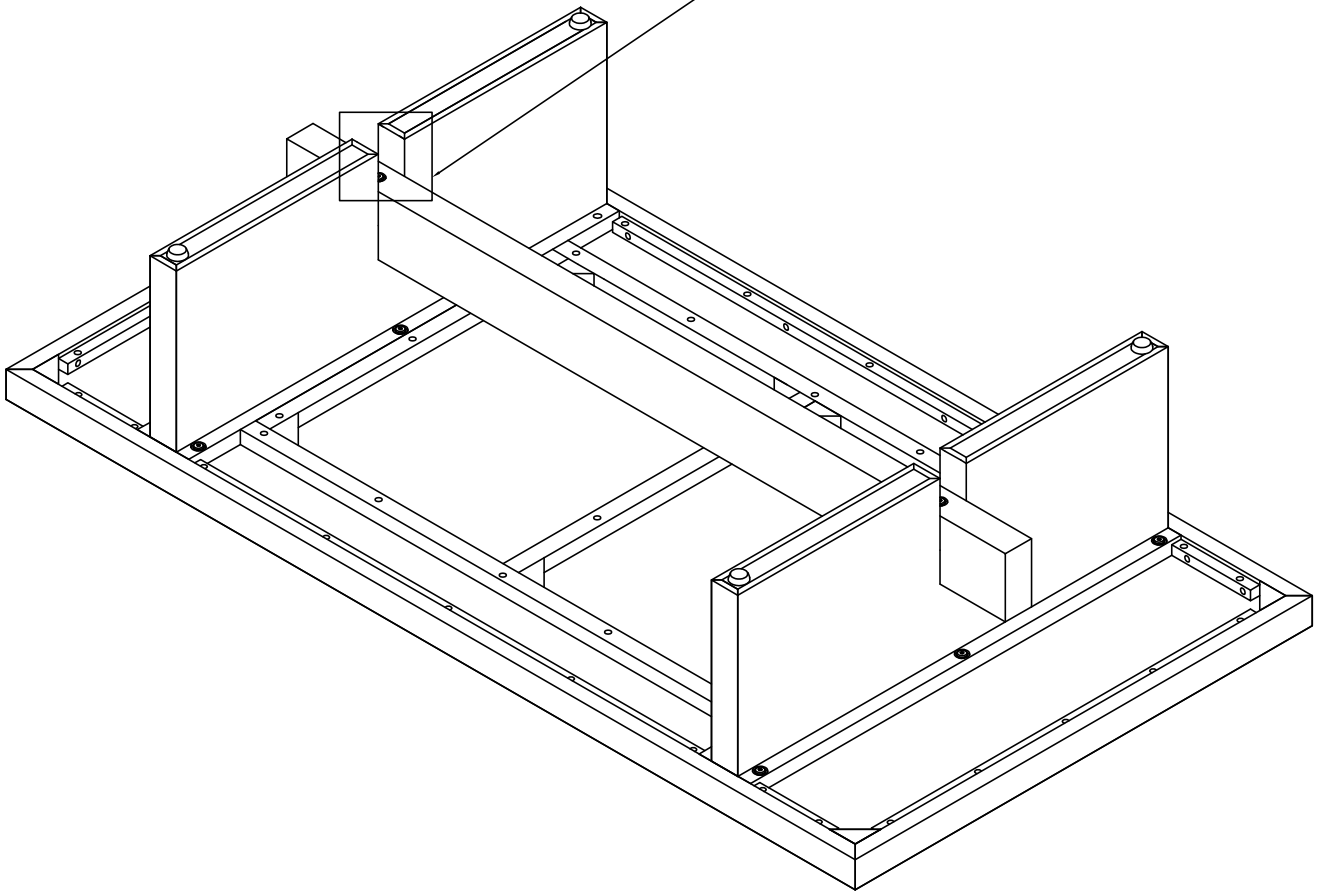

ASSEMBLY INSTRUCTION FOR COFFEE TABLE

Hardware List

A		Bolt	8x35mm	12
B		Bolt	8x80mm	2
C		Flat Washer	8x19mm	14
D		Spring washer	8x19mm	14
E		Allen Key	5mm	1

Step 1

Step 2

Step 3

Leveler can be adjusted as
necessary for the dresser balance