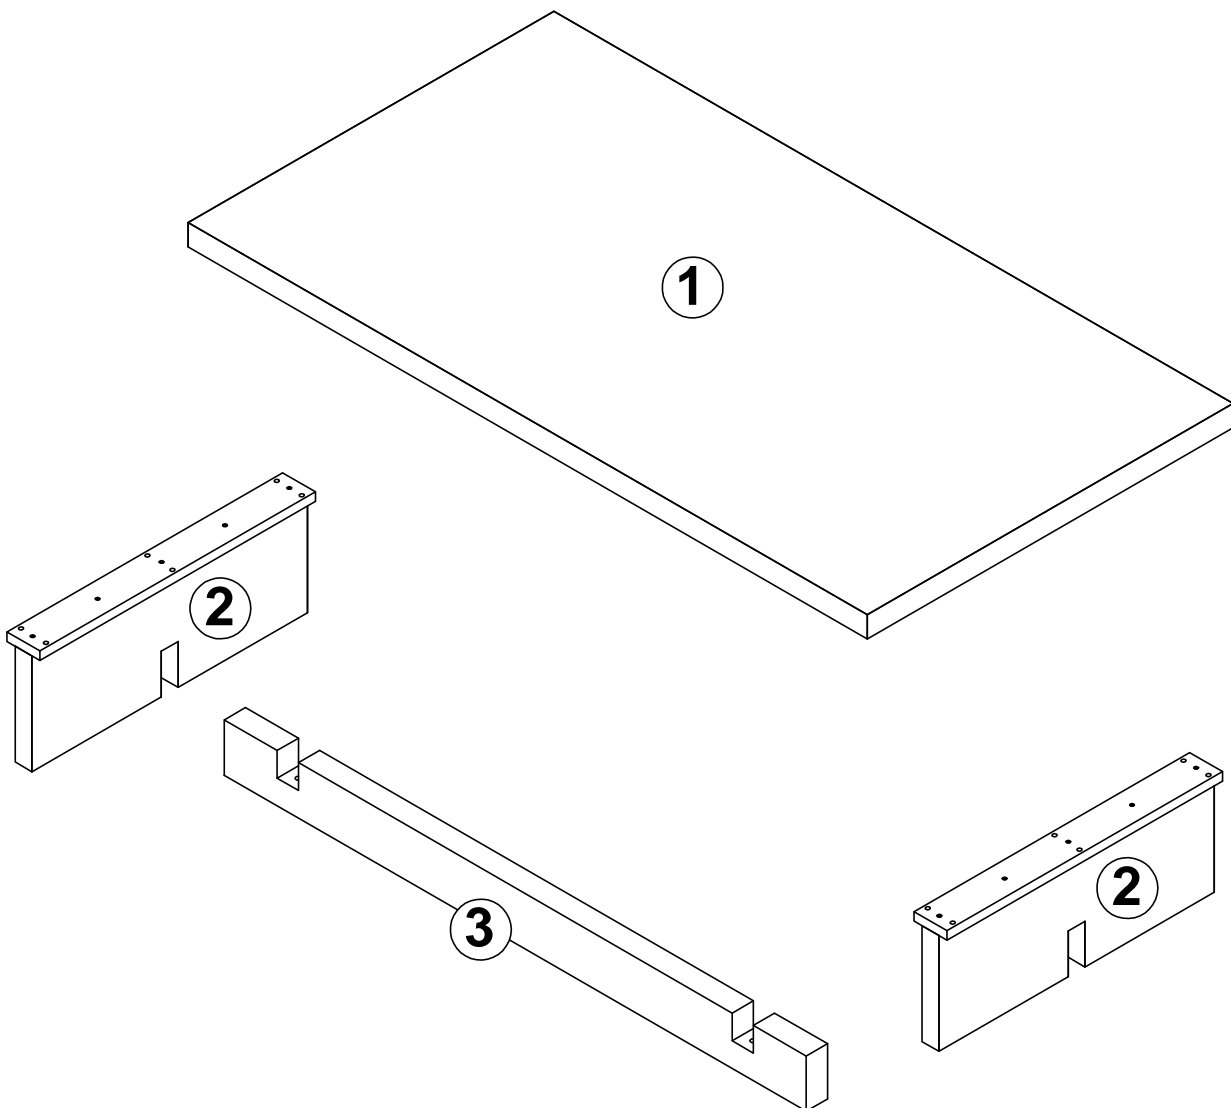

ASSEMBLY INSTRUCTION FOR COFFEE TABLE

Hardware List

A		Bolt	8x35mm	12
B		Bolt	8x80mm	2
C		Flat Washer	8x19mm	14
D		Spring washer	8x19mm	14
E		Allen Key	5mm	1

Step 1

Step 2

Step 3

Leveler can be adjusted as
necessary for the dresser balance