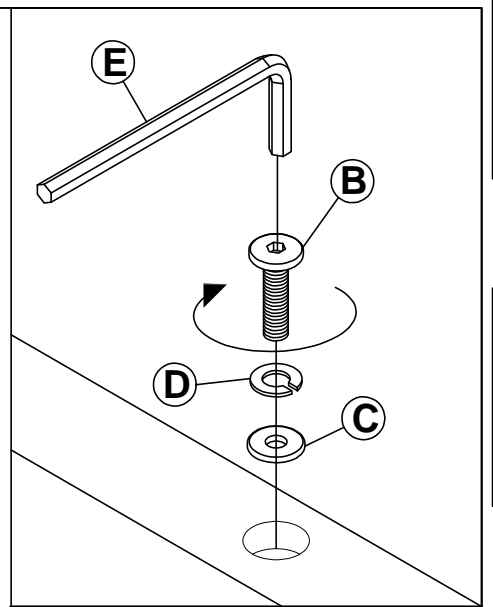

ASSEMBLY INSTRUCTION FOR COFFEE TABLE

Hardware List

A		Bolt	8x35mm	12
B		Bolt	8x80mm	2
C		Flat Washer	8x19mm	14
D		Spring washer	8x19mm	14
E		Allen Key	5mm	1

Step 1

Step 2

Step 3

Leveler can be adjusted as
necessary for the dresser balance