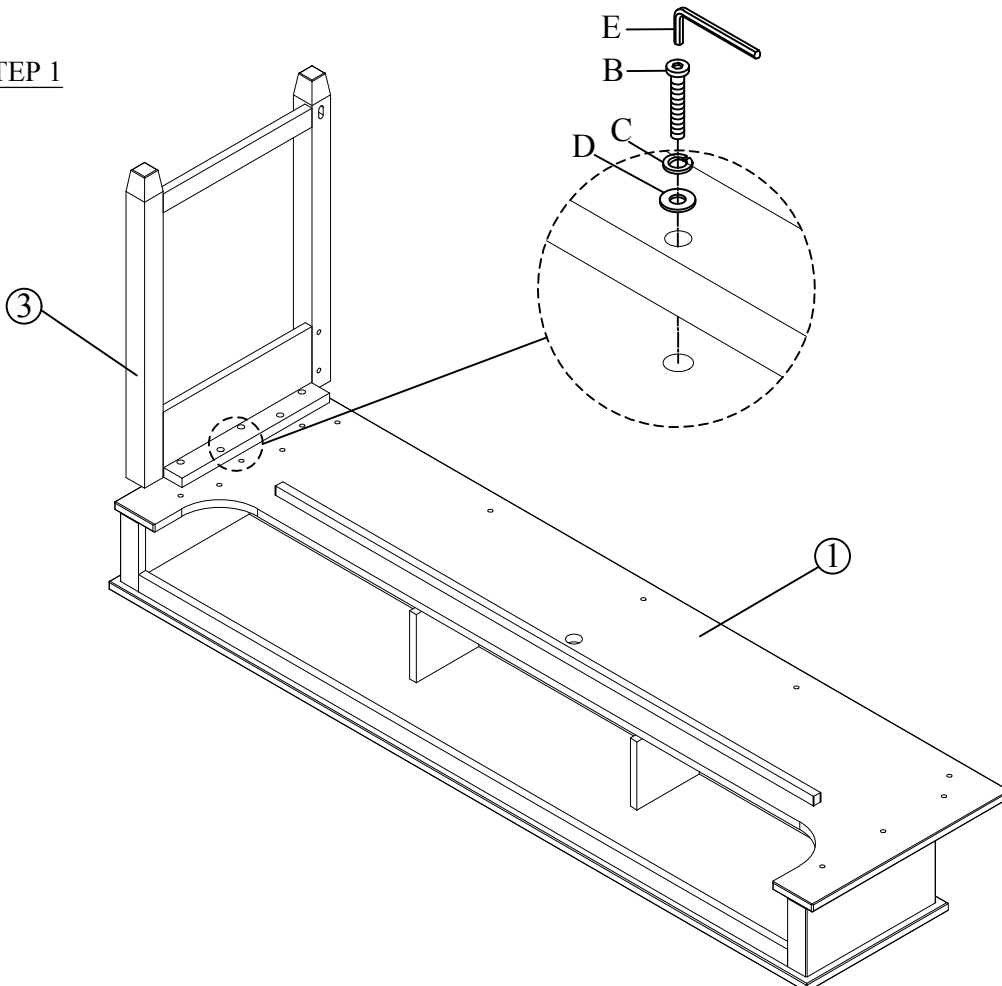

ASSEMBLY INSTRUCTION

DESCRIPTION: CONSOLE BAR TABLE

Thank you for purchasing this quality product. Be sure to check all packing material carefully for small parts, which may have come loose inside the carton during shipment. Identify and count all parts and compare with the parts list below.

PARTS LIST				HARDWARE LIST			
NO	DRAWING	DESCRIPTION	QTY	NO	DRAWING	DESCRIPTION	QTY
1	Table Top		1	A		Bolt Ø1/4"x35mm	4
2	Back Panel		1	B		Bolt Ø1/4"x30mm	13
3	RSF leg		1	C		Spring Washer Ø1/4"	17
4	LSF leg		1	D		Flat Washer Ø1/4"xØ13mm	17
5	Stretcher		1	E		Allen Key 4mm	1
				F		Wood Screws #8*45mm	2

STEP 1

ASSEMBLY INSTRUCTION

DESCRIPTION: CONSOLE BAR TABLE

Thank you for purchasing this quality product. Be sure to check all packing material carefully for small parts, which may have come loose inside the carton during shipment. Identify and count all parts and compare with the parts list below.

STEP 2

STEP 1

ASSEMBLY INSTRUCTION

DESCRIPTION: CONSOLE BAR TABLE

Thank you for purchasing this quality product. Be sure to check all packing material carefully for small parts, which may have come loose inside the carton during shipment. Identify and count all parts and compare with the parts list below.