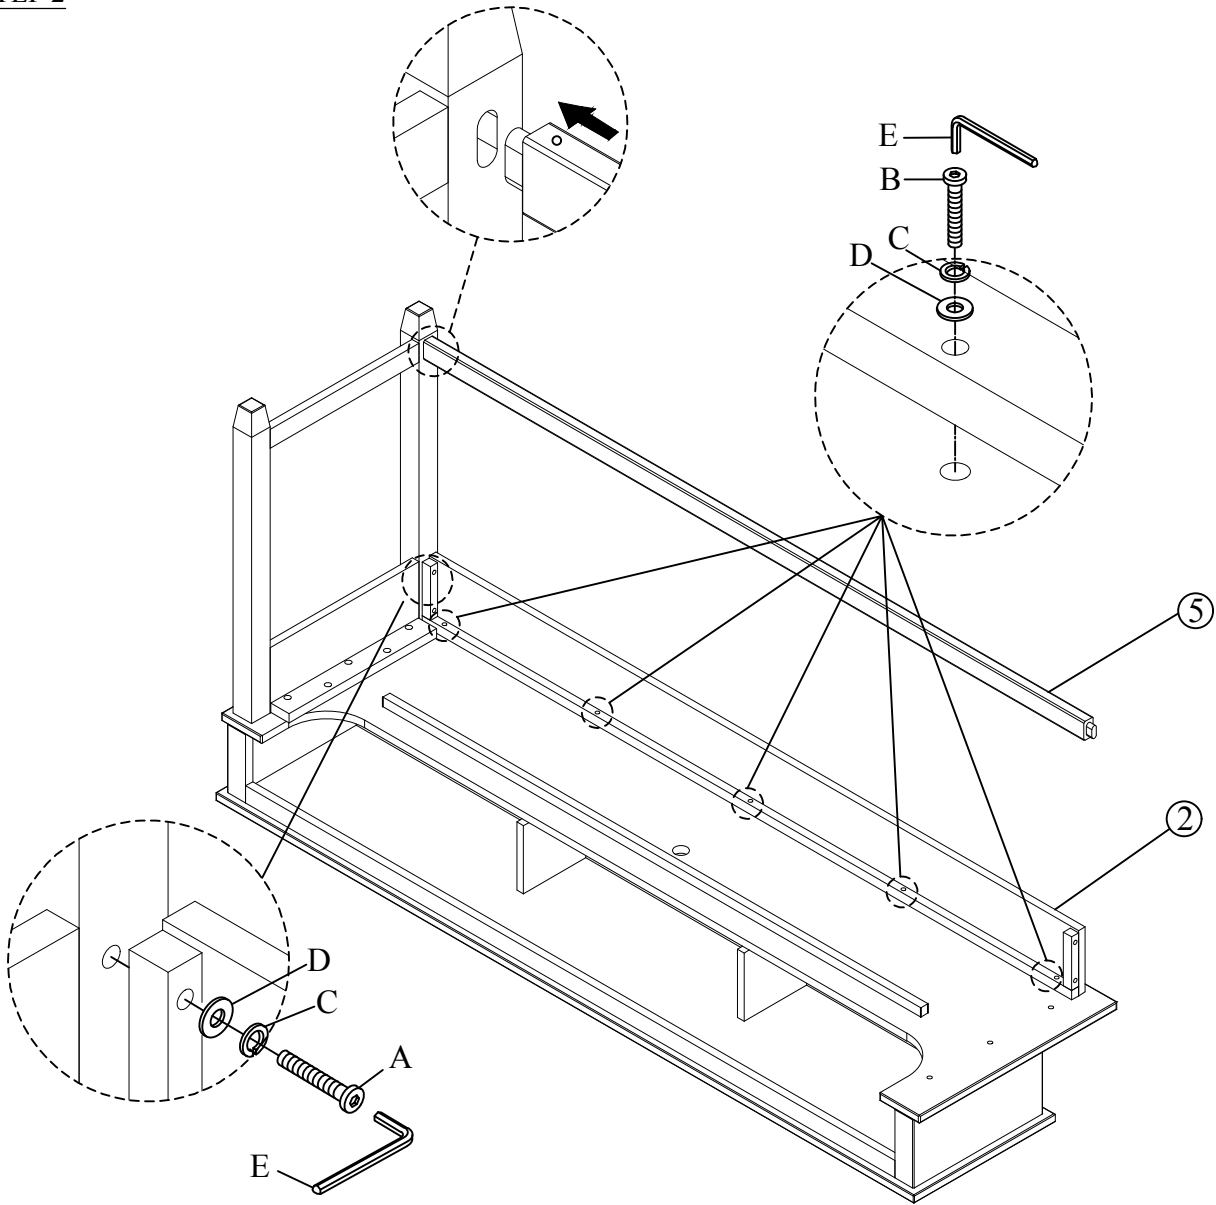

ASSEMBLY INSTRUCTION

DESCRIPTION: CONSOLE BAR TABLE

Thank you for purchasing this quality product. Be sure to check all packing material carefully for small parts, which may have come loose inside the carton during shipment. Identify and count all parts and compare with the parts list below.

PARTS LIST				HARDWARE LIST			
NO	DRAWING	DESCRIPTION	QTY	NO	DRAWING	DESCRIPTION	QTY
1	Table Top		1	A		Bolt Ø1/4"x35mm	4
2	Back Panel		1	B		Bolt Ø1/4"x30mm	13
3	RSF leg		1	C		Spring Washer Ø1/4"	17
4	LSF leg		1	D		Flat Washer Ø1/4"xØ13mm	17
5	Stretcher		1	E		Allen Key 4mm	1
				F		Wood Screws #8*45mm	2

STEP 1

ASSEMBLY INSTRUCTION

DESCRIPTION: CONSOLE BAR TABLE

Thank you for purchasing this quality product. Be sure to check all packing material carefully for small parts, which may have come loose inside the carton during shipment. Identify and count all parts and compare with the parts list below.

STEP 2

STEP 1

ASSEMBLY INSTRUCTION

DESCRIPTION: CONSOLE BAR TABLE

Thank you for purchasing this quality product. Be sure to check all packing material carefully for small parts, which may have come loose inside the carton during shipment. Identify and count all parts and compare with the parts list below.