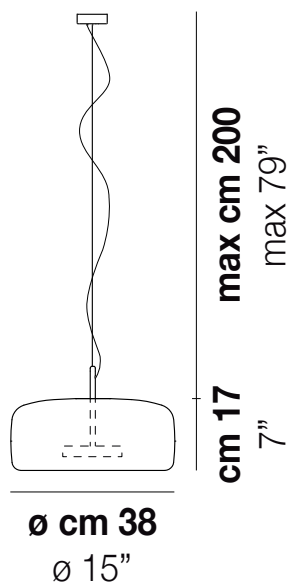

JUBE SP 1 G

TECHNICAL DATA:

1x13W 120V/60HZ

1x13W 120V/60HZ

1x13W 120V/60HZ

1x13W 120V/60HZ

CERTIFICATIONS:

Led 13 W 2000 lm 2700 K 37 V DIM2 Phase Cut

Led 13 W 2000 lm 2700 K 37 V DIM3 0-10V Push

Led 13 W 2000 lm 3000 K 37 V DIM2 Phase Cut

Led 13 W 2000 lm 3000 K 37 V DIM3 0-10V Push

VOLUME Mc 0,11
GROSS WEIGHT Kg 8
NET WEIGHT Kg 4,5

download

SHADE FINISHING

AATR

CRTR

FUTR

TBTR

VATR

FRAME FINISHING

AVS

NEO

OS