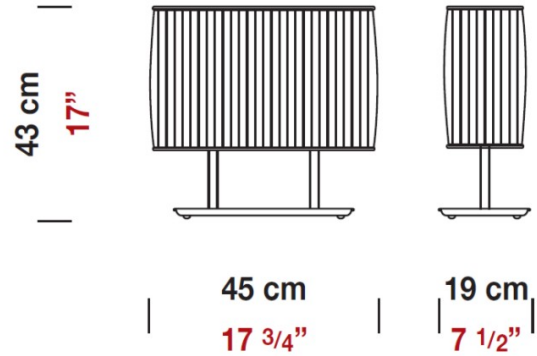

Date: _____ Project: _____
Fixture Type: _____ Specifier/Rep: _____

Certified by Standards
us CSA certified, listed to UL & CSA

Exact Measurements: Metric

Model:	D8-4052
Installation:	Portables - Table
Fixture Finish:	Metallized Gray
Diffuser:	Ivory Pleated Fabric Shade
Lamp Base:	E26 medium (GU24 available on request)
Lamp Type:	LED/CFL/Incandescent (not included)
Number Of Lamps:	1
Max Wattage Per Lamp:	15W/23W/100W
Lamp Voltage:	120Vac
IP Rating:	IP20
Width:	19cm / 7 1/2"
Length:	45cm / 17 3/4"
Height:	43cm / 17"
Weight:	9.0 lbs / 4.09 kg

Additional Details

Available in compact fluorescent.

Alternative Finish Models

- Blissy - Table Lamp - [D8-4052] -- 45cm / 17 3/4"x 43cm / 17" - 15W/23W/100W - LED/CFL/Incandescent - Metallized Gray - Ivory
- Blissy - Table Lamp - [D8-4053] -- 45cm / 17 3/4"x 43cm / 17" - 15W/23W/100W - LED/CFL/Incandescent - Metallized Brown Metal - Ivory
- Blissy - Table Lamp - [D8-4054] -- 45cm / 17 3/4"x 43cm / 17" - 15W/23W/100W - LED/CFL/Incandescent - Metallized Gray - White
- Blissy - Table Lamp - [D8-4055] -- 45cm / 17 3/4"x 43cm / 17" - 15W/23W/100W - LED/CFL/Incandescent - Metallized Brown Metal - White

Available Sizes and / or Lamping