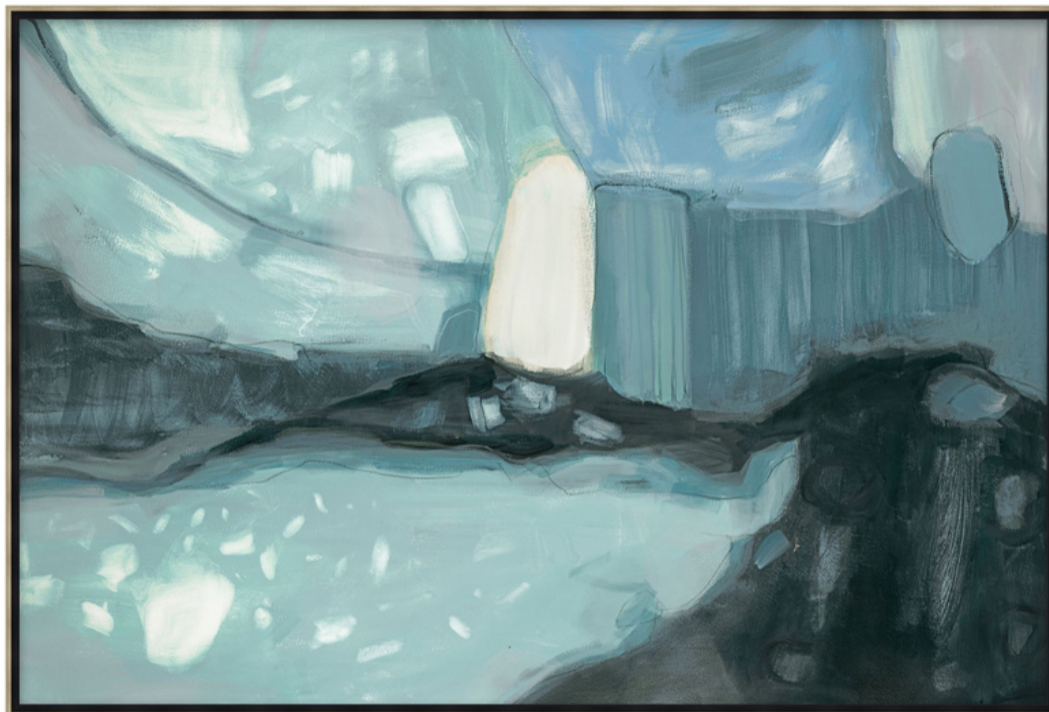

THEODORE ALEXANDER

Twinkling Sky 1

D2801S56016-4738

Twinkling Sky 1 is representative of abstract landscape art that fuses traditional landscape motifs with elements of abstract technique. This work on canvas radiates energy and movement utilizing strongly defined structural shapes that combine with fluid swathes of color. Contour and implied lines co-exist with irregular forms in a charming color palette of teal, charcoal, denim, and vanilla. Part of the carefully curated ART by TA collection.

- ▶ Canvas, Hand Embellished Semi Gloss, F1328 - Warm Silver Floater Frame - Width: 0.375

W 49 x D 2 x H 33 inches

Material(s):

Collection: Art by TA

Style: Modern / Formal Modern

Type: Décor / Wall Art