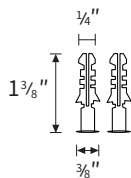

We always at your service 7days in 24hrs
YOUR SATISFACTION IS OUR RESPONSIBILITY!

Package Included

Unit: inch

Lag Bolt(x2)

Wall Plugs (x2)

Round Head Screw(x2)

Plain Washer(x2)

- Our products are made of high-quality materials, and each process and parts also pursue exquisite workmanship.