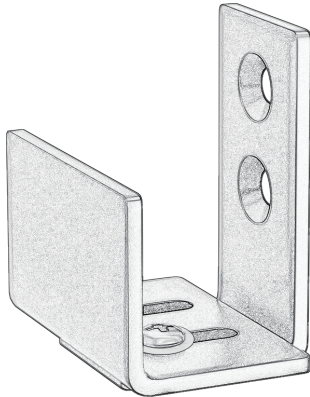

HomLux

Adjustable Floor Guide Manual - Model 4 (1 PCS)

E-Mail: official@homluxproducts.com

Heart For Service

Your feedback and comments are important to us and we encourage you to email us directly for listed conditions:

We always at your service 7days in 24hrs
YOUR SATISFACTION IS OUR RESPONSIBILITY!

Package Included

Unit: inch

Lag Bolt(x2)

Wall Plugs (x2)

Round Head Screw(x2)

Plain Washer(x2)

- Our products are made of high-quality materials, and each process and parts also pursue exquisite workmanship.