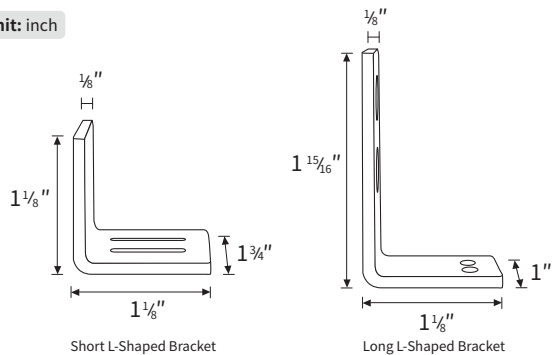

We always at your service 7days in 24hrs
YOUR SATISFACTION IS OUR RESPONSIBILITY!

Package Included

Unit: inch

Lag Bolt(x2)

Wall Plugs (x2)

Round Head Screw(x2)

Plain Washer(x2)

- Our products are made of high-quality materials, and each process and parts also pursue exquisite workmanship.