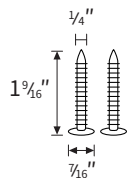

We always at your service 7days in 24hrs
YOUR SATISFACTION IS OUR RESPONSIBILITY!

Package Included

Unit: inch

Lag Bolt(x2)

Wall Plugs (x2)

Round Head Screw(x2)

Plain Washer(x2)

- Our products are made of high-quality materials, and each process and parts also pursue exquisite workmanship.