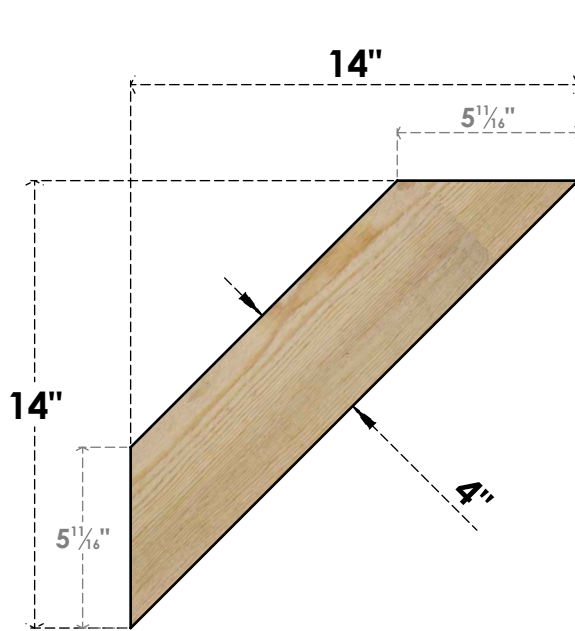

# BRC04X14X14TRA00RDF

4"W X 14"D X 14"H TRADITIONAL ROUGH SAWN BRACE, DOUGLAS FIR

**SIDE**

**FRONT**

EKENA MILLWORK  
2300 WEST MAIN ST.  
CLARKSVILLE, TX 75426  
TOLL FREE: 866-607-0453  
WWW.EKENAMILLWORK.COM