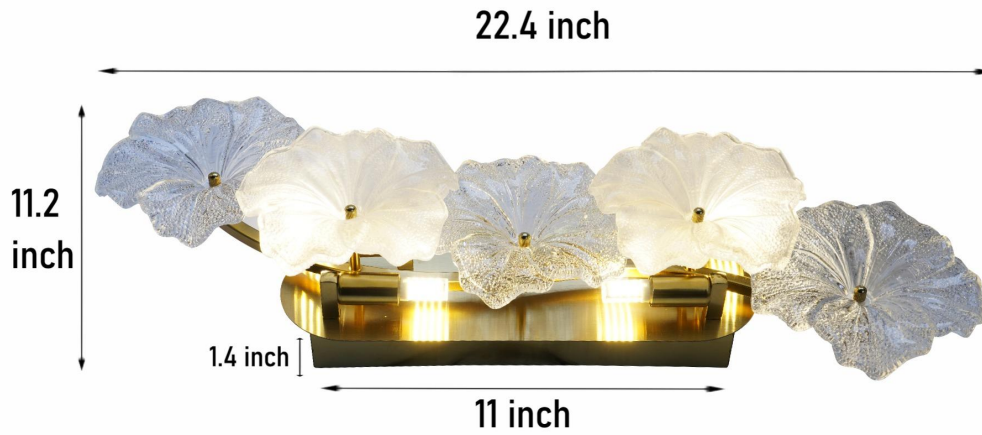

PRODUCT DIMENSIONS

G9 Base X4
(Including Three Color Light Bulbs)