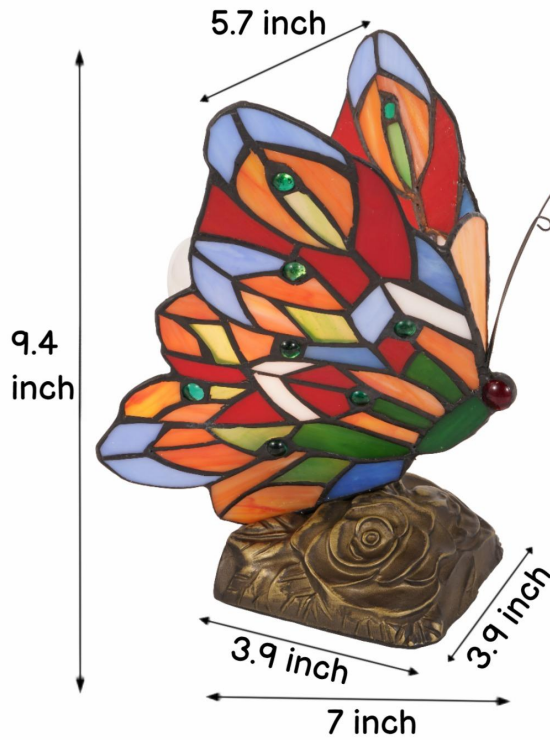

PRODUCT DIMENSION

E26 Base X 1

(Excluding light bulbs)

Equipped with US standard plug

Product Information

Material: Glass

Base material: resin

Base color: antique bronze

Power cord length: 64.96 inch

Switch: button switch