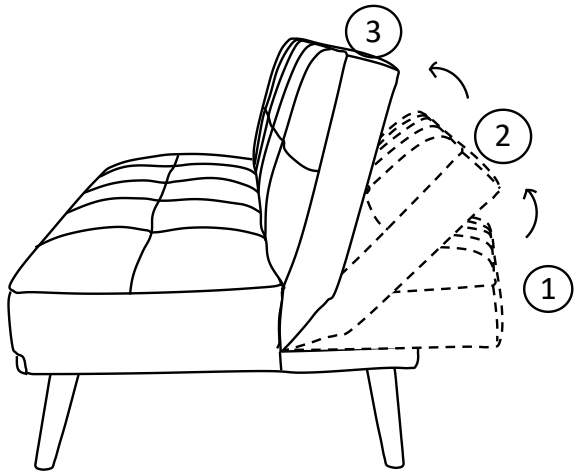

User Manual

Product Name: SOFA BED

Model Number: JM2294/JM2295/JM2296

Size: W180*D84*H82CM

Application: Indoor Use

Main & Auxiliary Materials: Solid Wood, Foam, Fabric

Usage: Sit or lie down on the sofa, put down the back can be a bed.

H200mm
A.4 pieces

M4*55mm
B.1 piece

1/4*20mm
C.16 pieces

Φ9*19*1mm
D.16 pieces

E.1 piece

①

②

③