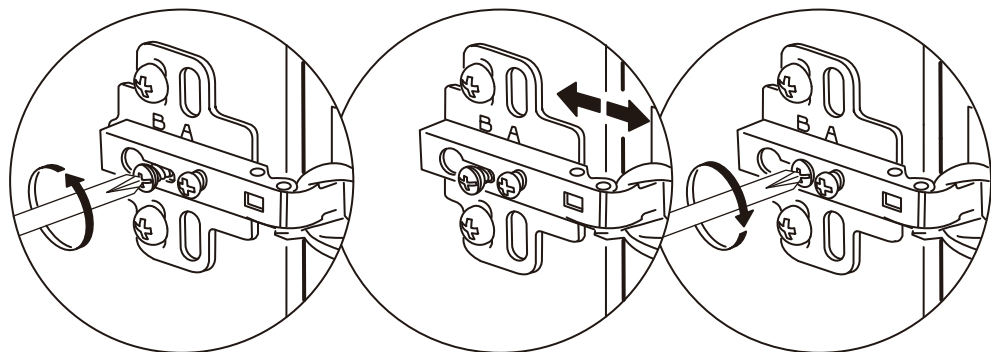

G		x2
H		x4

D		x8
F		x4

Assembly(EN)/Montageschritte(DE)

20

K		x1
D		x32

Assembly(EN)/Montageschritte(DE)

1.

To adjust the vertical position of the door, you need to manually adjust it up or down before tightening the screws.

2.

3.

To adjust the door horizontally, you need to manually adjust it forwards and wards before tightening the screws.

Assembly(EN)/Montageschritte(DE)

21

WALL

N

x2