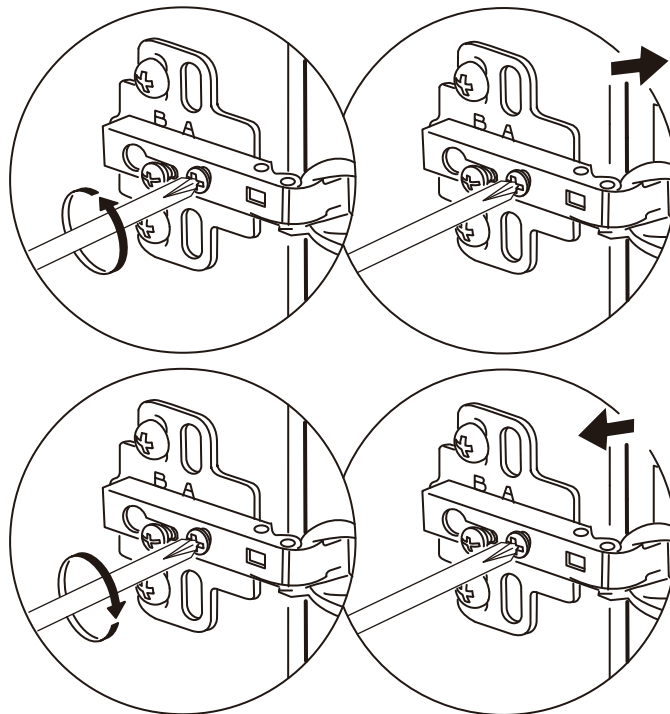

G		x2
H		x4

D		x8
F		x4

Assembly(EN)/Montageschritte(DE)

20

K		x1
D		x32

Assembly(EN)/Montageschritte(DE)

1.

To adjust the vertical position of the door, you need to manually adjust it up or down before tightening the screws.

2.

3.

To adjust the door horizontally, you need to manually adjust it forwards and wards before tightening the screws.

Assembly(EN)/Montageschritte(DE)

21

WALL

N

x2