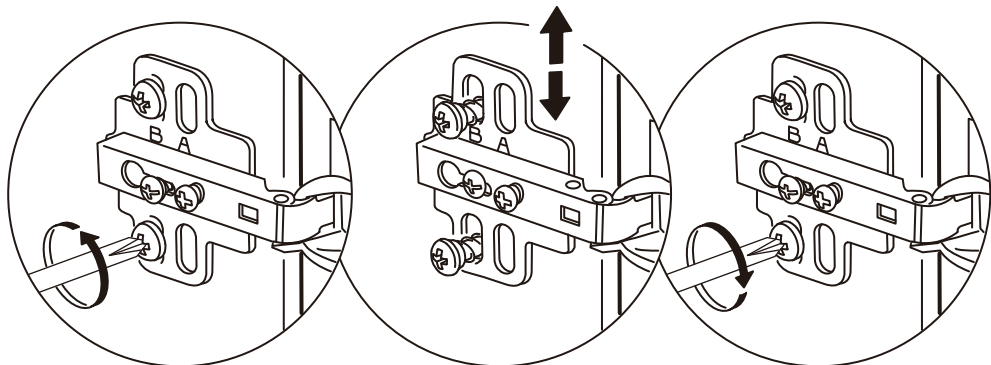

G		x2
H		x4

D		x8
F		x4

Assembly(EN)/Montageschritte(DE)

20

K		x1
D		x32

Assembly(EN)/Montageschritte(DE)

1.

To adjust the vertical position of the door, you need to manually adjust it up or down before tightening the screws.

2.

3.

To adjust the door horizontally, you need to manually adjust it forwards and wards before tightening the screws.

Assembly(EN)/Montageschritte(DE)

21

WALL

N

x2