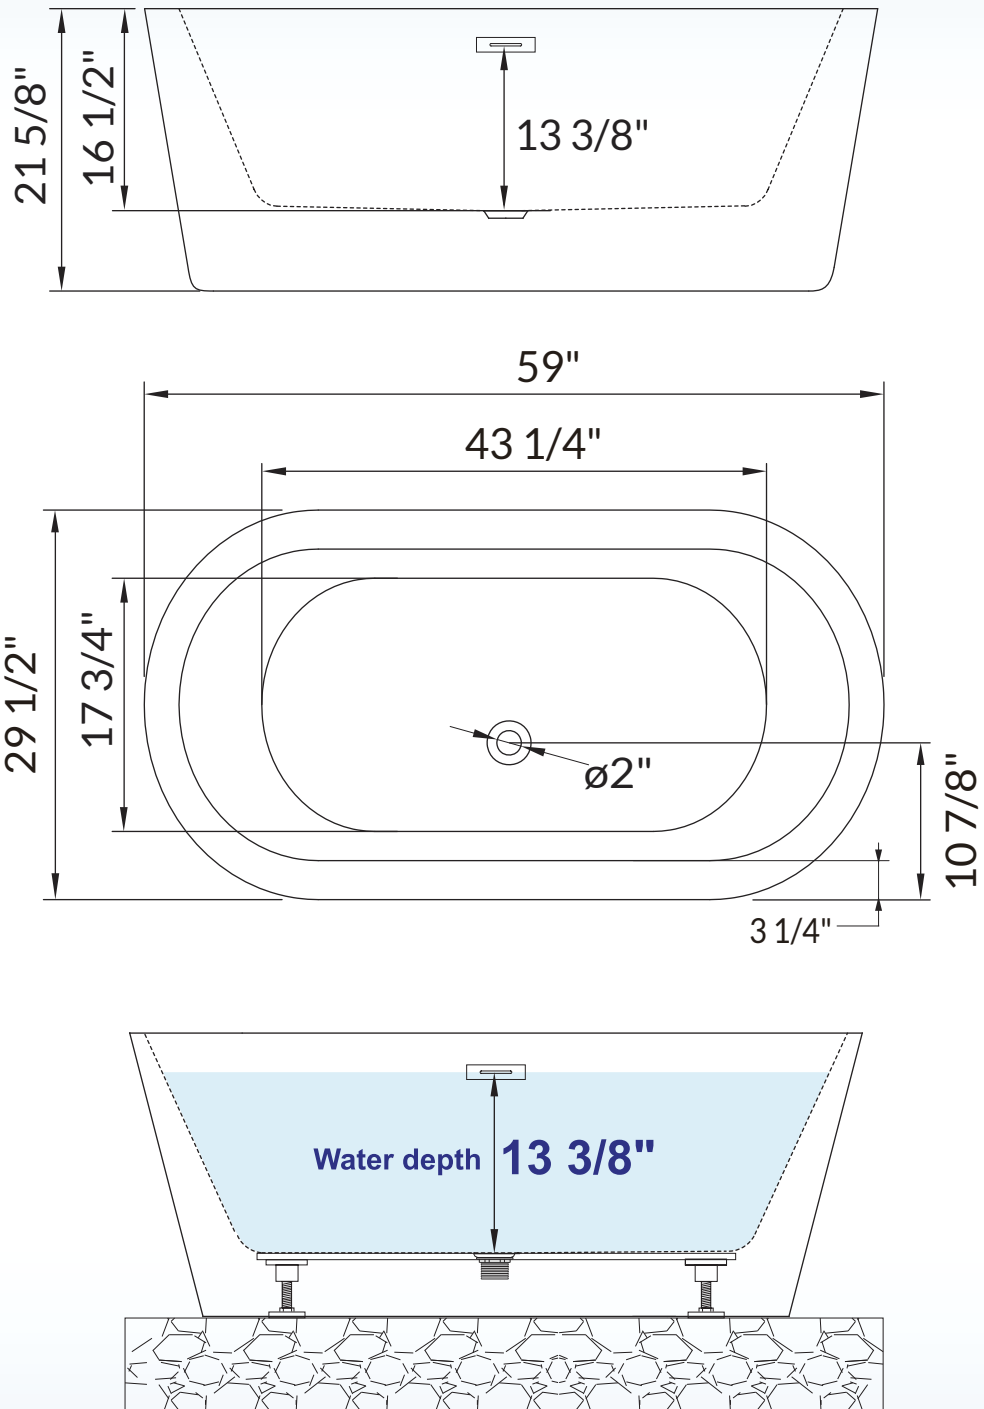

WOODBIDGE®

IMPORTANT INFORMATION

- Measurements are $\pm 1/2"$ and subject to change without notice
- Specifications & Configurations are subject to change without notice
- Please measure tub on-site before installation

- Measurements herein supersede all others published prior to publication date shown below
- Before ordering or installing, please consider future access to equipment