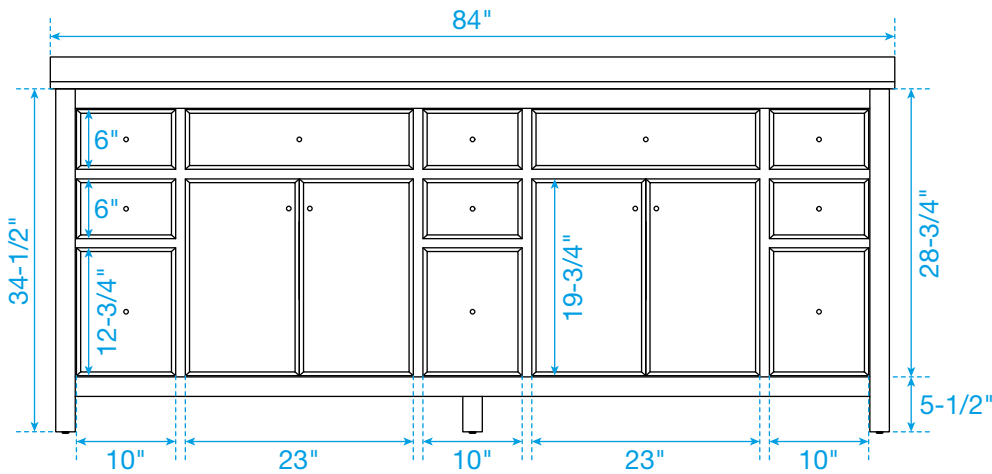

WYNDHAM COLLECTION

TOP VIEW OF VANITY CABINET

*Note: Due to high probability of breakage, the backsplash comes in two pieces, cut from the same piece. All measurements are $\pm 1/4"$.

WC-9292-84-DBL