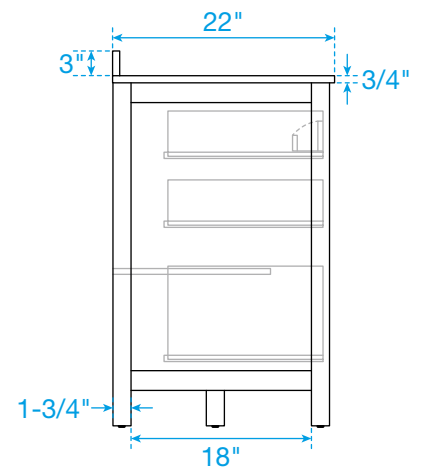

WYNDHAM COLLECTION

TOP VIEW OF VANITY CABINET

*Note: Due to high probability of breakage, the backsplash comes in two pieces, cut from the same piece. All measurements are $\pm 1/4"$.

WC-9292-84-DBL