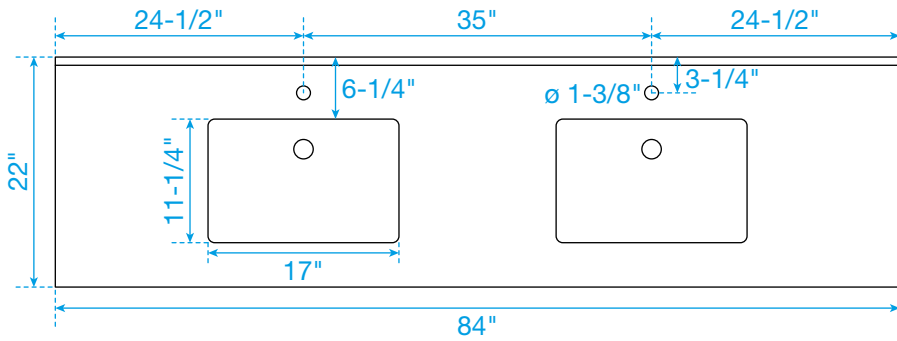

WYNDHAM COLLECTION

TOP VIEW OF VANITY CABINET

*Note: Due to high probability of breakage, the backsplash comes in two pieces, cut from the same piece. All measurements are $\pm 1/4"$.

WC-9292-84-DBL