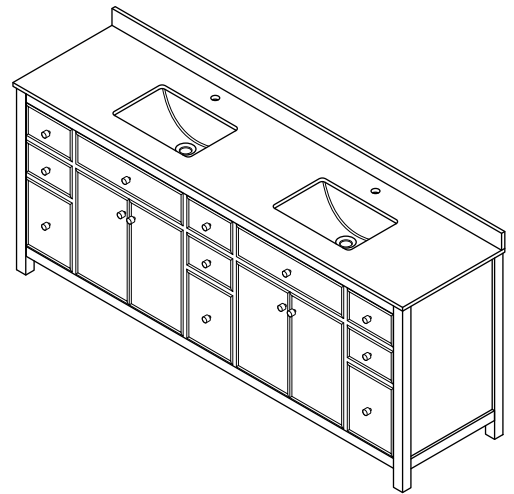

WYNDHAM COLLECTION

TOP VIEW OF VANITY CABINET

*Note: Due to high probability of breakage, the backsplash comes in two pieces, cut from the same piece. All measurements are $\pm 1/4"$.

WC-9292-84-DBL