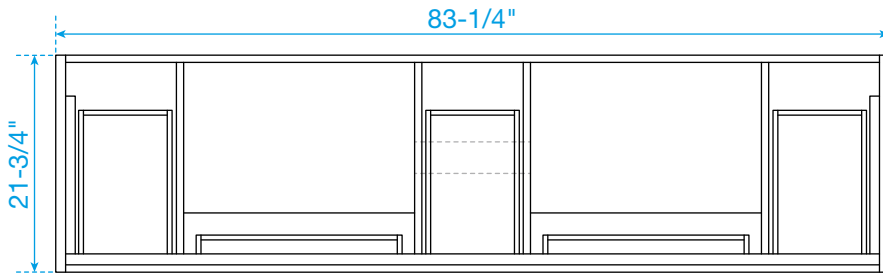

WYNDHAM COLLECTION

TOP VIEW OF VANITY CABINET

*Note: Due to high probability of breakage, the backsplash comes in two pieces, cut from the same piece. All measurements are $\pm 1/4"$.

WC-9292-84-DBL