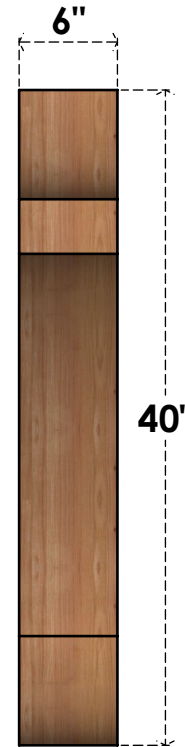

BRC06X40X40OLY00RWR

6"W X 40"D X 40"H OLYMPIC ROUGH SAWN BRACE, WESTERN RED CEDAR

SIDE

FRONT

EKENA MILLWORK
2300 WEST MAIN ST.
CLARKSVILLE, TX 75426
TOLL FREE: 866-607-0453
WWW.EKENAMILLWORK.COM

NOTES

1. INSTALLATION TO BE COMPLETED IN ACCORDANCE WITH MANUFACTURER'S SPECIFICATIONS.
2. DRAWING MAY NOT BE TO SCALE
3. THIS DRAWING IS INTENDED FOR DESIGN AND PLANNING PURPOSES ONLY.
4. ALL INFORMATION CONTAINED HEREIN WAS CURRENT AT THE TIME OF DEVELOPMENT BUT MUST BE REVIEWED AND APPROVED BY THE PRODUCT MANUFACTURER TO BE CONSIDERED ACCURATE.
5. PRODUCTS ARE NOT KILN DRIED. THIS ITEM IS UNIQUE AND WILL CONTAIN THE NATURAL VARIATIONS THAT THE WOOD SPECIES OFFERS. THIS MAY RESULT IN VARIATIONS UP TO 1/4"