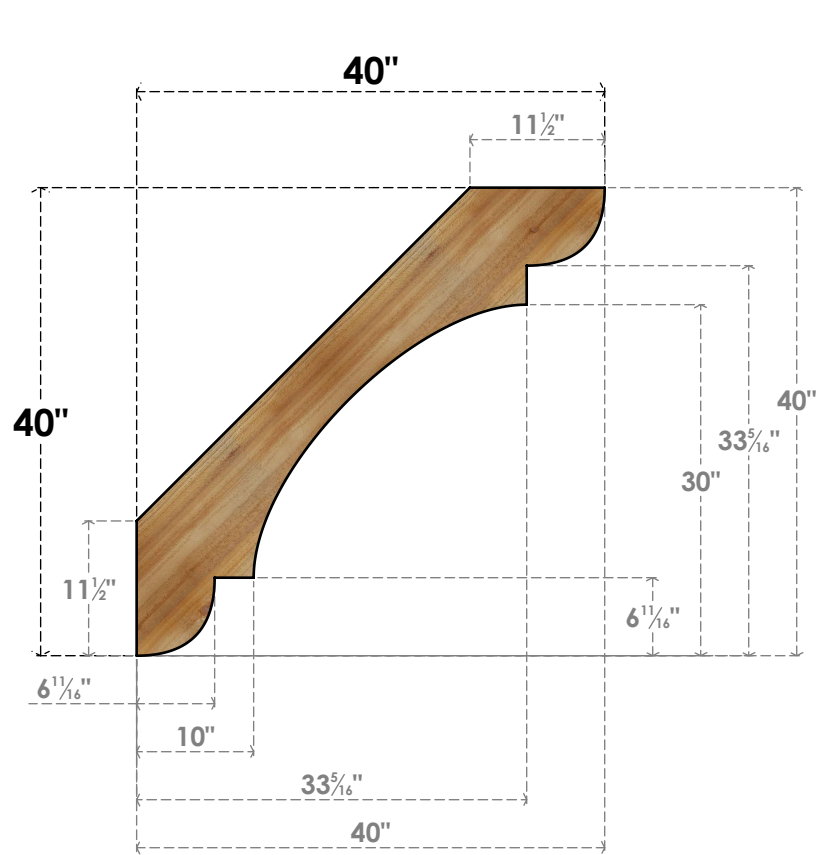

BRC06X40X40OLY00RWR

6"W X 40"D X 40"H OLYMPIC ROUGH SAWN BRACE, WESTERN RED CEDAR

SIDE

FRONT

EKENA MILLWORK
2300 WEST MAIN ST.
CLARKSVILLE, TX 75426
TOLL FREE: 866-607-0453
WWW.EKENAMILLWORK.COM

NOTES

1. INSTALLATION TO BE COMPLETED IN ACCORDANCE WITH MANUFACTURER'S SPECIFICATIONS.
2. DRAWING MAY NOT BE TO SCALE
3. THIS DRAWING IS INTENDED FOR DESIGN AND PLANNING PURPOSES ONLY.
4. ALL INFORMATION CONTAINED HEREIN WAS CURRENT AT THE TIME OF DEVELOPMENT BUT MUST BE REVIEWED AND APPROVED BY THE PRODUCT MANUFACTURER TO BE CONSIDERED ACCURATE.
5. PRODUCTS ARE NOT KILN DRIED. THIS ITEM IS UNIQUE AND WILL CONTAIN THE NATURAL VARIATIONS THAT THE WOOD SPECIES OFFERS. THIS MAY RESULT IN VARIATIONS UP TO 1/4"