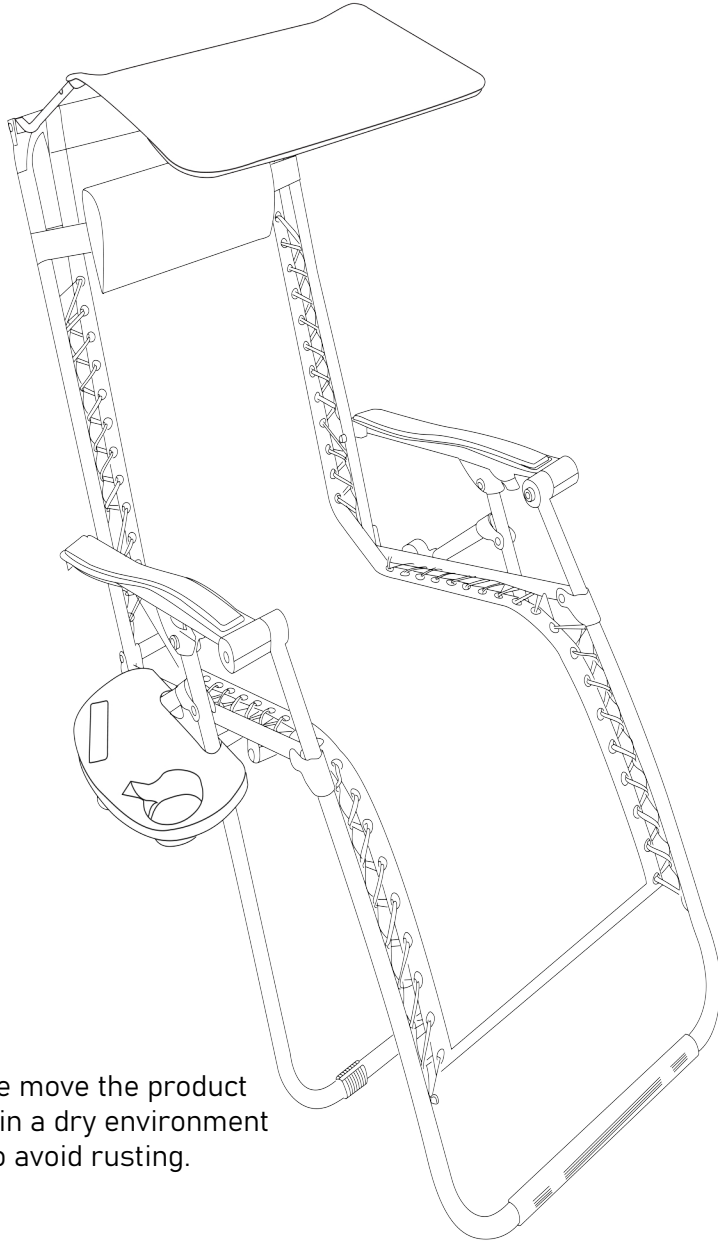

# Zero Gravity Chair Installation Instruction

Tips: Please move the product indoors or in a dry environment after use to avoid rusting.

## **The way to close and open the chair**

Please adjust your zero gravity chair before use and be careful not to overexert yourself when lying down

The locking system allows you to lock the chair in any position. Simply lean back, lock your position and enjoy your comfortable lying time.