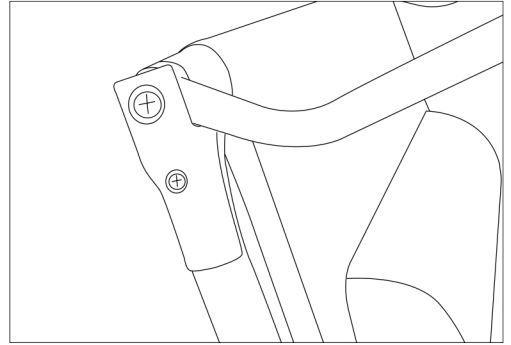

## **The way to close and open the chair**

Please adjust your zero gravity chair before use and be careful not to overexert yourself when lying down

The locking system allows you to lock the chair in any position. Simply lean back, lock your position and enjoy your comfortable lying time.