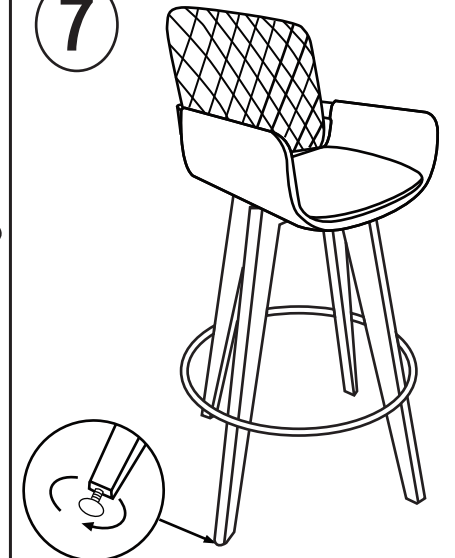

A*1 	B*1 	C*1 	D*1 	E*1 	F*1 	
G*1+1  M6X30mm	H*8+1  M6X45mm	I*2+1  M6X25mm	J*2+1  M6X20mm	K*2+1  Rubber Washer	L*1  M6	M*1  SPARE FOOT NAIL

1

2

3

4

5

6

7

Note: adjust the foot nails to make the chair balance.