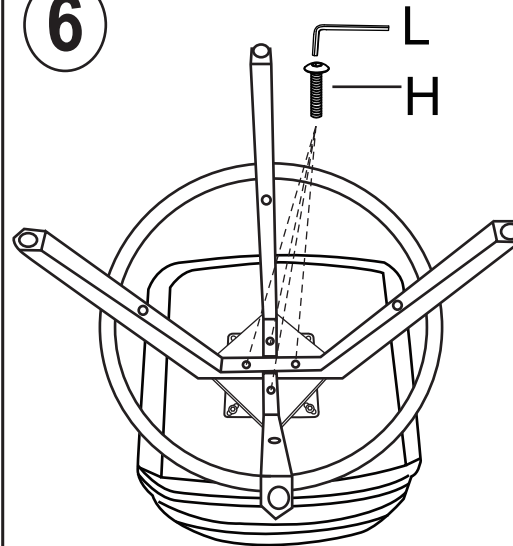

A*1 	B*1 	C*1 	D*1 	E*1 	F*1 	
G*1+1  M6X30mm	H*8+1  M6X45mm	I*2+1  M6X25mm	J*2+1  M6X20mm	K*2+1  Rubber Washer	L*1  M6	M*1  SPARE FOOT NAIL

1

2

3

4

5

6

7

Note: adjust the foot nails to make the chair balance.