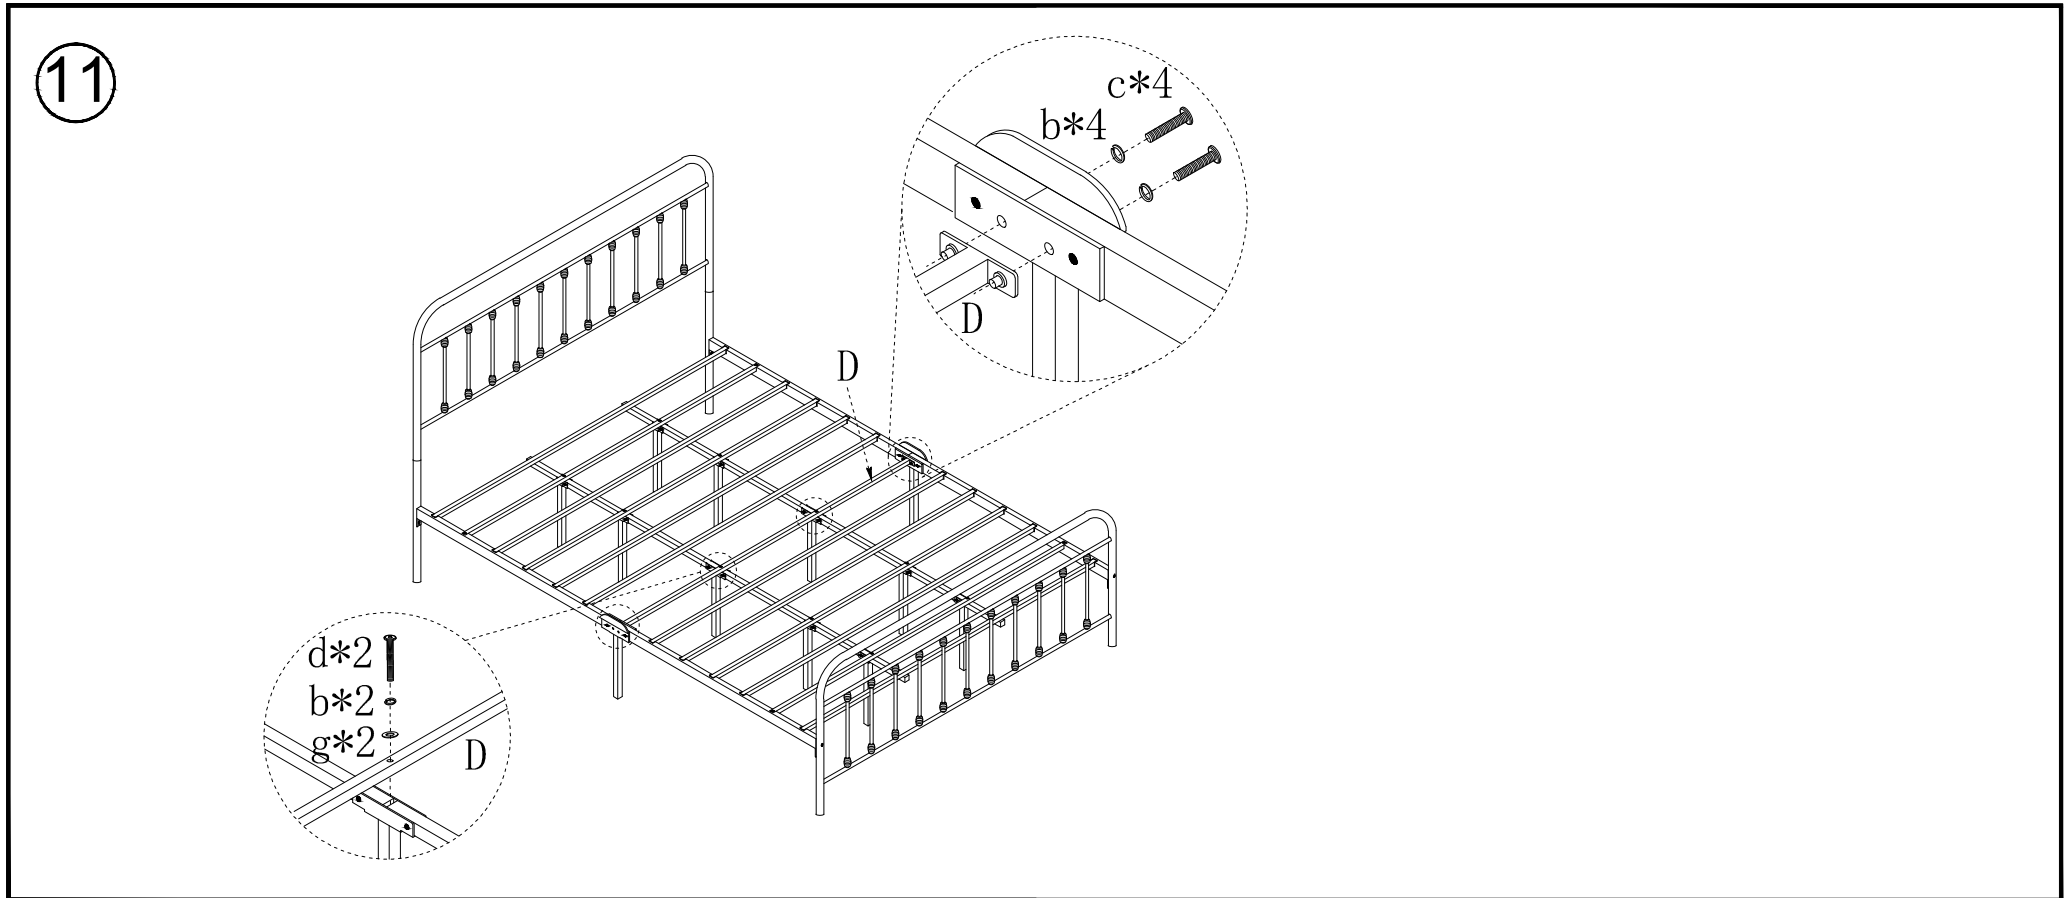

7

Warranty Information:

We warranty this product to be free from defects in materials. This warranty covers one year from the date of original purchase. If you have any query about bed, please contact our after-sale support email: hyj2022@outlook.com