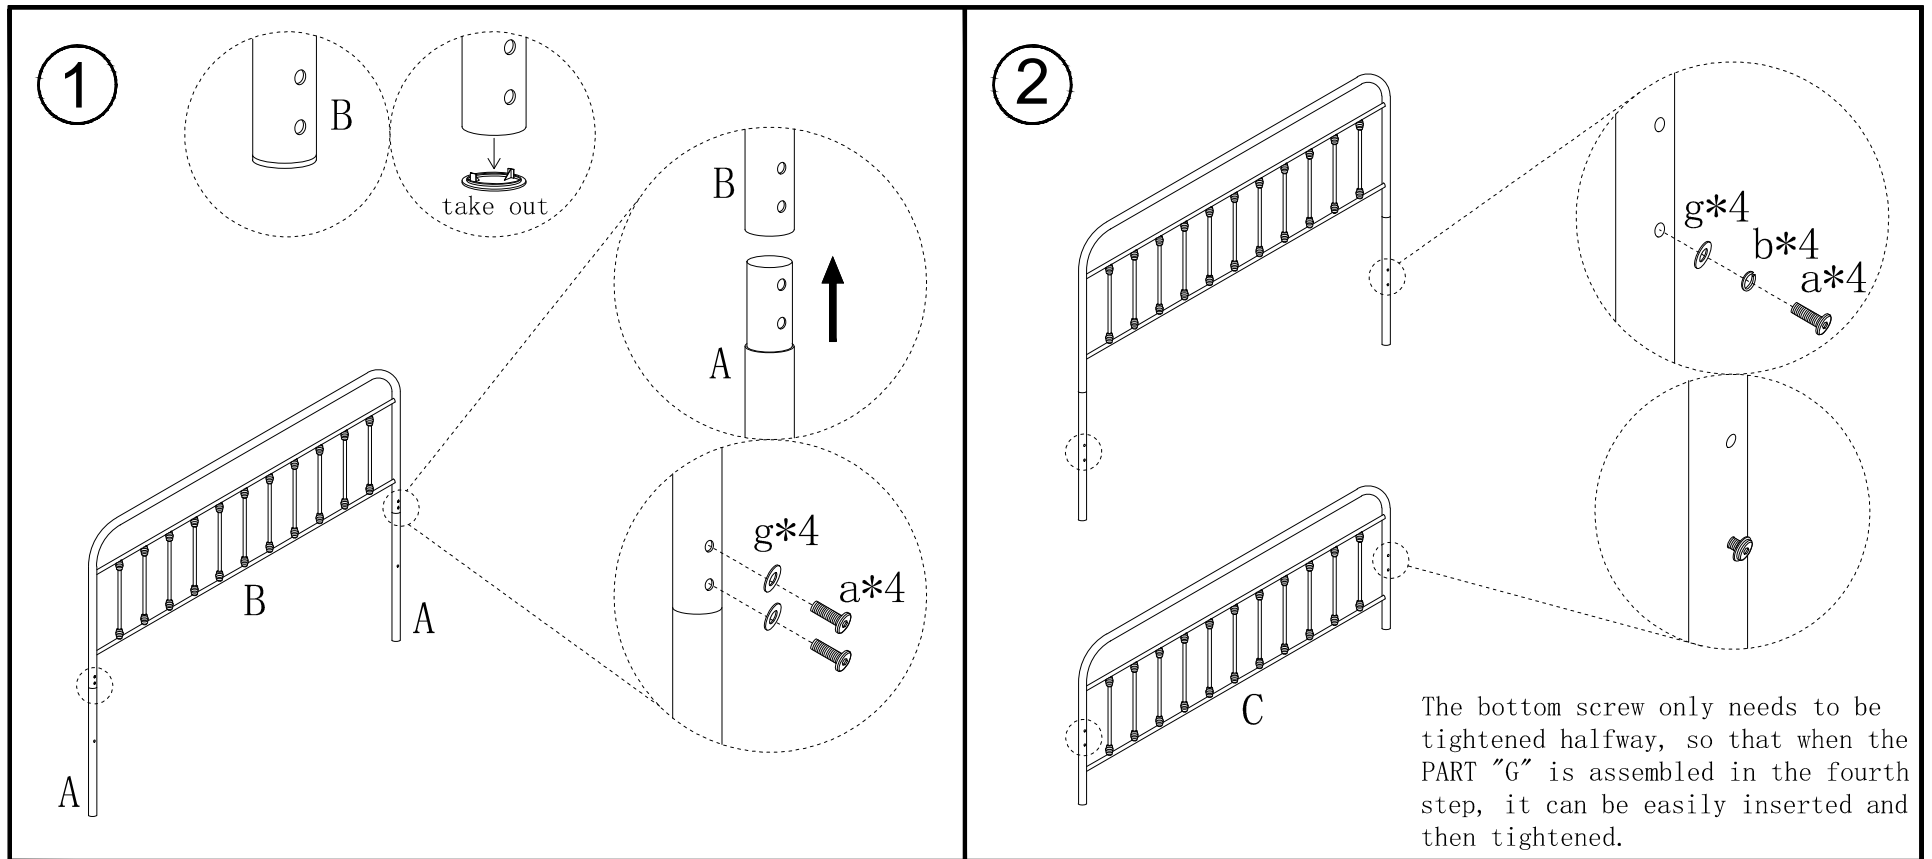

ASSEMBLY INSTRUCTION

MODEL NUMBER:

NOTES:

- The item is only intended to be used indoors. The product must be assembled and used in accordance with the provisions of the manual.
- It is recommended that assembly is undertaken by about 2 adults. Please read assembly instructions before assembly and strictly adhere to each step outlined. Estimated assembly time is 30 minutes.

WARNING:

- **WARNING FOR YOUNG CHILDREN** - This product contains small components, please ensure that they are kept away from small children while assembling.

1

PARTS LIST

A	B	C	D	E	F				
 2pcs	 1pc	 1pc	 1pc	 2pcs	 8pcs				
G	H	I	a	b	c	d	e	f	g
 2pcs	 2pcs	 2pcs	 M6*15 8pcs	 18pcs	 M6*40 8pcs	 M6*60 14pcs	 M4 1pc	 4pcs	 26pcs

2

NOTE: PLEASE DO NOT TIGHTEN THE BOLTS UNTIL ALL FIXED

3

3

BEWARE OF CLAMP HAND

4

Before assembling the mattress tube, please check whether the plastic clip is fastened on the bed beam, as shown in the picture, please fasten it by hand.