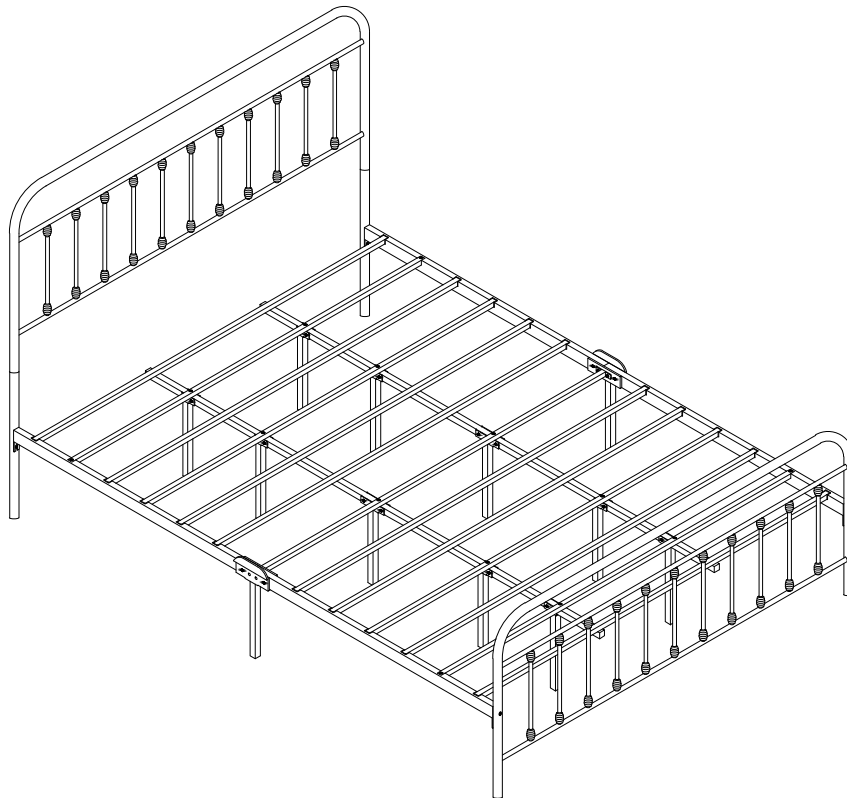

ASSEMBLY INSTRUCTION

MODEL NUMBER:

NOTES:

- The item is only intended to be used indoors. The product must be assembled and used in accordance with the provisions of the manual.
- It is recommended that assembly is undertaken by about 2 adults. Please read assembly instructions before assembly and strictly adhere to each step outlined. Estimated assembly time is 30 minutes.

WARNING:

- **WARNING FOR YOUNG CHILDREN** - This product contains small components, please ensure that they are kept away from small children while assembling.

1

PARTS LIST

A	B	C	D	E	F				
 2pcs	 1pc	 1pc	 1pc	 2pcs	 8pcs				
G	H	I	a	b	c	d	e	f	g
 2pcs	 2pcs	 2pcs	 M6*15 8pcs	 18pcs	 M6*40 8pcs	 M6*60 14pcs	 M4 1pc	 4pcs	 26pcs

2

NOTE: PLEASE DO NOT TIGHTEN THE BOLTS UNTIL ALL FIXED

3

3

BEWARE OF CLAMP HAND

4

Before assembling the mattress tube, please check whether the plastic clip is fastened on the bed beam, as shown in the picture, please fasten it by hand.