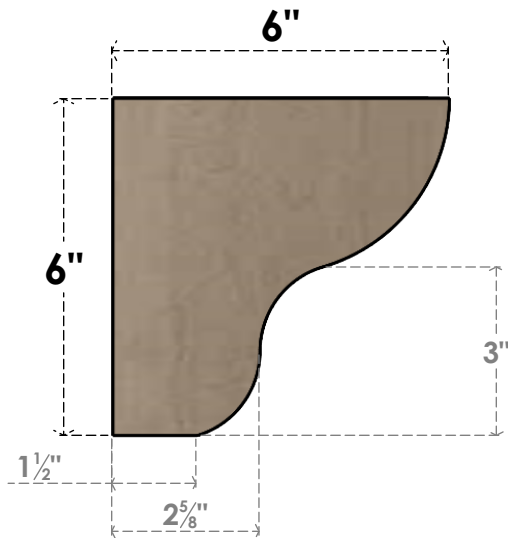

# ITEM NUMBER: CORU03X06X06GRNRCPR

3"W X 6"D X 6"H SERIES 1 CLASSIC GREENSBORO ROUGH CEDAR  
TIMBERTHANE FAUX WOOD CORBEL, PRIMED

**SIDE PROFILE**

**FRONT PROFILE**

**ISOMETRIC**

EKENA MILLWORK  
2300 WEST MAIN ST.  
CLARKSVILLE, TX 75426  
TOLL FREE: 866-607-0453  
WWW.EKENAMILLWORK.COM

NOTES

1. INSTALLATION TO BE COMPLETED IN ACCORDANCE WITH MANUFACTURER'S SPECIFICATIONS.
2. DRAWING MAY NOT BE TO SCALE
3. THIS DRAWING IS INTENDED FOR DESIGN AND PLANNING PURPOSES ONLY.
4. ALL INFORMATION CONTAINED HEREIN WAS CURRENT AT THE TIME OF DEVELOPMENT BUT MUST BE REVIEWED AND APPROVED BY THE PRODUCT MANUFACTURER TO BE CONSIDERED ACCURATE.
5. TIMBERTHANE ARCHITECTURAL PRODUCTS ARE MADE FROM HIGH DENSITY URETHANE AND COME FACTORY PRIMED