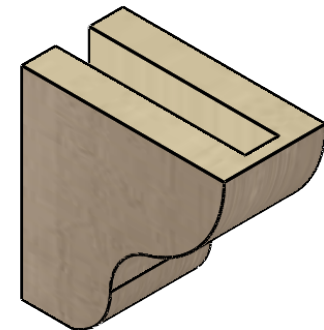

# ITEM NUMBER: CORU03X06X06GRNRCPR

3"W X 6"D X 6"H SERIES 1 CLASSIC GREENSBORO ROUGH CEDAR  
TIMBERTHANE FAUX WOOD CORBEL, PRIMED

**SIDE PROFILE**

**FRONT PROFILE**

**ISOMETRIC**

EKENA MILLWORK  
2300 WEST MAIN ST.  
CLARKSVILLE, TX 75426  
TOLL FREE: 866-607-0453  
WWW.EKENAMILLWORK.COM