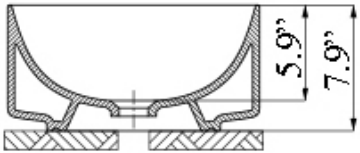

Collection Bloom	Model Bloom 40.40	Dimensions Metric <i>1 inch = 2.54 cm</i> <i>1 inch = 25.4 mm</i>	 1051 Lea Drive - Collegeville, PA 19426 Tel. 215 513 9400 - Fax 610 831 0215 www.ws bathcollections.com - info@ws bathcollectins.com
------------------------------	-------------------------------	---	---

* WS Bath Collections reserve the right to make revisions without notice to product specifications, dimensions, or information.

<p>Collection Bloom</p>	<p>Model Bloom 40.40</p>	<p>Dimensions Metric <i>1 inch = 2.54 cm</i> <i>1 inch = 25.4 mm</i></p>	 <p>1051 Lea Drive - Collegeville, PA 19426 Tel. 215 513 9400 - Fax 610 831 0215 www.ws bathcollections.com - info@ws bathcollectins.com</p>
--------------------------------------	---------------------------------------	--	---