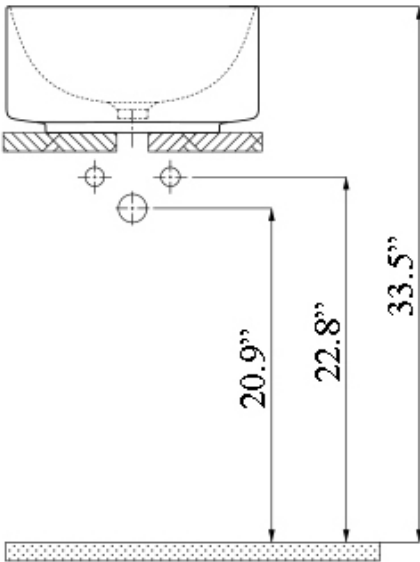

Collection Bloom	Model Bloom 40.40	Dimensions Metric <i>1 inch = 2.54 cm</i> <i>1 inch = 25.4 mm</i>	 1051 Lea Drive - Collegeville, PA 19426 Tel. 215 513 9400 - Fax 610 831 0215 www.ws bathcollections.com - info@ws bathcollectins.com
------------------------------	-------------------------------	---	---

* WS Bath Collections reserve the right to make revisions without notice to product specifications, dimensions, or information.

<p>Collection Bloom</p>	<p>Model Bloom 40.40</p>	<p>Dimensions Metric <i>1 inch = 2.54 cm</i> <i>1 inch = 25.4 mm</i></p>	 <p>1051 Lea Drive - Collegeville, PA 19426 Tel. 215 513 9400 - Fax 610 831 0215 www.ws bathcollections.com - info@ws bathcollectins.com</p>
--------------------------------------	---------------------------------------	--	---

<p>Collection Drains & Traps</p>	<p>Model Drains & Traps</p>	<p>Dimensions Metric <i>1 inch = 2.54 cm</i> <i>1 inch = 25.4 mm</i></p>	<p style="text-align: right;">01.2025</p>  <p>1051 Lea Drive - Collegeville, PA 19426 Tel. 215 513 9400 - Fax 610 831 0215 www.ws bathcollections.com - info@ws bathcollections.com</p>
---	--	---	---