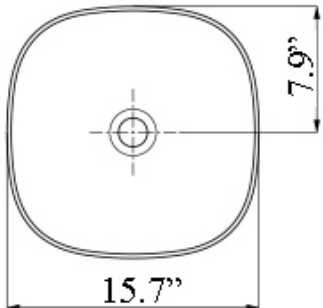

SKU# | Options:

- Bloom 40.40 WG | Glossy White
- Bloom 40.40 WM | Matte White
- Bloom 40.40 BM | Matte Black

Finishes:

-  Glossy White
-  Matte White
-  Matte Black

* WS Bath Collections reserve the right to make revisions without notice to product specifications, dimensions, or information.

Collection Bloom	Model Bloom 40.40	Dimensions Metric <i>1 inch = 2.54 cm</i> <i>1 inch = 25.4 mm</i>	 1051 Lea Drive - Collegeville, PA 19426 Tel. 215 513 9400 - Fax 610 831 0215 www.ws bathcollections.com - info@ws bathcollectins.com
------------------------------	-------------------------------	---	---

* WS Bath Collections reserve the right to make revisions without notice to product specifications, dimensions, or information.

<p>Collection Bloom</p>	<p>Model Bloom 40.40</p>	<p>Dimensions Metric <i>1 inch = 2.54 cm</i> <i>1 inch = 25.4 mm</i></p>	 <p>1051 Lea Drive - Collegeville, PA 19426 Tel. 215 513 9400 - Fax 610 831 0215 www.ws bathcollections.com - info@ws bathcollectins.com</p>
--------------------------------------	---------------------------------------	--	---