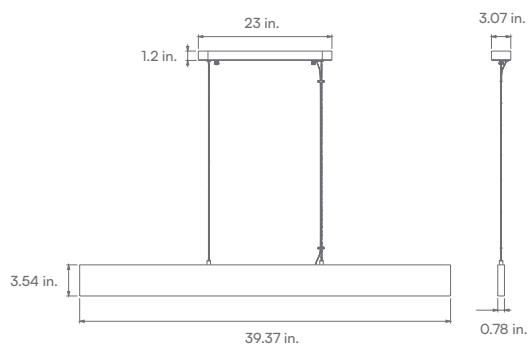

Artisan skills permeate into your life

SPECIFICATION

- **CRI**
80 CRI
- **Input Power**
20 W
- **Lumen Output**
1795 lm
- **Color Temperature**
3000K
- **Operating Voltage**
100-240V
- **Materials**
Walnut Wood, Aluminium Steel
- **Dimension**
39.37" X 0.78" X 3.54"
- **Wire Length**
26.24 in.
- **Flange Size**
Left:
14.96" X 2.16" X 1.06"
Right:
15.74" X 3.54" X 1.18"