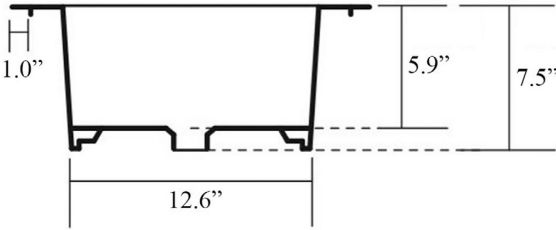

Collection Skyland	Model Skyland SKL 32133	Dimensions Metric <i>1 inch = 2.54 cm</i> <i>1 inch = 25.4 mm</i>	 1051 Lea Drive - Collegeville, PA 19426 Tel. 215 513 9400 - Fax 610 831 0215 www.ws bathcollections.com - info@ws bathcollections.com
--------------------------------	-------------------------------------	---	---

recommended cutting template $\varnothing 14.2''$
square 14.2" x 14.2" for tap hole

* WS Bath Collections reserves the right to revise dimensions or information on this sheet without notice

<p>Collection Skyland</p>	<p>Model Skyland SKL 32133</p>	<p>Dimensions Metric 1 inch = 2.54 cm 1 inch = 25.4 mm</p>	 <p>1051 Lea Drive - Collegeville, PA 19426 Tel. 215 513 9400 - Fax 610 831 0215 www.ws bathcollections.com - info@ws bathcollectins.com</p>
--	---	--	---

Dimensions Metric
1 inch = 2.54 cm
1 inch = 25.4 mm

WS[®]
BATH
COLLECTIONS

1051 Lea Drive - Collegeville, PA 19426
Tel. 215 513 9400 - Fax 610 831 0215

www.ws bathcollections.com - info@ws bathcollections.com