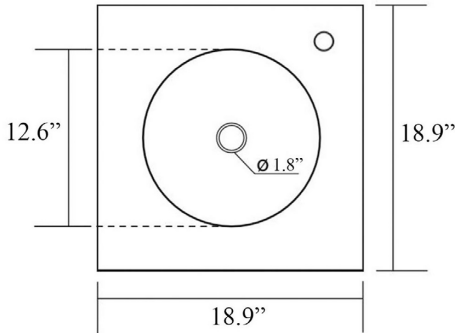

Collection Skyland	Model Skyland SKL 32133	Dimensions Metric <i>1 inch = 2.54 cm</i> <i>1 inch = 25.4 mm</i>	 1051 Lea Drive - Collegeville, PA 19426 Tel. 215 513 9400 - Fax 610 831 0215 www.ws bathcollections.com - info@ws bathcollections.com
--------------------------------	-------------------------------------	---	---

recommended cutting template $\varnothing 14.2''$
square 14.2" x 14.2" for tap hole

* WS Bath Collections reserves the right to revise dimensions or information on this sheet without notice

<p>Collection Skyland</p>	<p>Model Skyland SKL 32133</p>	<p>Dimensions Metric 1 inch = 2.54 cm 1 inch = 25.4 mm</p>	 <p>1051 Lea Drive - Collegeville, PA 19426 Tel. 215 513 9400 - Fax 610 831 0215 www.ws bathcollections.com - info@ws bathcollectins.com</p>
--	---	--	---

Dimensions Metric
1 inch = 2.54 cm
1 inch = 25.4 mm

WS[®]
BATH
COLLECTIONS

1051 Lea Drive - Collegeville, PA 19426
Tel. 215 513 9400 - Fax 610 831 0215

www.ws bathcollections.com - info@ws bathcollections.com