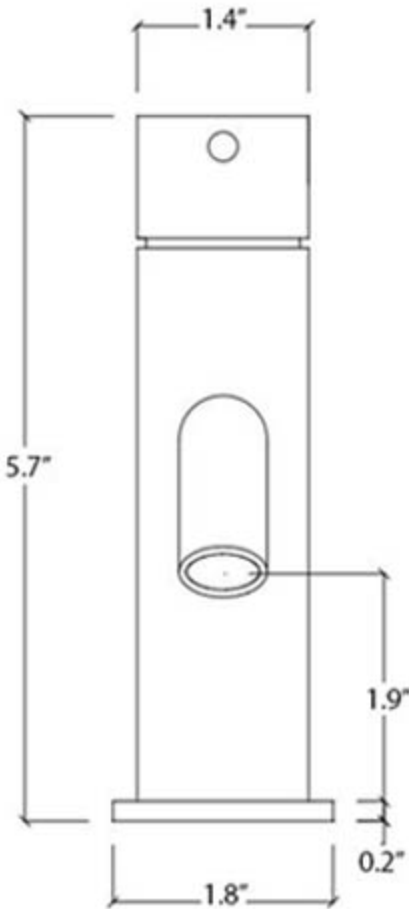

Features

- Modern Deck-Mounted Bathroom Faucet
- Single handle lever controls water flow and temperature
- Available in 3 Finishes: Polished Chrome, White, and Black
- Made of Lead-Free Solid Brass
- Requires Single-Hole Installation
- Includes Ceramic Disc Cartridge
- Flow Rate: 1.5 GPM
- Spout Reach: 4.4"

Flow T1.10

SKU# | Option:

- Flow T1.10.01 | Polished Chrome
- Flow T1.10.PR | Black
- Flow T1.10.BR | White

Finishes

-  Polished Chrome
-  White
-  Black

<p><b>Collection</b> Flow</p>	<p><b>Model  </b> Flow T1.10</p>	<p>Dimensions Metric  <i>1 inch = 2.54 cm</i>  <i>1 inch = 25.4 mm</i></p>	 <p>1051 Lea Drive - Collegeville, PA 19426          Tel. 215 513 9400 - Fax 610 831 0215  <a href="http://www.ws bathcollections.com">www.ws bathcollections.com</a> - <a href="mailto:info@ws bathcollectins.com">info@ws bathcollectins.com</a></p>
-----------------------------------	--------------------------------------	--	---

# Product Specs Sheets

**Collection**  
Flow

**Model** |  
Flow T1.10

Dimensions Metric  
1 inch = 2.54 cm  
1 inch = 25.4 mm

**WS**®  
BATH  
COLLECTIONS

1051 Lea Drive - Collegeville, PA 19426  
Tel. 215 513 9400 - Fax 610 831 0215  
[www.ws bathcollections.com](http://www.ws bathcollections.com) - [info@ws bathcollectins.com](mailto:info@ws bathcollectins.com)

On color finishings, do not use products containing alcohol, acetone and other solvents.

**Collection**  
Flow

**Model |**  
Flow T1.10

Dimensions Metric

1 inch = 2.54 cm  
1 inch = 25.4 mm

**WS**®  
**BATH**  
**COLLECTIONS**