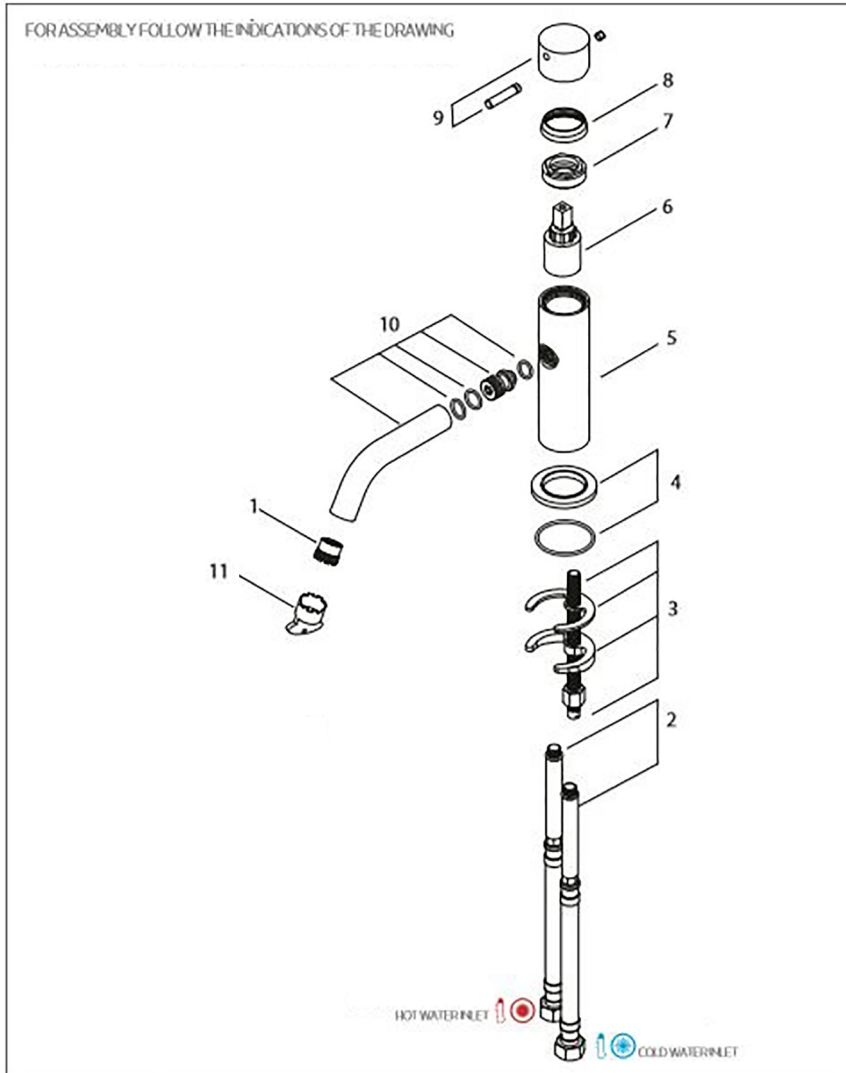

Features

- Modern Deck-Mounted Bathroom Faucet
- Single handle lever controls water flow and temperature
- Available in 3 Finishes: Polished Chrome, White, and Black
- Made of Lead-Free Solid Brass
- Requires Single-Hole Installation
- Includes Ceramic Disc Cartridge
- Flow Rate: 1.5 GPM
- Spout Reach: 4.4"

# Product Specs Sheets

**Collection**  
Flow

**Model** |  
Flow T1.10

Dimensions Metric  
1 inch = 2.54 cm  
1 inch = 25.4 mm

**WS**®  
BATH  
COLLECTIONS

1051 Lea Drive - Collegeville, PA 19426  
Tel. 215 513 9400 - Fax 610 831 0215  
[www.ws bathcollections.com](http://www.ws bathcollections.com) - [info@ws bathcollectins.com](mailto:info@ws bathcollectins.com)

## TECHNICAL DATA

Nº	DESCRIPTION
01	AERATOR
02	CONNECTION FLEXIBLE
03	FIXING KIT
04	PLATE
05	TAP BODY
06	CARTRIDGE
07	LOCKNUT
08	CARTRIDGES CONCEALER
09	HANDLE
10	SPOUT
11	AERATOR KEYS

On color finishings, do not use products containing alcohol, acetone and other solvents.

**Collection**  
Flow

**Model |**  
Flow T1.10

Dimensions Metric

1 inch = 2.54 cm  
1 inch = 25.4 mm

**WS**®  
**BATH**  
**COLLECTIONS**