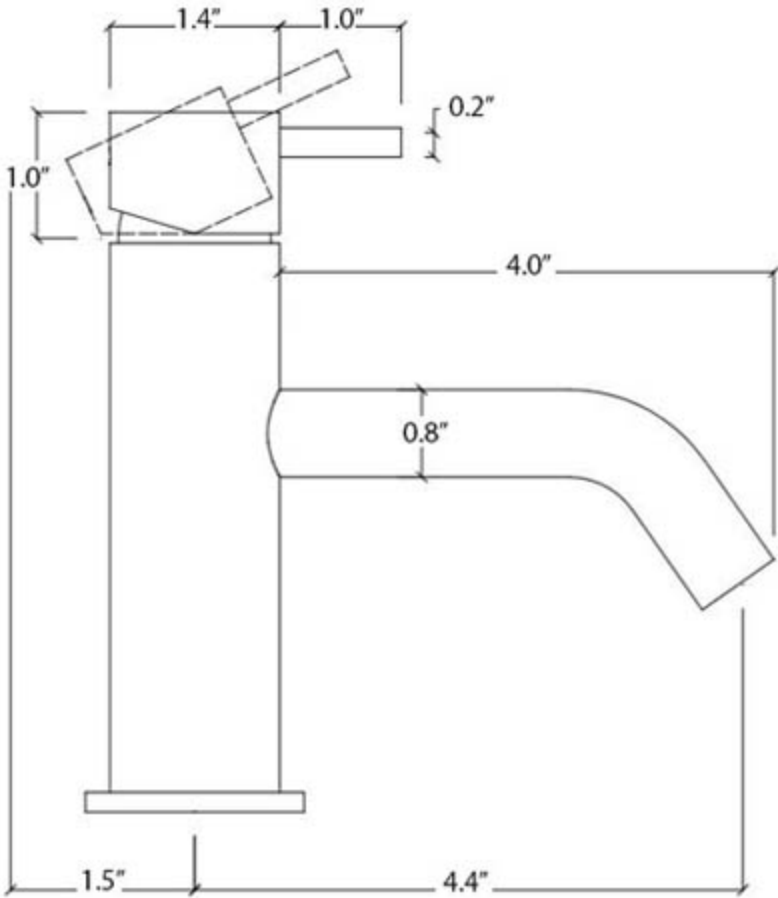

Features

- Modern Deck-Mounted Bathroom Faucet
- Single handle lever controls water flow and temperature
- Available in 3 Finishes: Polished Chrome, White, and Black
- Made of Lead-Free Solid Brass
- Requires Single-Hole Installation
- Includes Ceramic Disc Cartridge
- Flow Rate: 1.5 GPM
- Spout Reach: 4.4"

Flow T1.10

SKU# | Option:

- Flow T1.10.01 | Polished Chrome
- Flow T1.10.PR | Black
- Flow T1.10.BR | White

Finishes

-  Polished Chrome
-  White
-  Black

<p><b>Collection</b> Flow</p>	<p><b>Model  </b> Flow T1.10</p>	<p>Dimensions Metric  <i>1 inch = 2.54 cm</i>  <i>1 inch = 25.4 mm</i></p>	 <p>1051 Lea Drive - Collegeville, PA 19426          Tel. 215 513 9400 - Fax 610 831 0215  <a href="http://www.ws bathcollections.com">www.ws bathcollections.com</a> - <a href="mailto:info@ws bathcollectins.com">info@ws bathcollectins.com</a></p>
-----------------------------------	--------------------------------------	--	---

# Product Specs Sheets

**Collection**  
Flow

**Model** |  
Flow T1.10

Dimensions Metric  
1 inch = 2.54 cm  
1 inch = 25.4 mm

**WS**®  
BATH  
COLLECTIONS

1051 Lea Drive - Collegeville, PA 19426  
Tel. 215 513 9400 - Fax 610 831 0215  
[www.ws bathcollections.com](http://www.ws bathcollections.com) - [info@ws bathcollectins.com](mailto:info@ws bathcollectins.com)

On color finishings, do not use products containing alcohol, acetone and other solvents.

**Collection**  
Flow

**Model |**  
Flow T1.10

Dimensions Metric

1 inch = 2.54 cm  
1 inch = 25.4 mm

**WS**®  
**BATH**  
**COLLECTIONS**