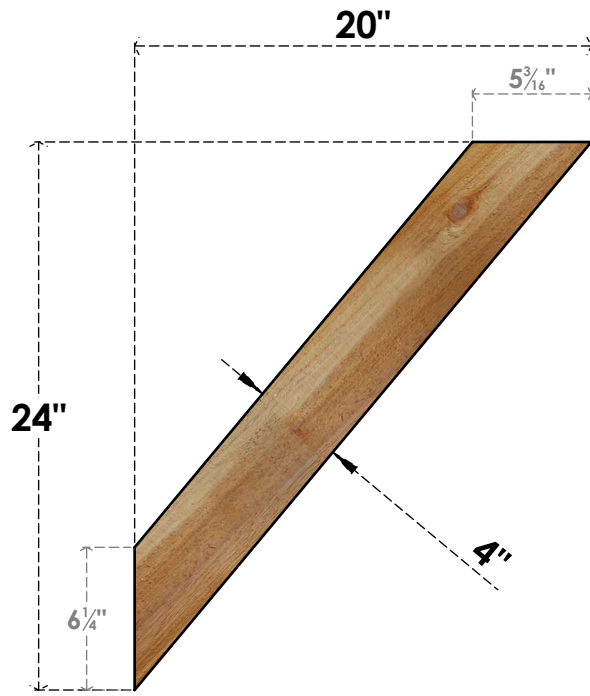

BRC04X20X24TRA00RWR

4"W X 20"D X 24"H TRADITIONAL ROUGH SAWN BRACE, WESTERN RED CEDAR

SIDE

FRONT

EKENA MILLWORK
2300 WEST MAIN ST.
CLARKSVILLE, TX 75426
TOLL FREE: 866-607-0453
WWW.EKENAMILLWORK.COM

NOTES

1. INSTALLATION TO BE COMPLETED IN ACCORDANCE WITH MANUFACTURER'S SPECIFICATIONS.
2. DRAWING MAY NOT BE TO SCALE
3. THIS DRAWING IS INTENDED FOR DESIGN AND PLANNING PURPOSES ONLY.
4. ALL INFORMATION CONTAINED HEREIN WAS CURRENT AT THE TIME OF DEVELOPMENT BUT MUST BE REVIEWED AND APPROVED BY THE PRODUCT MANUFACTURER TO BE CONSIDERED ACCURATE.
5. PRODUCTS ARE NOT KILN DRIED. THIS ITEM IS UNIQUE AND WILL CONTAIN THE NATURAL VARIATIONS THAT THE WOOD SPECIES OFFERS. THIS MAY RESULT IN VARIATIONS UP TO 1/4"