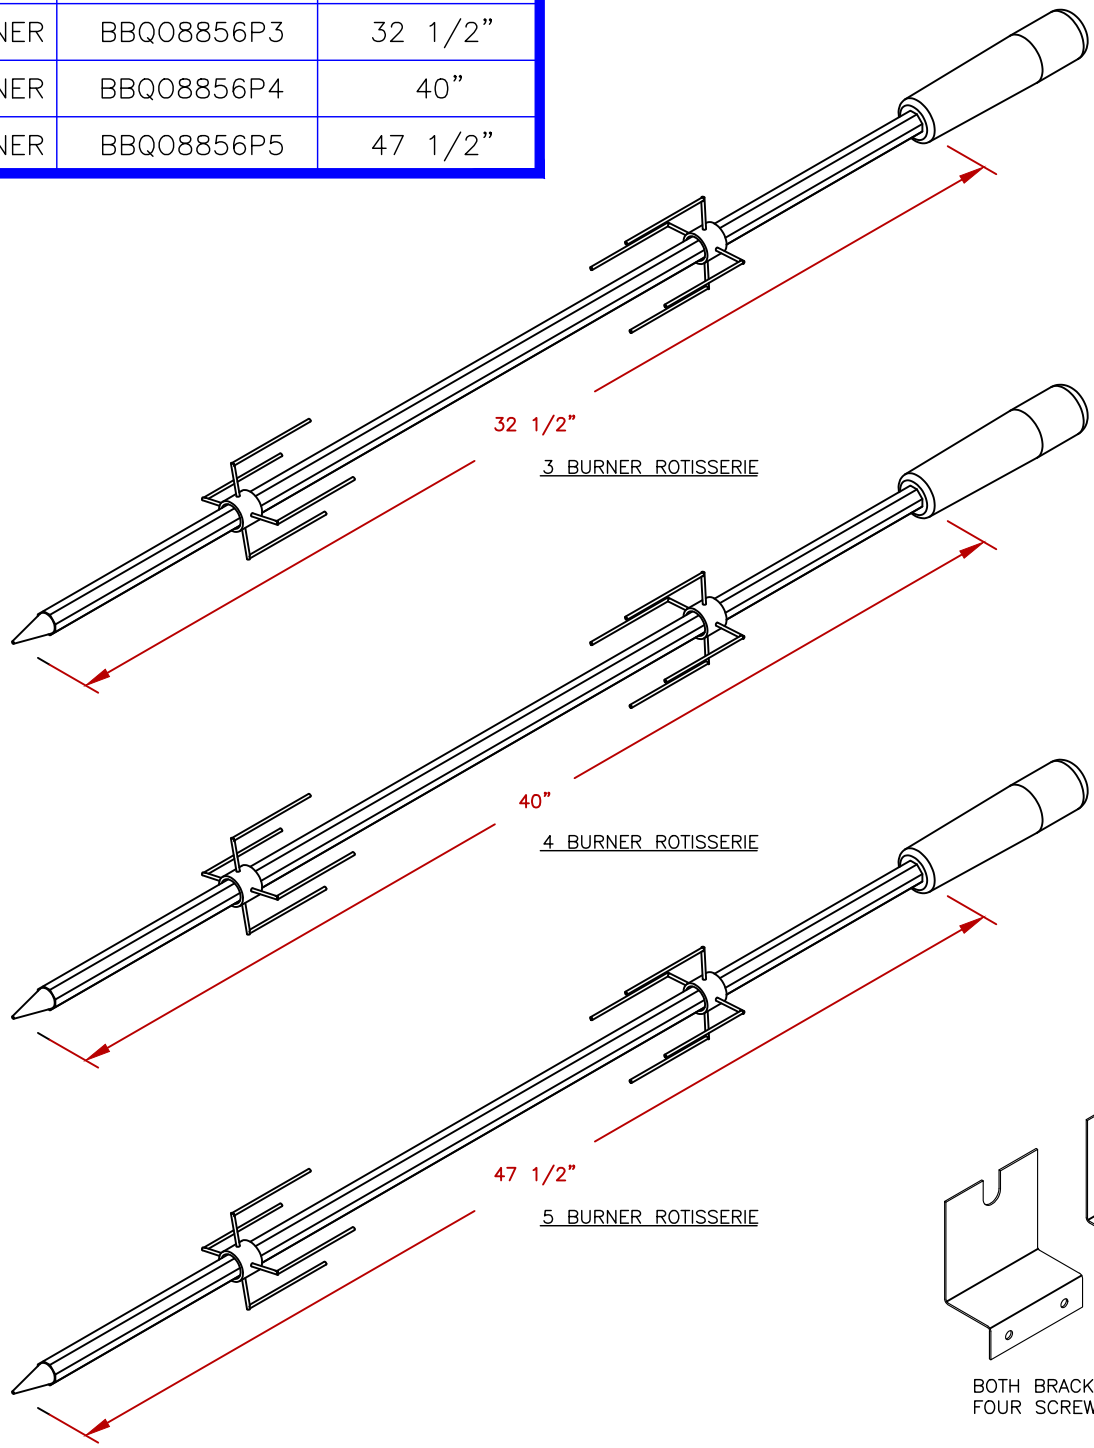

LINE	BBQ LINE
MODEL	ROTISSERIE ROT KIT
NUM	

UNIT	PART #	DIMENSIONS
3 BURNER	BBQ08856P3	32 1/2"
4 BURNER	BBQ08856P4	40"
5 BURNER	BBQ08856P5	47 1/2"

NOTE:
DUE TO OUR CONTINUOUS IMPROVEMENT PROGRAM, ALL MODELS
AND SPECIFICATIONS ARE SUBJECT TO CHANGE WITHOUT NOTICE.

	TITLE 2021 BARBECUE LINE GRILL ACCESORIES ROTISSERIE 3/4/5 BURNER	
	SCALE:	DWG NO. N/A
REVISED	REV. DESCR.	DATE 12/8/2020