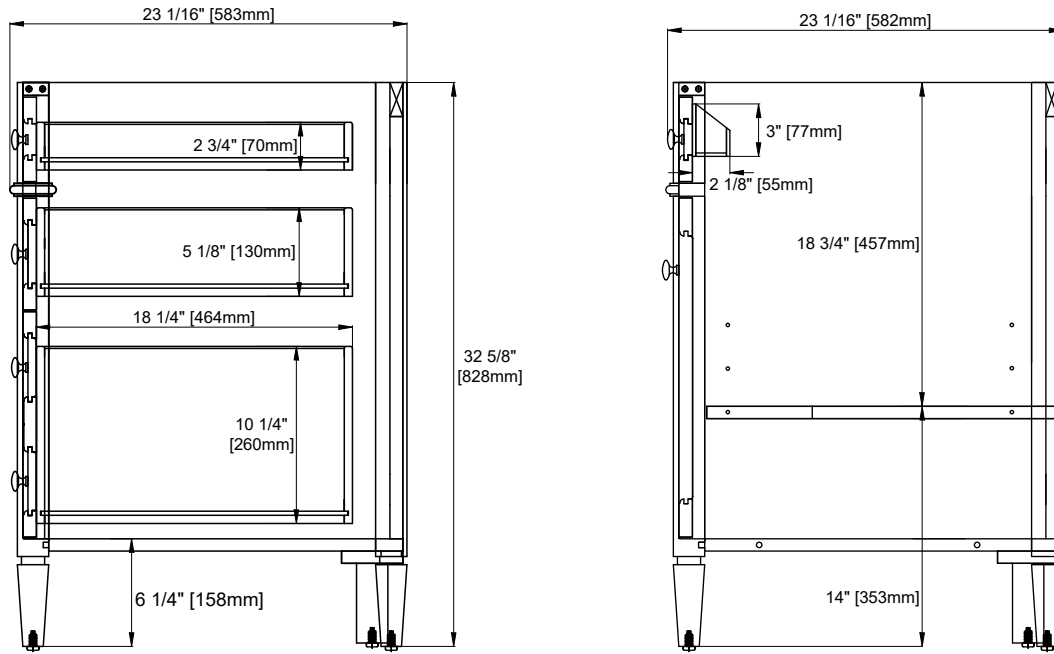

60" VANITY

Bright White

Features and Materials

Solids: Yellow Poplar;
Panels: Plywood
Installation Type: Floor Standing
Number of Doors: One
Number of Drawers: Six
Number of Tip Outs: One
Wooden Backsplash
Drawer Box Material and Construction: 12mm Plywood/English Dovetail Joinery
Hardware Material and Finish: Zinc Alloy in Satin Nickel Finish
Full Extension, Soft Close Glides
European Soft Close Hinges
Aluminum Laminate Drawer Liners
Vanity Top Included: NO, Optional 3cm Tops Available with Sinks
Number of Basins: One- with optional 3cm top
Fits Drain Hole Size: 1-3/4"
Overflow: Front facing
Assembly Required: Installation of optional 3cm top and sink Adjustable levelers

Dimension

Width: 58-3/8"
Depth: 22-7/8"
Height: 32-5/8"
Rough-In Height: 21-1/2"

Version: 202311

60" VANITY

58-3/8" Top View

Front View

All dimensions are nominal
 Diagrams are of cabinet only— Optional Countertops and sinks are not shown

60" VANITY

Side View

Back View

All dimensions are nominal
 Diagrams are of cabinet only—Optional Countertops and sinks are not shown