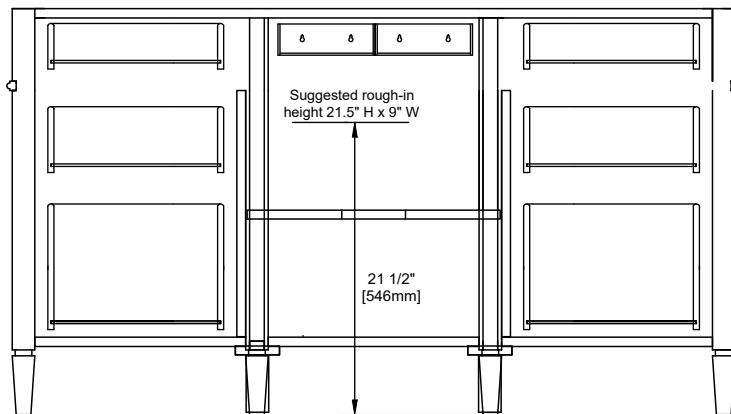

60" VANITY

Bright White

Features and Materials

Solids: Yellow Poplar;
Panels: Plywood
Installation Type: Floor Standing
Number of Doors: One
Number of Drawers: Six
Number of Tip Outs: One
Wooden Backsplash
Drawer Box Material and Construction: 12mm Plywood/English Dovetail Joinery
Hardware Material and Finish: Zinc Alloy in Satin Nickel Finish
Full Extension, Soft Close Glides
European Soft Close Hinges
Aluminum Laminate Drawer Liners
Vanity Top Included: NO, Optional 3cm Tops Available with Sinks
Number of Basins: One- with optional 3cm top
Fits Drain Hole Size: 1-3/4"
Overflow: Front facing
Assembly Required: Installation of optional 3cm top and sink Adjustable levelers

Dimension

Width: 58-3/8"
Depth: 22-7/8"
Height: 32-5/8"
Rough-In Height: 21-1/2"

Version: 202311

60" VANITY

58-3/8" Top View

Front View

All dimensions are nominal
 Diagrams are of cabinet only— Optional Countertops and sinks are not shown

60" VANITY

Side View

Back View

All dimensions are nominal
 Diagrams are of cabinet only—Optional Countertops and sinks are not shown