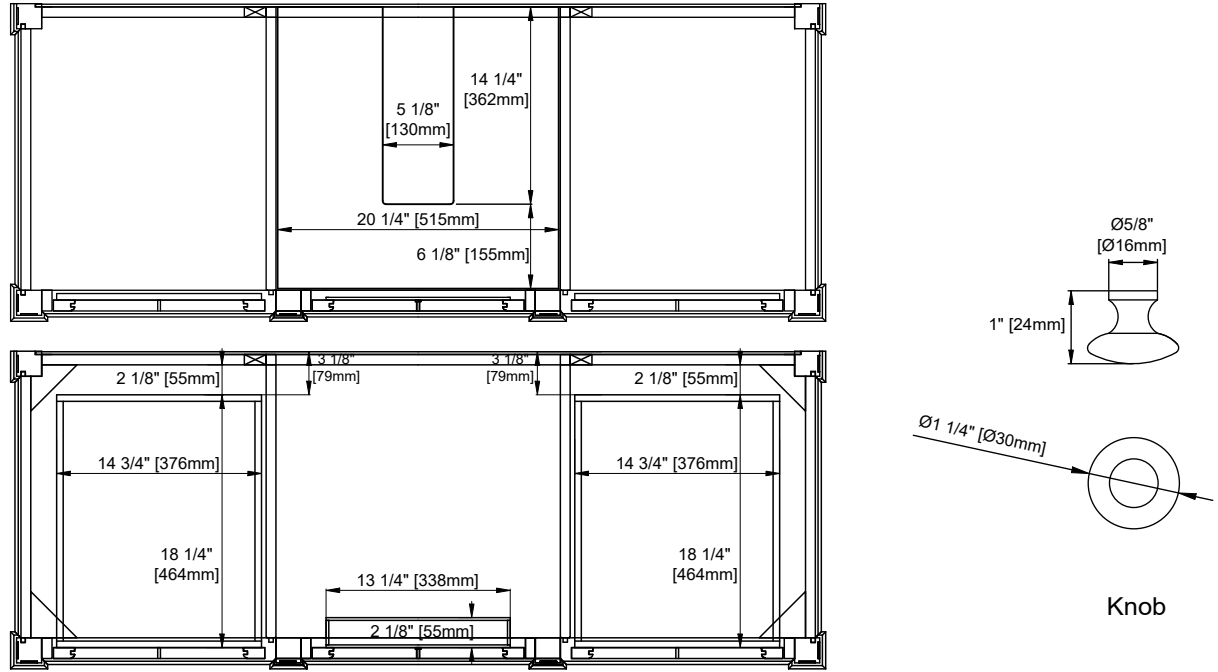

60" VANITY

Bright White

Features and Materials

Solids: Yellow Poplar;
Panels: Plywood
Installation Type: Floor Standing
Number of Doors: One
Number of Drawers: Six
Number of Tip Outs: One
Wooden Backsplash
Drawer Box Material and Construction: 12mm Plywood/English Dovetail Joinery
Hardware Material and Finish: Zinc Alloy in Satin Nickel Finish
Full Extension, Soft Close Glides
European Soft Close Hinges
Aluminum Laminate Drawer Liners
Vanity Top Included: NO, Optional 3cm Tops Available with Sinks
Number of Basins: One- with optional 3cm top
Fits Drain Hole Size: 1-3/4"
Overflow: Front facing
Assembly Required: Installation of optional 3cm top and sink Adjustable levelers

Dimension

Width: 58-3/8"
Depth: 22-7/8"
Height: 32-5/8"
Rough-In Height: 21-1/2"

Version: 202311

60" VANITY

58-3/8" Top View

Front View

All dimensions are nominal
 Diagrams are of cabinet only— Optional Countertops and sinks are not shown

60" VANITY

Side View

Back View

All dimensions are nominal
 Diagrams are of cabinet only—Optional Countertops and sinks are not shown