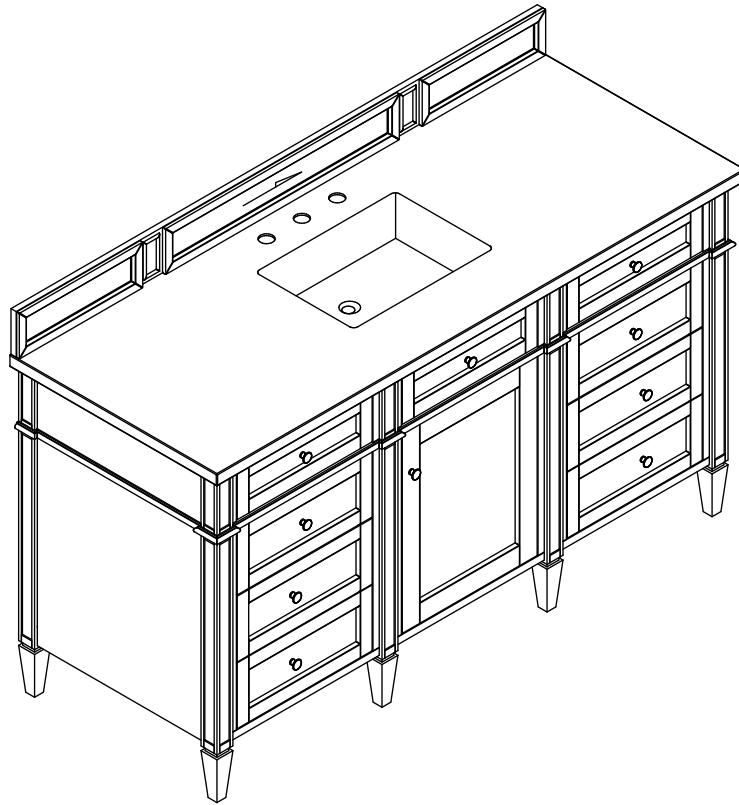

60" VANITY

Bright White

Features and Materials

Solids: Yellow Poplar;
Panels: Plywood
Installation Type: Floor Standing
Number of Doors: One
Number of Drawers: Six
Number of Tip Outs: One
Wooden Backsplash
Drawer Box Material and Construction: 12mm Plywood/English Dovetail Joinery
Hardware Material and Finish: Zinc Alloy in Satin Nickel Finish
Full Extension, Soft Close Glides
European Soft Close Hinges
Aluminum Laminate Drawer Liners
Vanity Top Included: NO, Optional 3cm Tops Available with Sinks
Number of Basins: One- with optional 3cm top
Fits Drain Hole Size: 1-3/4"
Overflow: Front facing
Assembly Required: Installation of optional 3cm top and sink Adjustable levelers

Dimension

Width: 58-3/8"
Depth: 22-7/8"
Height: 32-5/8"
Rough-In Height: 21-1/2"

Version: 202311

60" VANITY

58-3/8" Top View

Front View

All dimensions are nominal
 Diagrams are of cabinet only— Optional Countertops and sinks are not shown

60" VANITY

Side View

Back View

All dimensions are nominal
 Diagrams are of cabinet only—Optional Countertops and sinks are not shown