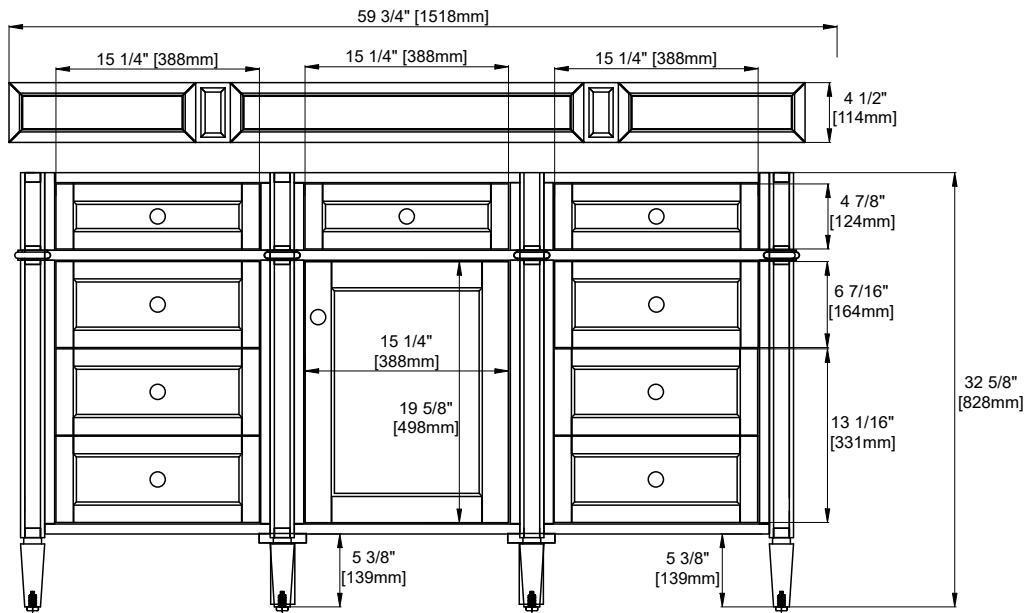

60" VANITY

Bright White

Features and Materials

Solids: Yellow Poplar;
Panels: Plywood
Installation Type: Floor Standing
Number of Doors: One
Number of Drawers: Six
Number of Tip Outs: One
Wooden Backsplash
Drawer Box Material and Construction: 12mm Plywood/English Dovetail Joinery
Hardware Material and Finish: Zinc Alloy in Satin Nickel Finish
Full Extension, Soft Close Glides
European Soft Close Hinges
Aluminum Laminate Drawer Liners
Vanity Top Included: NO, Optional 3cm Tops Available with Sinks
Number of Basins: One- with optional 3cm top
Fits Drain Hole Size: 1-3/4"
Overflow: Front facing
Assembly Required: Installation of optional 3cm top and sink Adjustable levelers

Dimension

Width: 58-3/8"
Depth: 22-7/8"
Height: 32-5/8"
Rough-In Height: 21-1/2"

Version: 202311

60" VANITY

58-3/8" Top View

Front View

All dimensions are nominal
 Diagrams are of cabinet only— Optional Countertops and sinks are not shown

60" VANITY

Side View

Back View

All dimensions are nominal
 Diagrams are of cabinet only—Optional Countertops and sinks are not shown