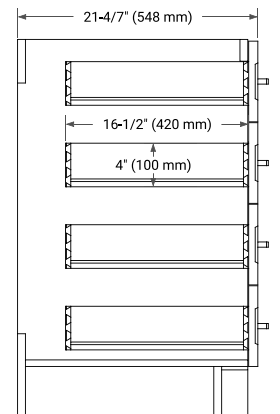

72" DOUBLE SINK BASE CABINET

BASE CABINET DIMENSIONS

72" W x 21.6" D x 34.5" H

FEATURES

- Solid wood frame & plywood panels
- Dovetail drawers and joints
- Soft closing doors & drawers

HARDWARE FINISHES*

Brushed Nickel   Satin Brass   Matte Black   Polished Chrome

Hardware comes preinstalled with the illustrated option. Other finishes are available on our online store if you prefer a different one.

AVAILABLE COLORS

White   Grey   Midnight Blue

FRONT VIEW

SIDE VIEW

PLAN VIEW