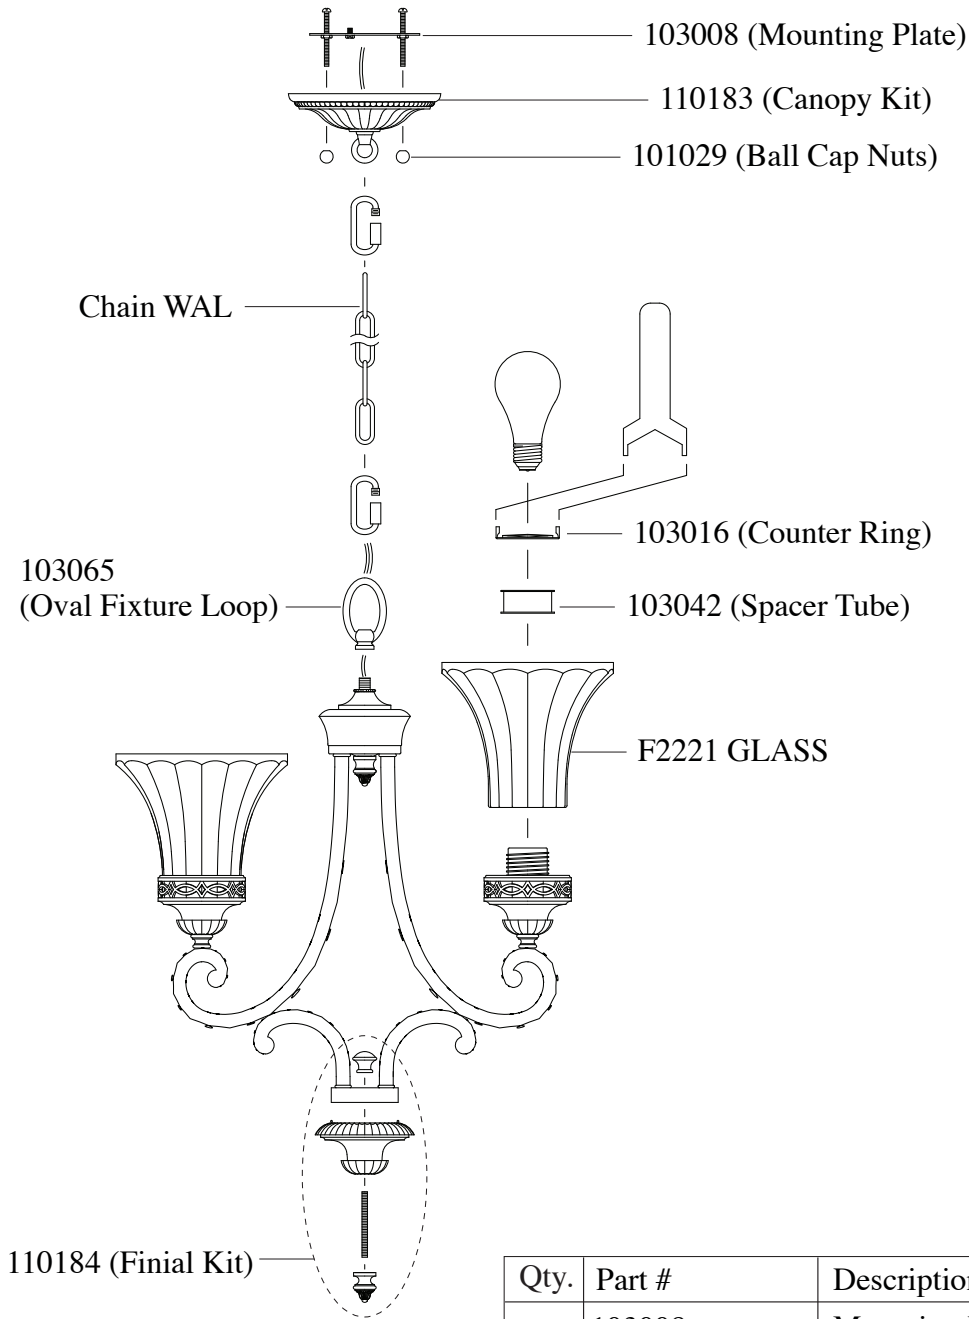

Replacement Parts For **F2221/4** 10/2012

Qty.	Part #	Description
	103008	Mounting Plate
	110183	Canopy Hardware Kit
	103065	Oval Fixture Loop
	CHAIN	Chain WAL
	101029	Ball Cap Nuts
	103016	Counter Ring
	103042	Spacer Tube
	110184	Finial
	F2221 GLASS	Glass