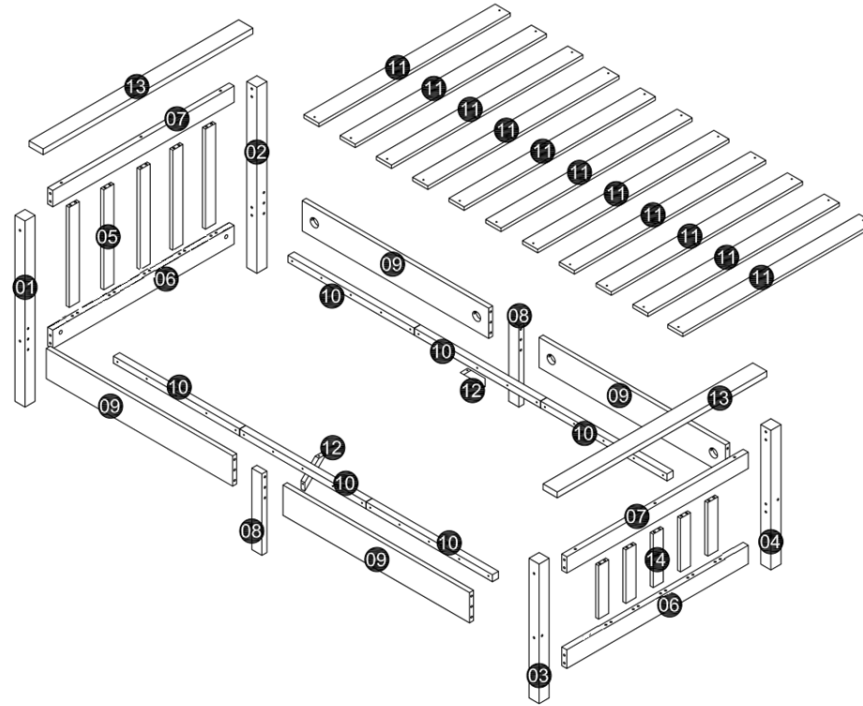

Single Bed

<p>A x 64</p> 	<p>B x56</p> 	<p>C x4</p>  <p>M6 x90</p>	<p>D x10</p>  <p>M6 x70</p>	<p>E x4</p>  <p>M6 x90</p>
<p>F x4</p> 	<p>G x1</p> 	<p>H x2</p> 	<p>I x8</p> 	<p>J x8</p> 
<p>K x1</p> 	<p>L x8</p> 			

PARTS LIST

NO.	QTY	DESCRIPTION
01	1	Bed leg
02	1	Bed leg
03	1	Bed leg
04	1	Bed leg
05	5	Head support
06	2	Lower cross-brace
07	2	Upper cross-brace
08	2	Side Leg

NO.	QTY	DESCRIPTION
09	4	Bed side
10	6	Bedside support
11	11	Bed slat
12	2	Side support
13	2	Head board
14	5	Tail support