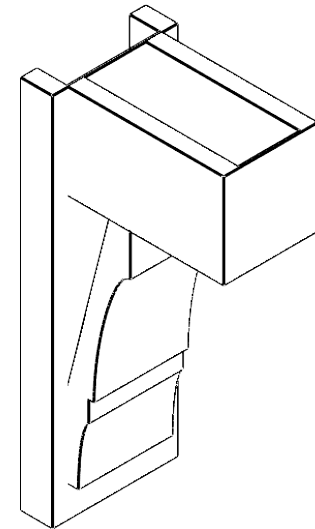

ITEM NUMBER: OUTUROC060X080X12000X24000X060X020X060BOA44RCPR

6"W TOP X 8"W BACK X 12"D X 24"H X 6"T TOP X 2"T BACK TIMBERTHANE ROUGH CEDAR BALBOA FAUX WOOD OPEN OUTLOOKER, BLOCK TOP AND BACK, 6"W CLOSED BRACE, PRIMED TAN

SIDE PROFILE

FRONT PROFILE

ISOMETRIC

EKENA MILLWORK
2300 WEST MAIN ST.
CLARKSVILLE, TX 75426
TOLL FREE: 866-607-0453
WWW.EKENAMILLWORK.COM

NOTES

1. INSTALLATION TO BE COMPLETED IN ACCORDANCE WITH MANUFACTURER'S SPECIFICATIONS.
2. DRAWING MAY NOT BE TO SCALE
3. THIS DRAWING IS INTENDED FOR DESIGN AND PLANNING PURPOSES ONLY.
4. ALL INFORMATION CONTAINED HEREIN WAS CURRENT AT THE TIME OF DEVELOPMENT BUT MUST BE REVIEWED AND APPROVED BY THE PRODUCT MANUFACTURER TO BE CONSIDERED ACCURATE.
5. TIMBERTHANE ARCHITECTURAL PRODUCTS ARE MADE FROM HIGH DENSITY URETHANE AND COME FACTORY PRIMED