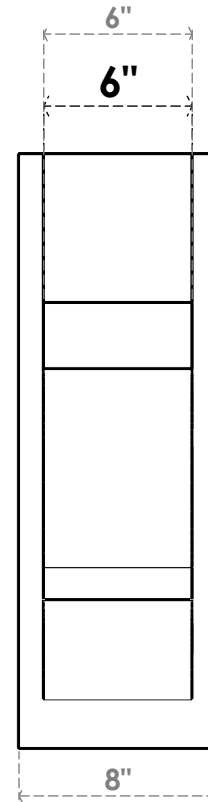

ITEM NUMBER: OUTUROC060X080X12000X24000X060X020X060BOA44RCPR

6"W TOP X 8"W BACK X 12"D X 24"H X 6"T TOP X 2"T BACK TIMBERTHANE ROUGH CEDAR BALBOA FAUX WOOD OPEN OUTLOOKER, BLOCK TOP AND BACK, 6"W CLOSED BRACE, PRIMED TAN

SIDE PROFILE

FRONT PROFILE

ISOMETRIC

EKENA MILLWORK
2300 WEST MAIN ST.
CLARKSVILLE, TX 75426
TOLL FREE: 866-607-0453
WWW.EKENAMILLWORK.COM

NOTES

1. INSTALLATION TO BE COMPLETED IN ACCORDANCE WITH MANUFACTURER'S SPECIFICATIONS.
2. DRAWING MAY NOT BE TO SCALE
3. THIS DRAWING IS INTENDED FOR DESIGN AND PLANNING PURPOSES ONLY.
4. ALL INFORMATION CONTAINED HEREIN WAS CURRENT AT THE TIME OF DEVELOPMENT BUT MUST BE REVIEWED AND APPROVED BY THE PRODUCT MANUFACTURER TO BE CONSIDERED ACCURATE.
5. TIMBERTHANE ARCHITECTURAL PRODUCTS ARE MADE FROM HIGH DENSITY URETHANE AND COME FACTORY PRIMED