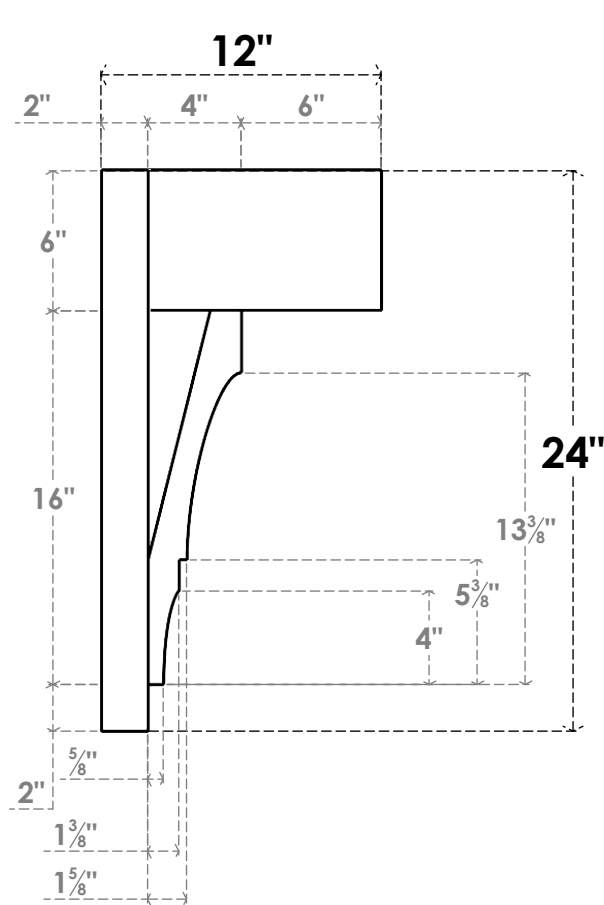

ITEM NUMBER: OUTUROC060X080X12000X24000X060X020X060BOA44RCPR

6"W TOP X 8"W BACK X 12"D X 24"H X 6"T TOP X 2"T BACK TIMBERTHANE ROUGH CEDAR BALBOA FAUX WOOD OPEN OUTLOOKER, BLOCK TOP AND BACK, 6"W CLOSED BRACE, PRIMED TAN

SIDE PROFILE

FRONT PROFILE

ISOMETRIC

EKENA MILLWORK
2300 WEST MAIN ST.
CLARKSVILLE, TX 75426
TOLL FREE: 866-607-0453
WWW.EKENAMILLWORK.COM

NOTES

1. INSTALLATION TO BE COMPLETED IN ACCORDANCE WITH MANUFACTURER'S SPECIFICATIONS.
2. DRAWING MAY NOT BE TO SCALE
3. THIS DRAWING IS INTENDED FOR DESIGN AND PLANNING PURPOSES ONLY.
4. ALL INFORMATION CONTAINED HEREIN WAS CURRENT AT THE TIME OF DEVELOPMENT BUT MUST BE REVIEWED AND APPROVED BY THE PRODUCT MANUFACTURER TO BE CONSIDERED ACCURATE.
5. TIMBERTHANE ARCHITECTURAL PRODUCTS ARE MADE FROM HIGH DENSITY URETHANE AND COME FACTORY PRIMED