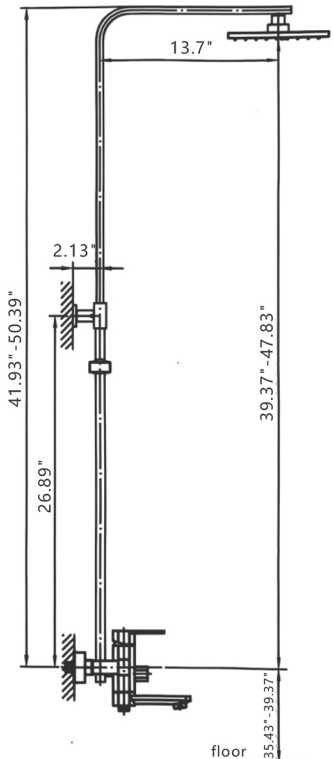

G1/2-14

Single function handheld shower

G1/2-14

hose

Recommended installation Height