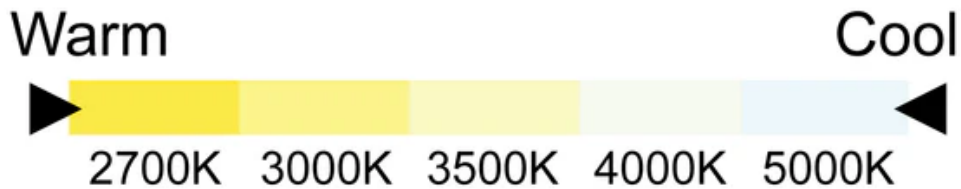

Lighting Facts per Luminaire

Brightness **1600 lumens**

Estimated Yearly Energy Cost \$1.80

Based on 3 hrs/day, 11¢/kWh

Cost depends on rates and use

Life

Based on 3 hrs/day

13.7 years

Light Appearance

Energy Used

15 watts