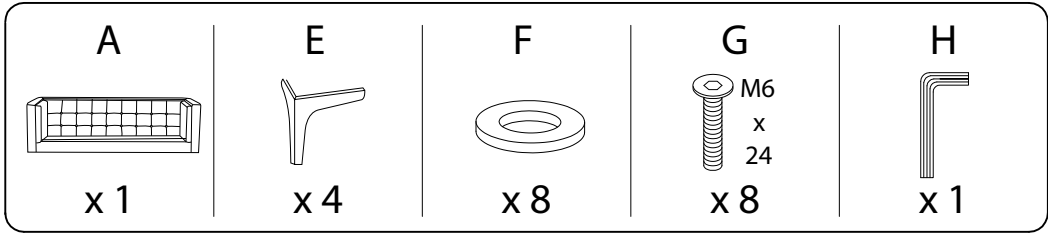

An icon showing an L-shaped metal bracket inside a circle, and a power drill with a diagonal line through it, indicating that a power drill should not be used for assembly.	A warning triangle icon with an exclamation mark inside.	A clock icon showing the time as approximately 1:50.
An icon showing a rectangular cushion on a textured surface inside a circle, and a screwdriver with a diagonal line through it, indicating that a screwdriver should not be used for assembly.	A warning triangle icon with an exclamation mark inside.	A simple icon of a person standing.

15'

1

<b>A</b>	<b>B</b>	<b>C</b>	<b>D</b>
			
<b>x 1</b>	<b>x 2</b>	<b>x 2</b>	<b>x 1</b>

**C x 2**

**B x 2**

**A**

**D**

**E x 4**

<b>E</b>	<b>F</b>	<b>G</b>	<b>H</b>
		 M6 x 24	
<b>x 4</b>	<b>x 8</b>	<b>x 8</b>	<b>x 1</b>

1

2

3