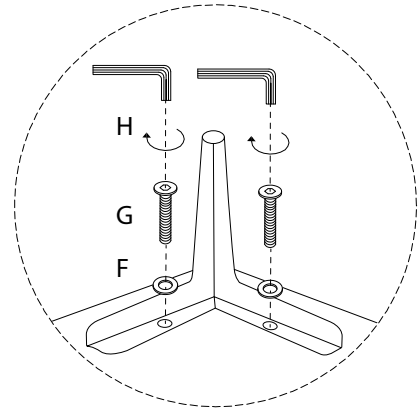

An icon showing an L-shaped metal bracket inside a circle, and a power drill with a diagonal line through it, indicating that a power drill should not be used for assembly.	A warning triangle icon with an exclamation mark inside.	A clock icon showing the time as approximately 1:50.
An icon showing a rectangular cushion on a textured surface inside a circle, and a screwdriver with a diagonal line through it, indicating that a screwdriver should not be used for assembly.	A warning triangle icon with an exclamation mark inside.	A simple icon of a person standing.

15'

1

<b>A</b>	<b>B</b>	<b>C</b>	<b>D</b>
			
<b>x 1</b>	<b>x 2</b>	<b>x 2</b>	<b>x 1</b>

**C x 2**

**B x 2**

**A**

**D**

**E x 4**

<b>E</b>	<b>F</b>	<b>G</b>	<b>H</b>
		 M6 x 24	
<b>x 4</b>	<b>x 8</b>	<b>x 8</b>	<b>x 1</b>

1

2

3