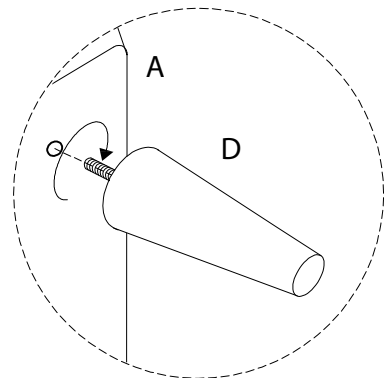

An icon showing an L-shaped metal bracket inside a circle, and a power drill with a diagonal line through it, indicating that a power drill should not be used for assembly.	A warning triangle icon with an exclamation mark inside.	A clock icon showing the time as approximately 1:50.
An icon showing a rectangular cushion on a textured surface inside a circle, and a screwdriver with a diagonal line through it, indicating that a screwdriver should not be used for assembly.	A warning triangle icon with an exclamation mark inside.	A simple icon of a person standing.

15'

1

<b>A</b>	<b>B</b>	<b>C</b>	<b>D</b>
			
<b>x 1</b>	<b>x 2</b>	<b>x 2</b>	<b>x 1</b>

**C x 2**

**B x 2**

**A**

**D**

**E x 4**

<b>E</b>	<b>F</b>	<b>G</b>	<b>H</b>
		 M6 x 24	
<b>x 4</b>	<b>x 8</b>	<b>x 8</b>	<b>x 1</b>

1

2

3