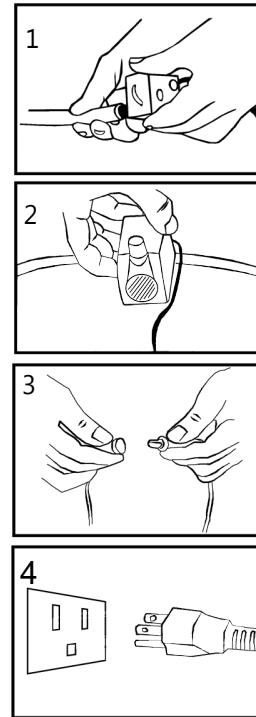

Contents

Contents	2
What is included	3
Assembly instructions	4
Warranty	6

What is included

A. Fountain Top

B. Fountain Body

C. Auto Shut-Off Pump

Assembly instructions

1. Attach the pump to the hose sticking out of the back of the top piece
 2. Align the 2 attachment areas of the top and bottom pieces, ensure the pump goes into the smaller basin and the pump cord comes through the cord outlet hole in the back
 3. Connect pump cord to the transformer, then fill basin with water
 4. Plug the cord into an outlet and enjoy
-